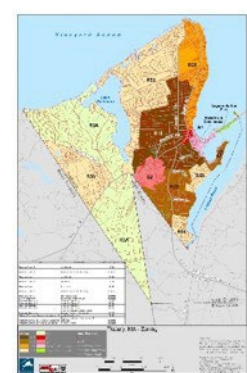

## Zoning Maps

Latest Available as of 11/10/15

Click on Map Image to View or Download

Aquinnah Zoning Map

Chilmark Zoning Map

Edgartown Zoning Map

Gosnold Zoning Map

Oak Bluffs Zoning

## Zoning Maps with Parcel Boundaries

Latest Available as of September 2022

Click on Map Image to View or Download

Aquinnah Zoning with Parcels Map

Chilmark Zoning with Parcels Map

Edgartown Zoning with Parcels Map

Gosnold Zoning with Parcels Map

Oak Bluffs Zoning with Parcels Map

Tisbury Zoning with Parcels Map

West Tisbury Zoning with Parcels Map