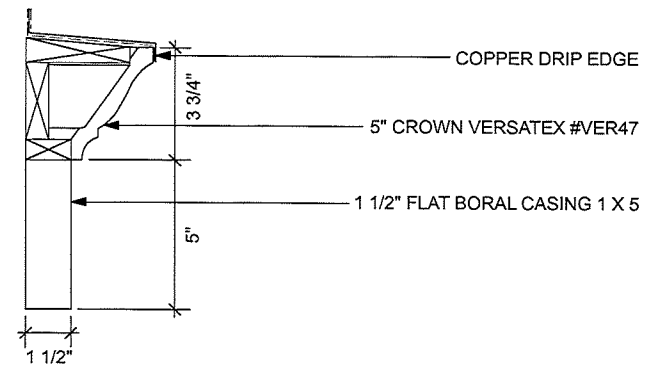

*VERSATEX
HISTORIC SIL*

1 TYPICAL WINDOW CASING DETAIL
Scale: 1/2" = 1'-0"

2 SECTION DETAIL
Scale: 3" = 1'-0"