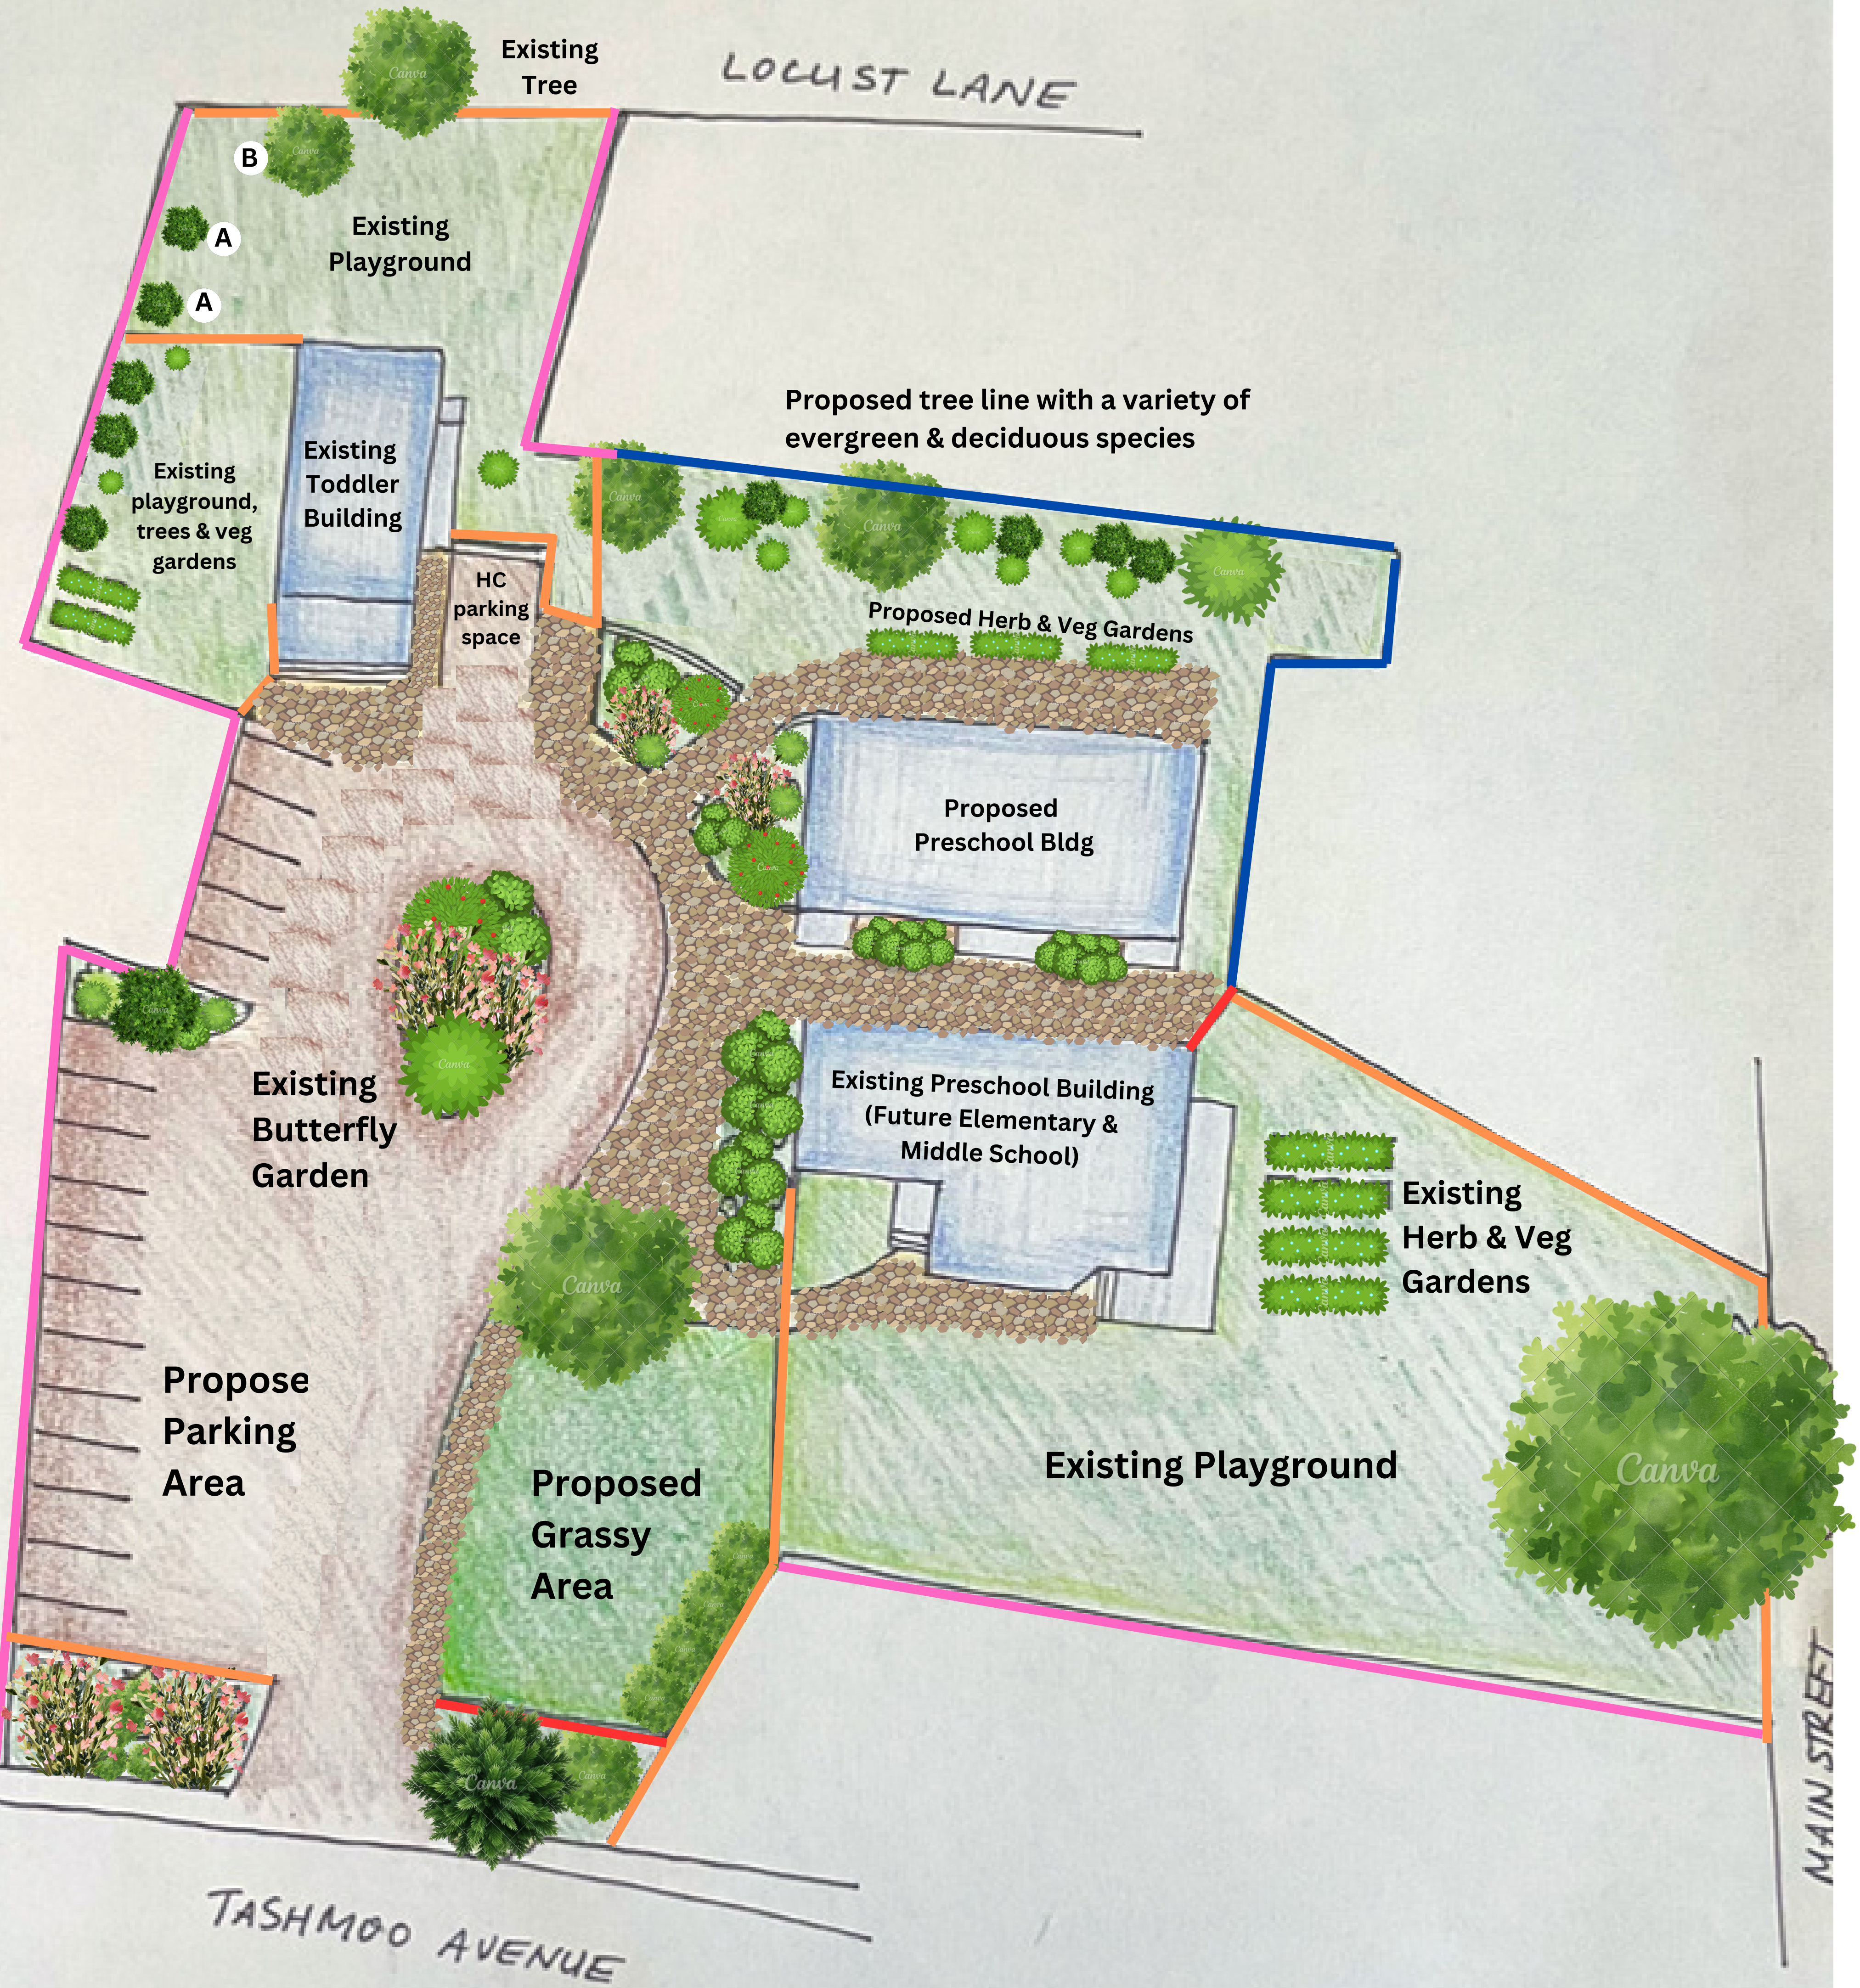

Landscape Intent

Vineyard Montessori School

286 Main Street & 45 Tashmoo Avenue, Vineyard Haven, MA

Existing 6' stockade fence

Existing 4' picket fence

Proposed 6' stockade fence

Proposed 4' picket fence

(A) Proposed Leyland Cypress

(B) Proposed shade tree