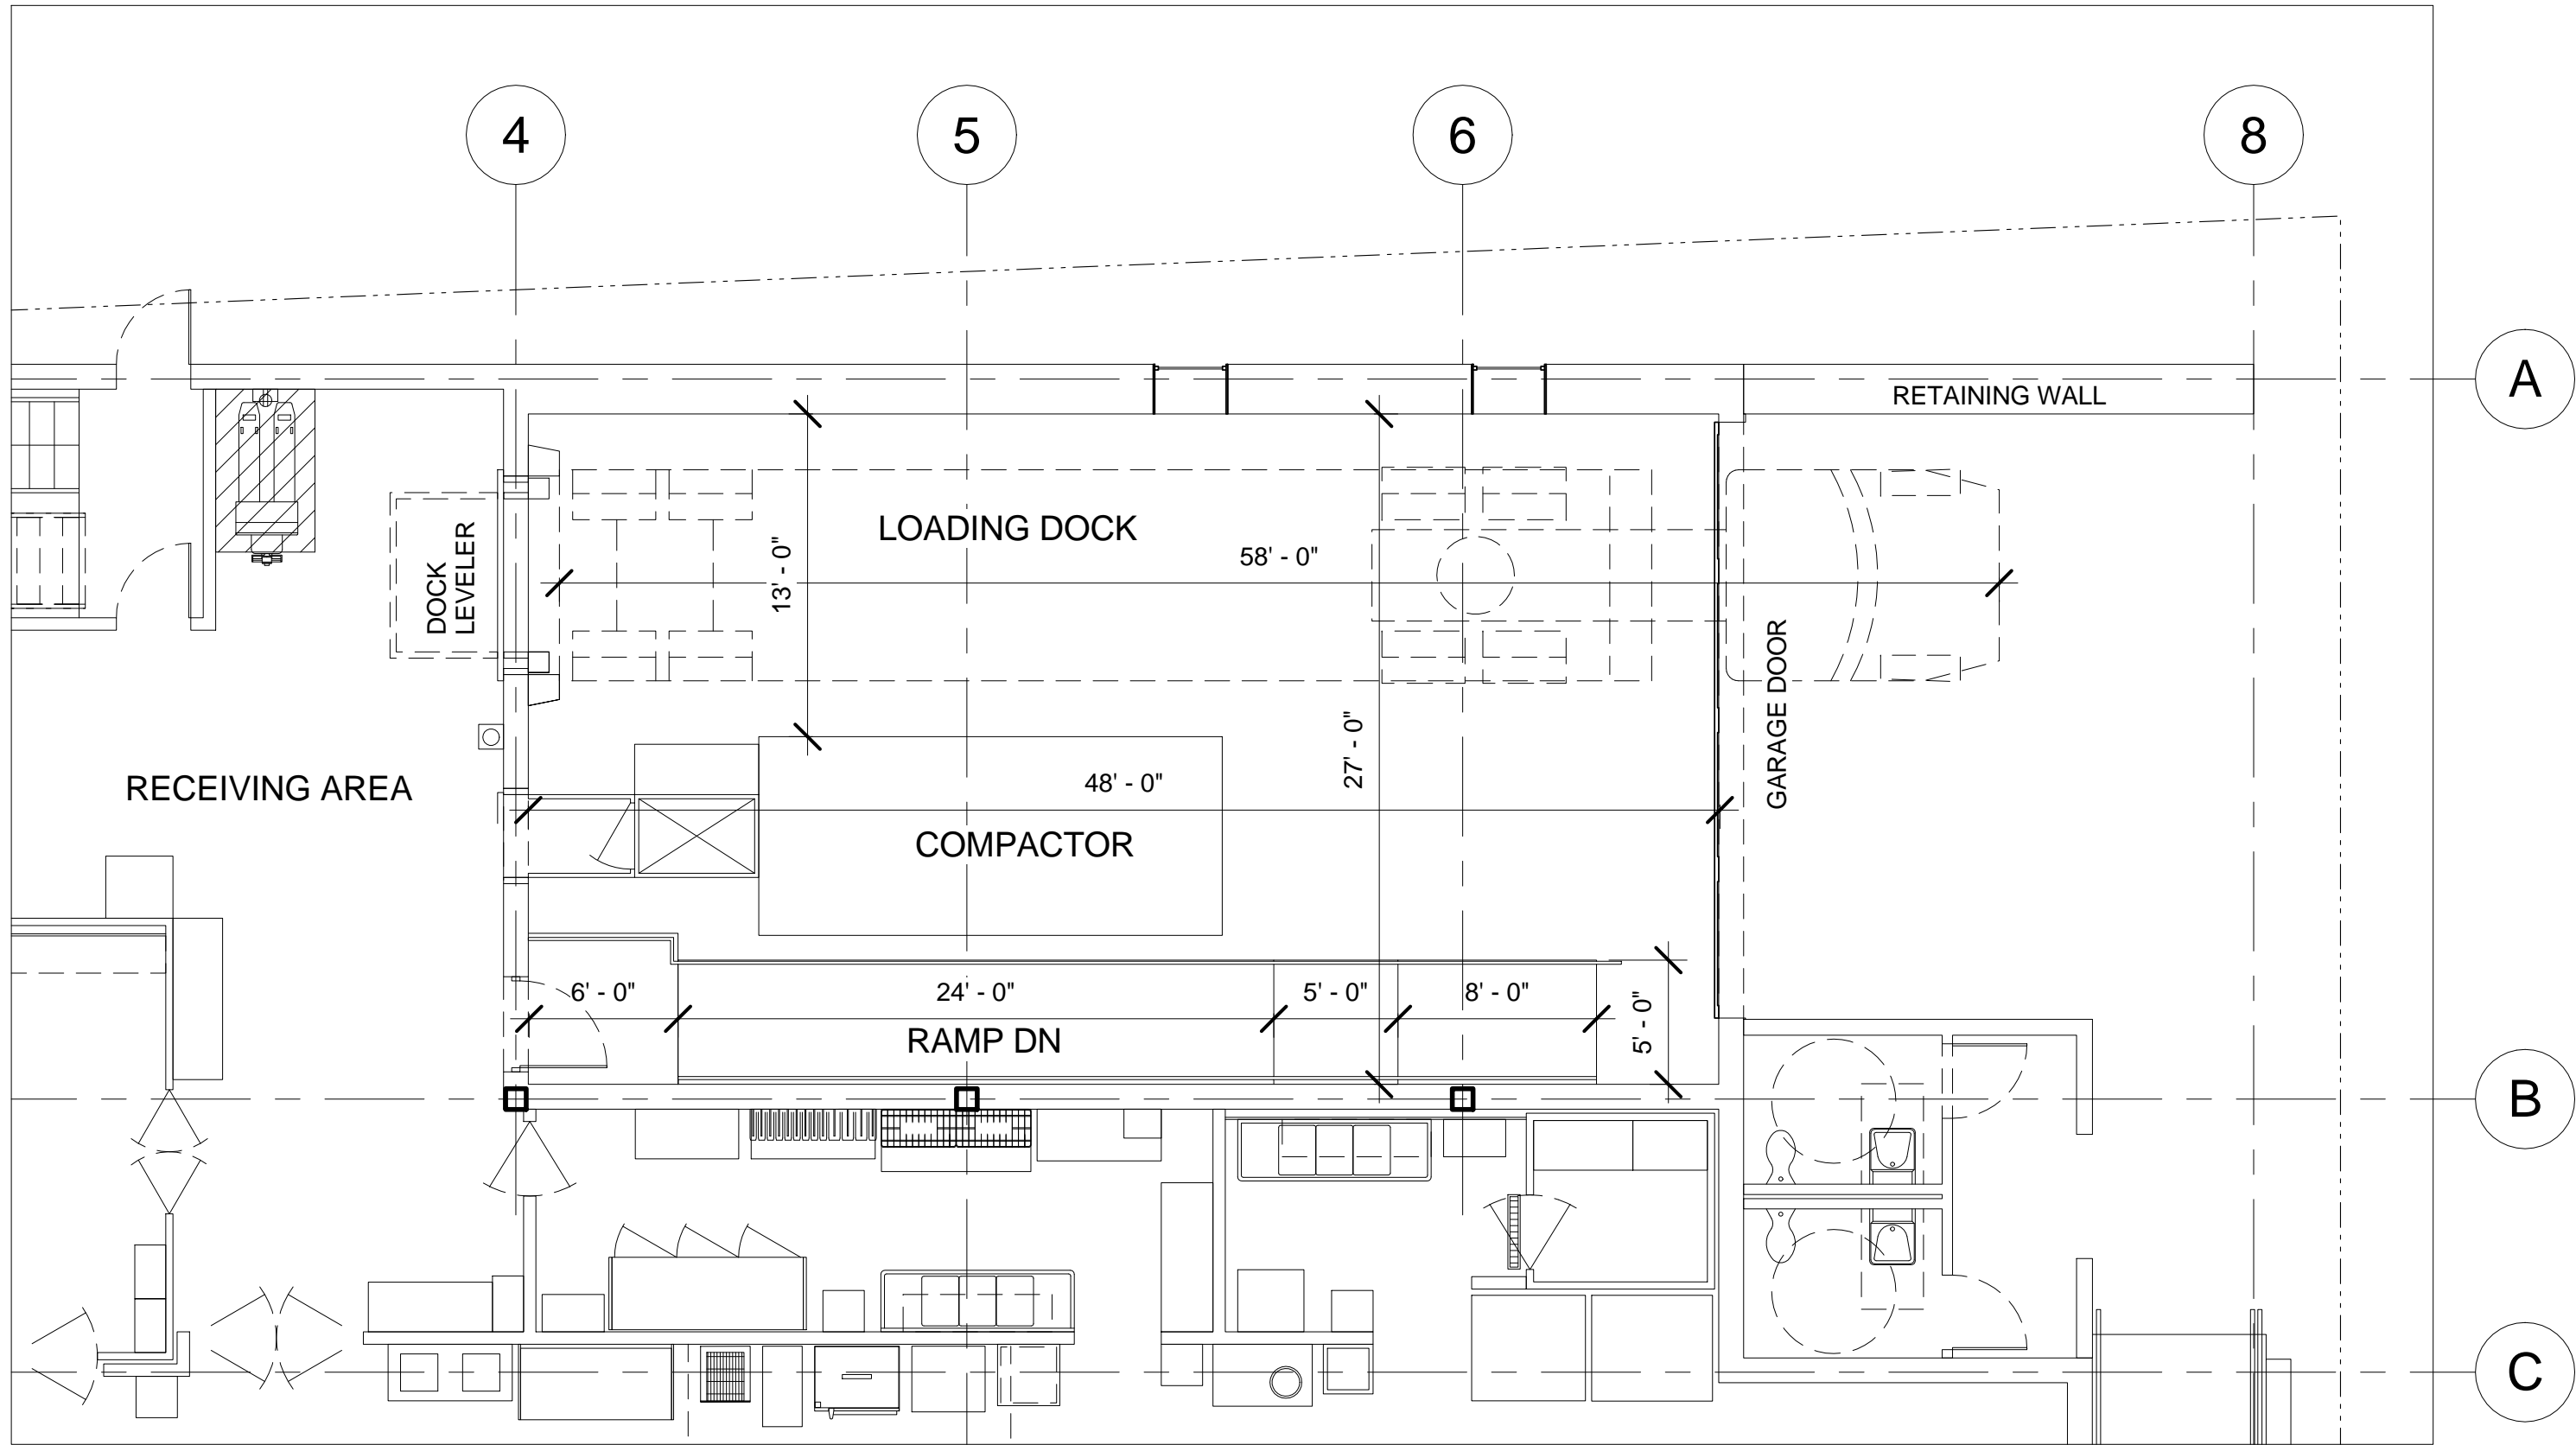

BLUESWE

TISBURY POLICE

PRIVATE
PARKING
UNAUTHORIZED
CARS WILL BE
TOWED AWAY
AT OWNERS
EXPENSE

TRANSVERSE SECTION @ RECEIVING AREA
 ② 1/8" = 1'-0"

TRANSVERSE SECTION @ PARKING GARAGE
 ① 1/8" = 1'-0"

TRANSVERSE SECTION @ FRONT END
 ③ 1/8" = 1'-0"

1 LONGITUDINAL BUILDING SECTION
 1/8" = 1'-0"