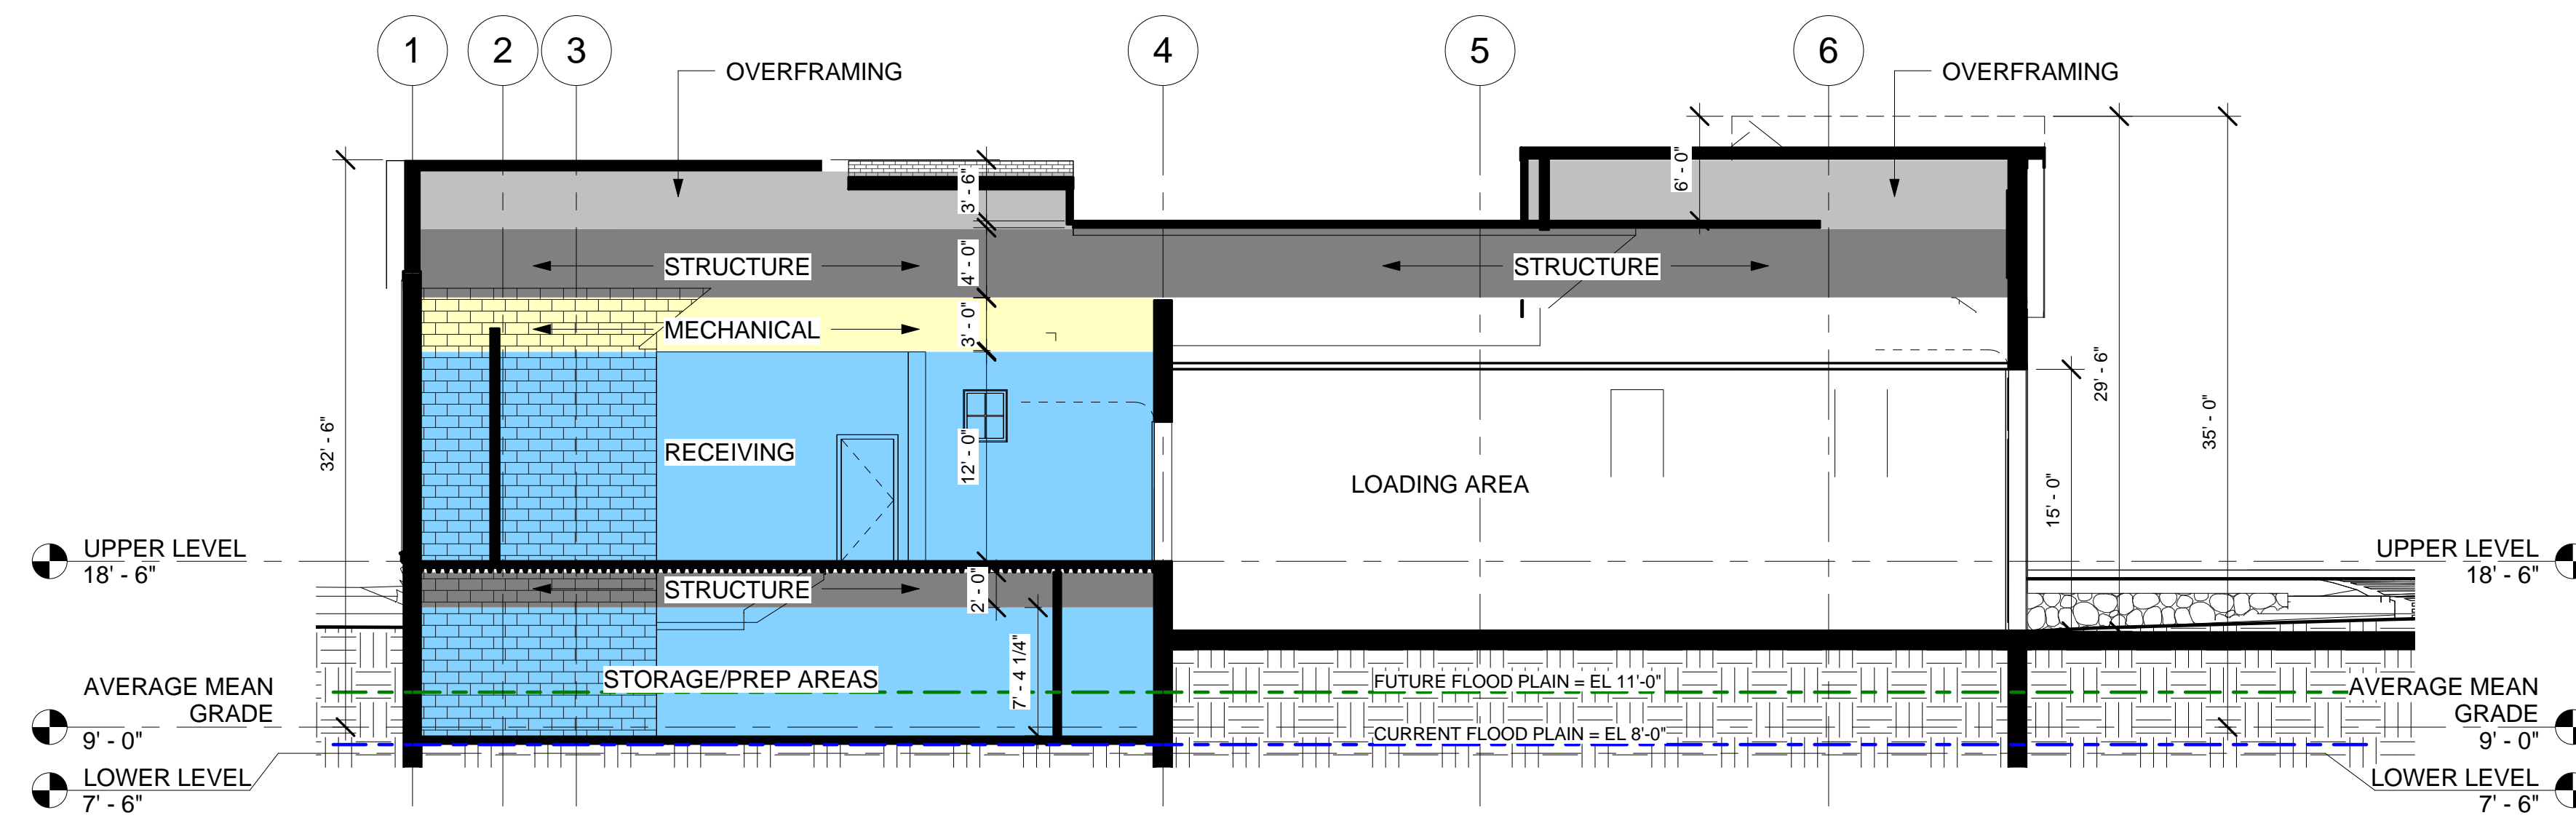

BLUESWE

TISBURY POLICE

PRIVATE
PARKING
UNAUTHORIZED
CARS WILL BE
TOWED AWAY
AT OWNERS
EXPENSE

TRANSVERSE SECTION @ RECEIVING AREA
 ② 1/8" = 1'-0"

TRANSVERSE SECTION @ PARKING GARAGE
 ① 1/8" = 1'-0"

TRANSVERSE SECTION @ FRONT END
 ③ 1/8" = 1'-0"

1 LONGITUDINAL BUILDING SECTION
 1/8" = 1'-0"