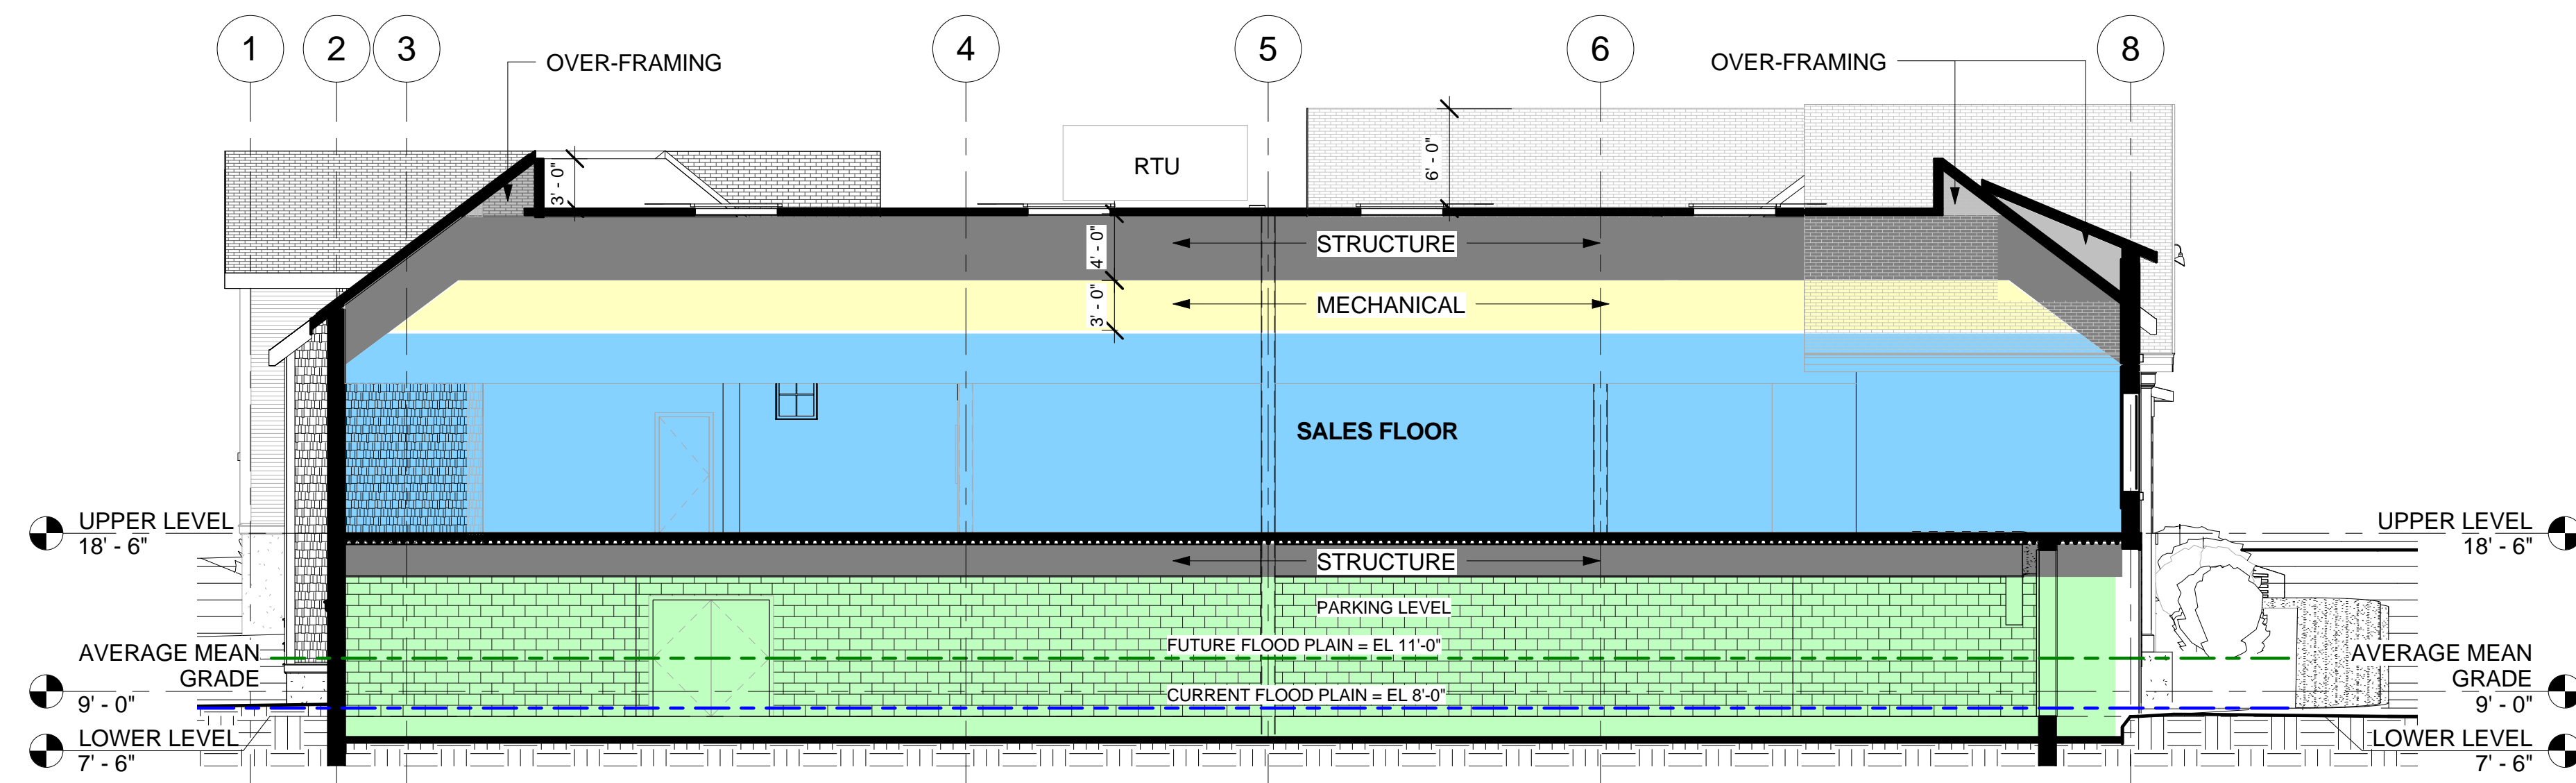

BLUESWE

TISBURY POLICE

PRIVATE
PARKING
UNAUTHORIZED
CARS WILL BE
TOWED AWAY
AT OWNERS
EXPENSE

TRANSVERSE SECTION @ RECEIVING AREA
 ② 1/8" = 1'-0"

TRANSVERSE SECTION @ PARKING GARAGE
 ① 1/8" = 1'-0"

TRANSVERSE SECTION @ FRONT END
 ③ 1/8" = 1'-0"

1 LONGITUDINAL BUILDING SECTION
 1/8" = 1'-0"