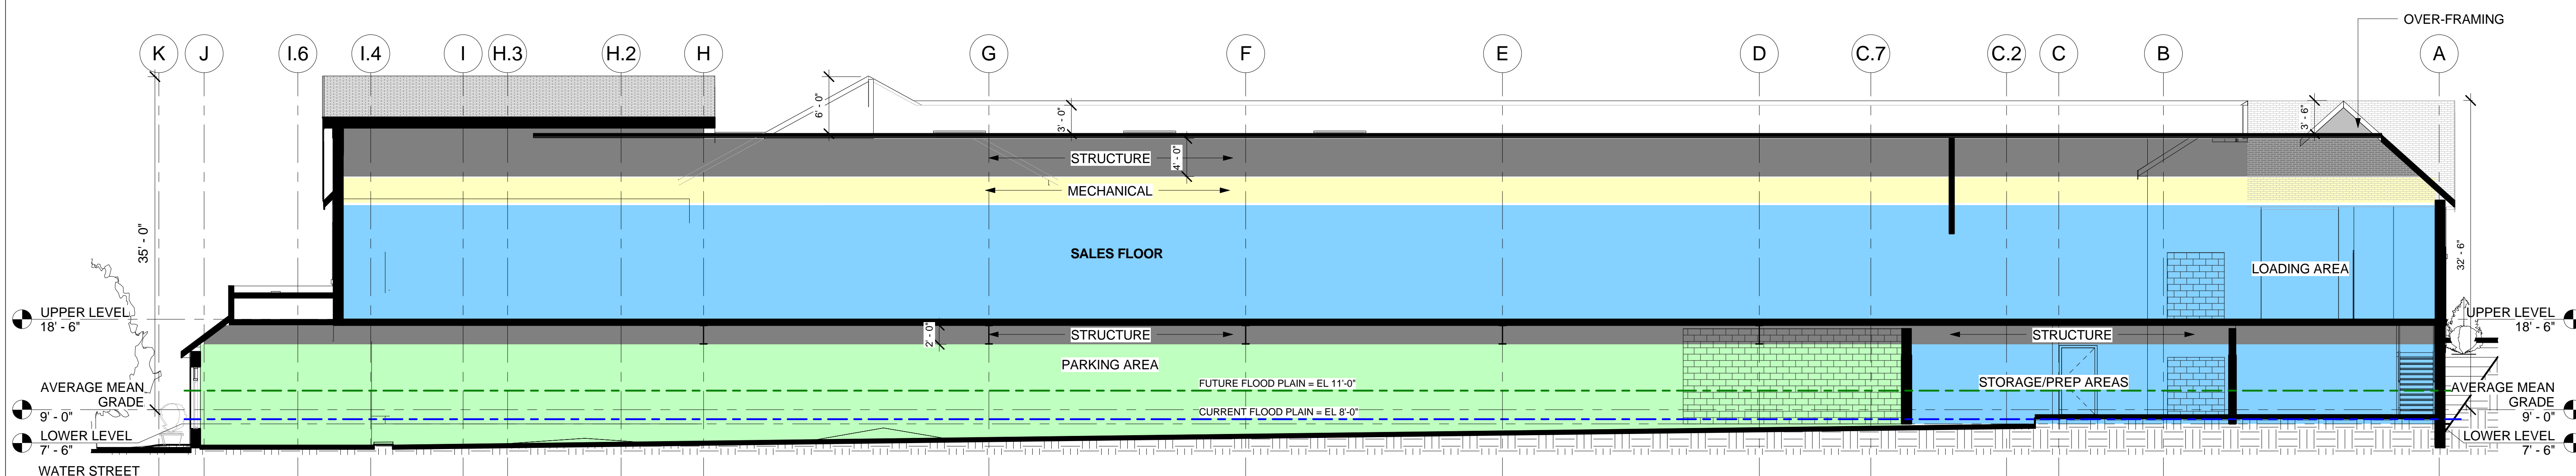

BLUESWE

TISBURY POLICE

PRIVATE
PARKING
UNAUTHORIZED
CARS WILL BE
TOWED AWAY
AT OWNERS
EXPENSE

TRANSVERSE SECTION @ RECEIVING AREA
 ② 1/8" = 1'-0"

TRANSVERSE SECTION @ PARKING GARAGE
 ① 1/8" = 1'-0"

TRANSVERSE SECTION @ FRONT END
 ③ 1/8" = 1'-0"

1 LONGITUDINAL BUILDING SECTION
 1/8" = 1'-0"