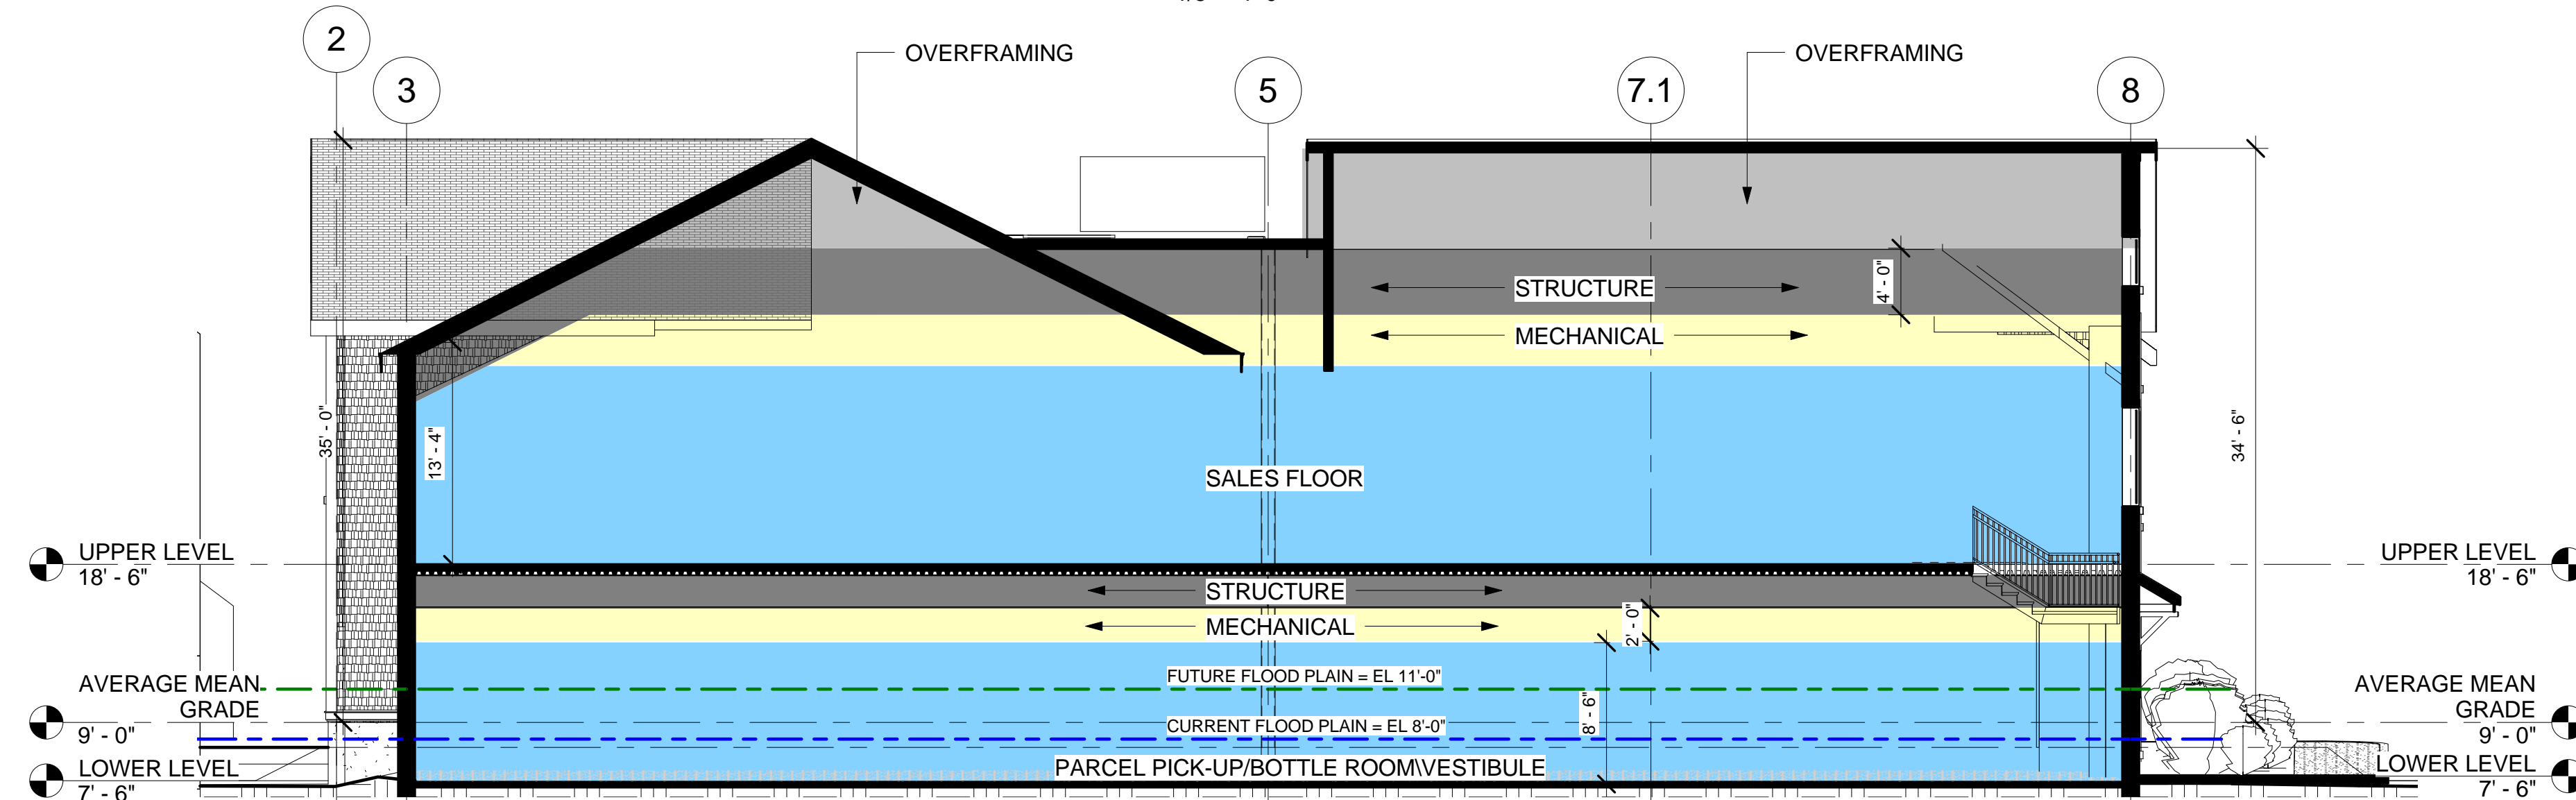

BLUESWE

TISBURY POLICE

PRIVATE
PARKING
UNAUTHORIZED
CARS WILL BE
TOWED AWAY
AT OWNERS
EXPENSE

TRANSVERSE SECTION @ RECEIVING AREA
 ② 1/8" = 1'-0"

TRANSVERSE SECTION @ PARKING GARAGE
 ① 1/8" = 1'-0"

TRANSVERSE SECTION @ FRONT END
 ③ 1/8" = 1'-0"

1 LONGITUDINAL BUILDING SECTION
 1/8" = 1'-0"