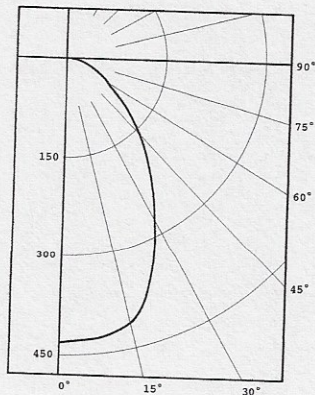

One-Light Outdoor

Ceiling mounted • Damp location listed **PROGRESS LED**

Photometrics:

P5774-30/30K

ELECTRICAL DATA	P5774-30/30K
Input Voltage	120 V
Input Frequency	60 Hz
Input Current	
Input Power	16.3
Power Factor	
THD	<20%
FCC	FCC Title 47, Part 15, Class B
Operating Temperature	-30 °C to 30 °C
Dimming	Yes*

*See Dimming Notes for more information

P5774-30/30K

LED Light Engine: 3000 K 90 CRI

System Wattage: 16.3

Fixture delivered lumens: 757

Fixture Efficacy: 46.4

Spacing Criteria: 1

CANDELA DISTRIBUTION

DEG	CANDELA	LUMENS
0	431	
5	428	41
15	412	115
25	329	151
35	233	146
45	158	122
55	94	85
65	57	56
75	29	31
85	9	10
90	0	

ZONAL LUMEN SUMMARY

ZONE	LUMENS	%FIXT
0-30	306	40.5
0-40	452	59.7
0-60	659	87.1
0-90	757	100.0
90-180	0	0.0
0-180	757	100.0