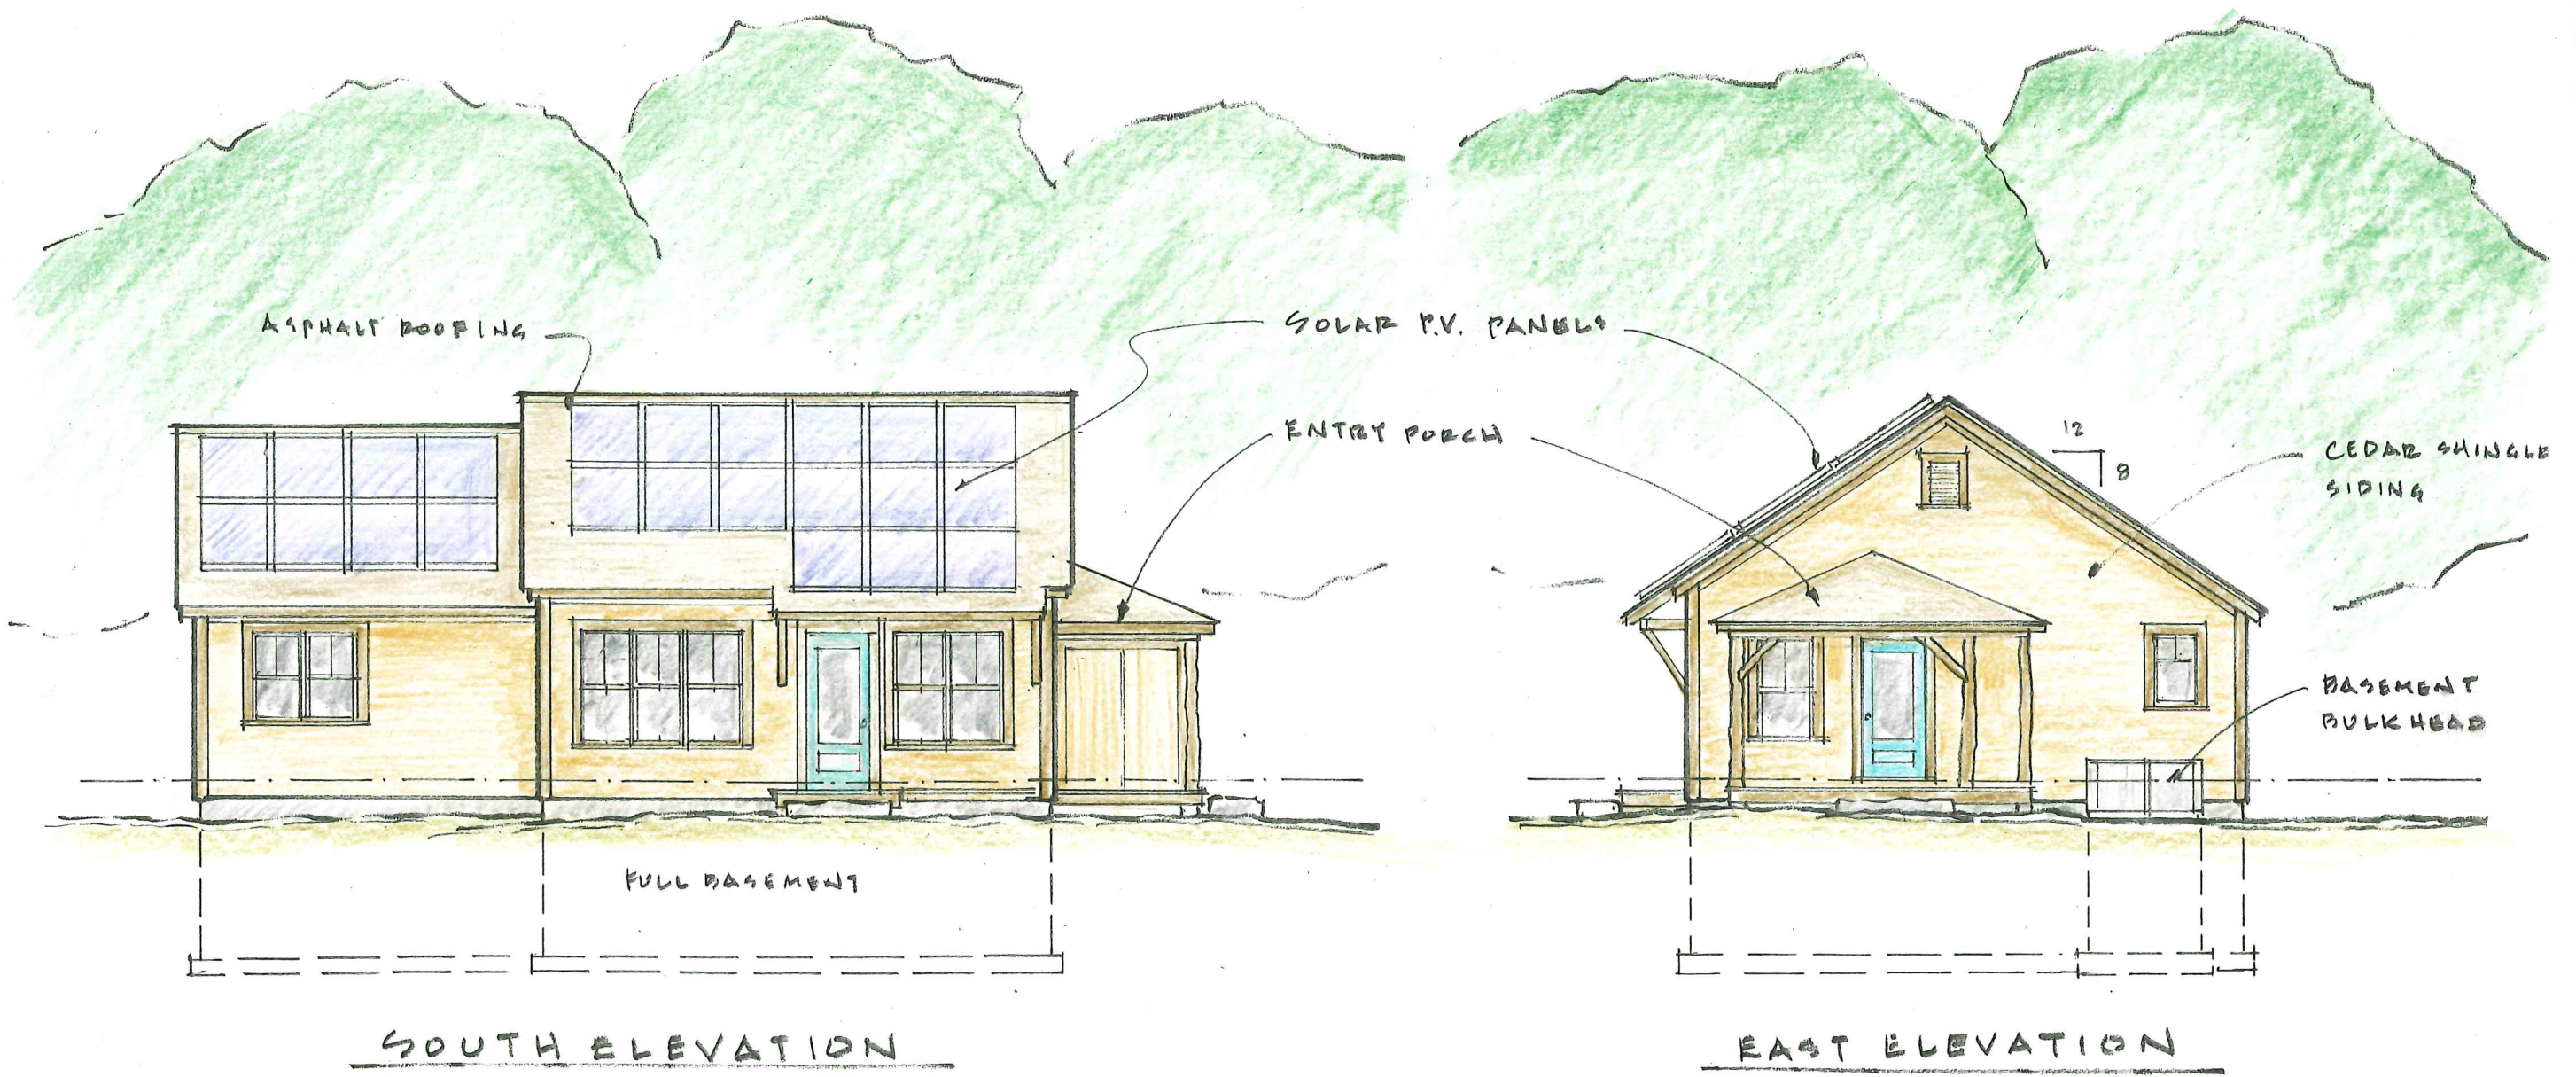

POLLY HILL ARBORETUM	
STAFF HOUSING	S-1
SITE PLAN	
FEB. 1. 2022	Scale 1" = 30'

POLLY HILL ARBORETUM	
STAFF HOUSING	
ELEVATIONS	
FEB - 1 2022	SCALE 1/8" = 1'-0"