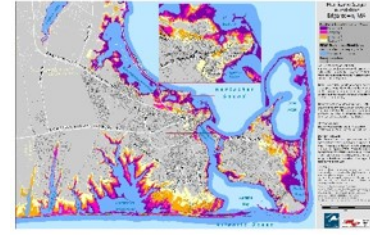

Gosnold Hurricane Surge Inundation Map

Oak Bluffs Hurricane Surge Inundation Map

Tisbury Hurricane Surge Inundation Map

West Tisbury Hurricane Surge Inundation Map

Hurricane Surge Inundation Maps with Parcels

Latest Available as of 1/27/16

Click on Map Image to View or Download

Aquinnah Hurricane Surge Inundation w/ Parcels Map

Chilmark Hurricane Surge Inundation w/ Parcels Map

Edgartown Hurricane Surge Inundation w/ Parcels Map

Gosnold Hurricane Surge Inundation w/ Parcels Map

Oak Bluffs Hurricane Surge Inundation w/ Parcels Map

Tisbury Hurricane Surge Inundation w/ Parcels Map

West Tisbury Hurricane Surge Inundation w/ Parcels Map