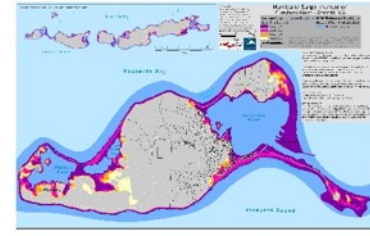

Gosnold Hurricane Surge Inundation Map

Oak Bluffs Hurricane Surge Inundation Map

Tisbury Hurricane Surge Inundation Map

West Tisbury Hurricane Surge Inundation Map

Hurricane Surge Inundation Maps with Parcels

Latest Available as of 1/27/16

Click on Map Image to View or Download

Aquinnah Hurricane Surge Inundation w/ Parcels Map

Chilmark Hurricane Surge Inundation w/ Parcels Map

Edgartown Hurricane Surge Inundation w/ Parcels Map

Gosnold Hurricane Surge Inundation w/ Parcels Map

Oak Bluffs Hurricane Surge Inundation w/ Parcels Map

Tisbury Hurricane Surge Inundation w/ Parcels Map

West Tisbury Hurricane Surge Inundation w/ Parcels Map