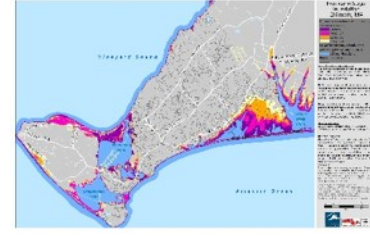

Hurricane Surge Inundation Maps

Latest Available as of 1/27/16

Click on Map Image to View or Download

Aquinnah Hurricane Surge Inundation Map

Chilmark Hurricane Surge Inundation Map

Edgartown Hurricane Surge Inundation Map

Gosnold Hurricane Surge Inundation Map

Oak Bluffs Hurricane Surge Inundation Map

Tisbury Hurricane Surge Inundation Map

West Tisbury Hurricane Surge Inundation Map

Hurricane Surge Inundation Maps with Parcels

Latest Available as of 1/27/16

Click on Map Image to View or Download

Aquinnah Hurricane Surge Inundation w/ Parcels Map

Chilmark Hurricane Surge Inundation w/ Parcels Map

Edgartown Hurricane Surge Inundation w/ Parcels Map