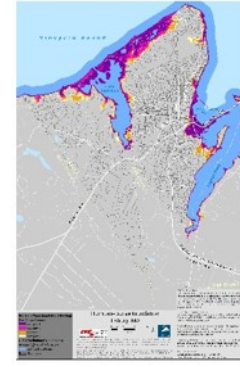

Hurricane Surge Inundation Maps

Latest Available as of 1/27/16

Click on Map Image to View or Download

Aquinnah Hurricane Surge Inundation Map

Chilmark Hurricane Surge Inundation Map

Edgartown Hurricane Surge Inundation Map

Gosnold Hurricane Surge Inundation Map

Oak Bluffs Hurricane Surge Inundation Map

Tisbury Hurricane Surge Inundation Map

West Tisbury Hurricane Surge Inundation Map

Hurricane Surge Inundation Maps with Parcels

Latest Available as of 1/27/16

Click on Map Image to View or Download

Aquinnah Hurricane Surge Inundation w/ Parcels Map

Chilmark Hurricane Surge Inundation w/ Parcels Map

Edgartown Hurricane Surge Inundation w/ Parcels Map

Gosnold Hurricane Surge Inundation w/ Parcels Map

Oak Bluffs Hurricane Surge Inundation w/ Parcels Map

Tisbury Hurricane Surge Inundation w/ Parcels Map

West Tisbury Hurricane Surge Inundation w/ Parcels Map