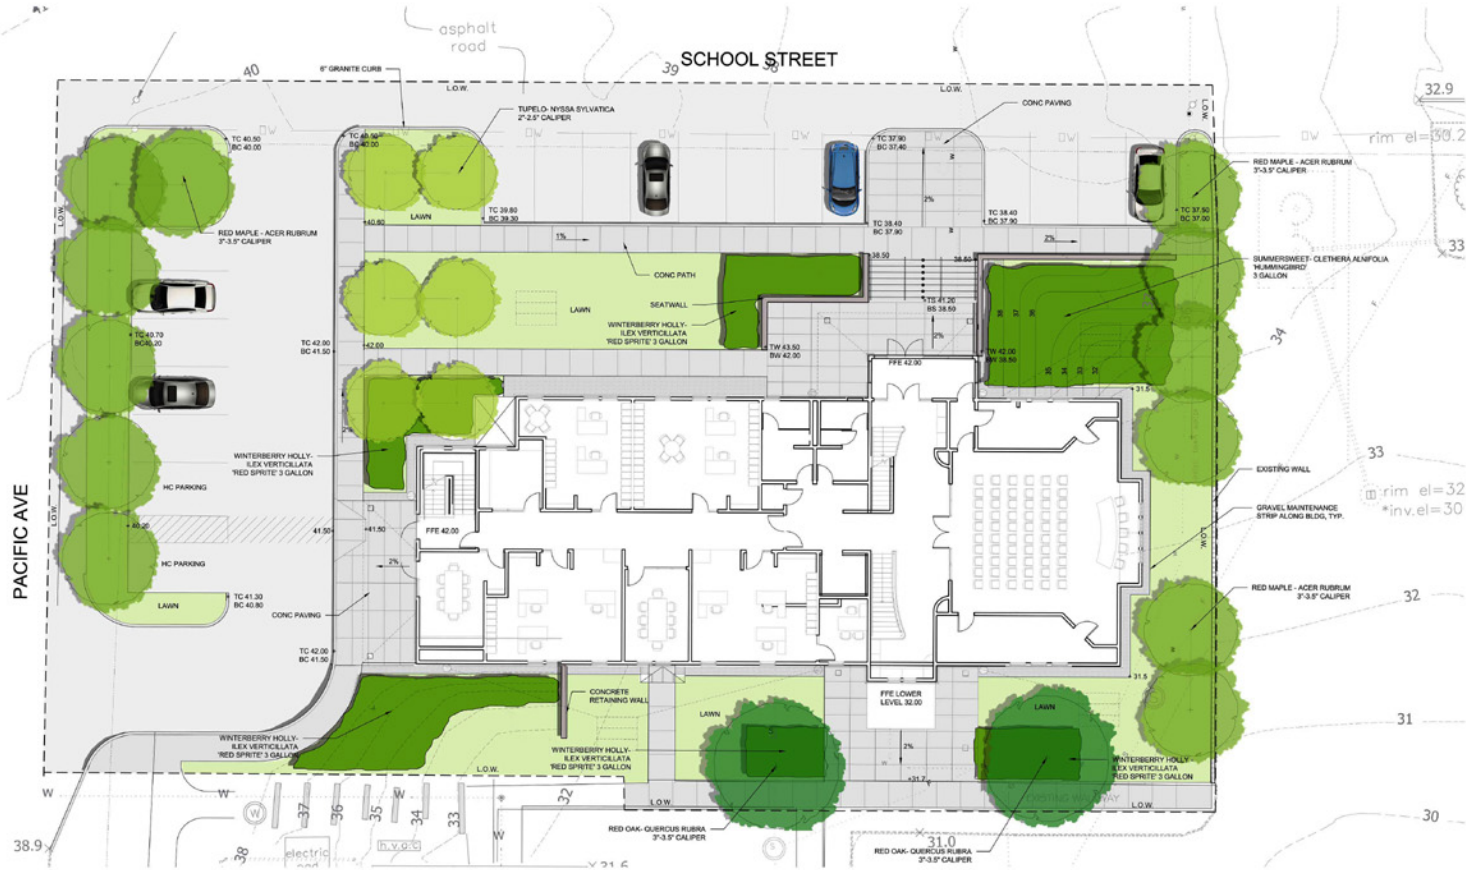

No.	Issue	Date

PLANT LIST

Quantity	Botanical Names	Common Name	Size	Comments
12	Acer rubrum 'Red Sunset'	Red Maple	3-3.5" cal.	B/B
6	Nyssa sylvatica	Tupelo	2-2.5" cal.	B/B
2	Quercus rubra	Red Oak	3-3.5" cal.	B/B
	Summersweet	Summersweet	3 gal.	
	Winterberry Holly	Winterberry Holly	3 gal.	

NOTE: All lawn areas to be seeded with Vineyard Conservation Mix

NEW TOWN HALL
56 School Street
Oak Bluffs, MA 02557

Scale: 1" = 10'-0"
Date: 01/21/17
Drawn by: AL/TL
Checked by:

**LANDSCAPE
SITE PLAN
L1.0**