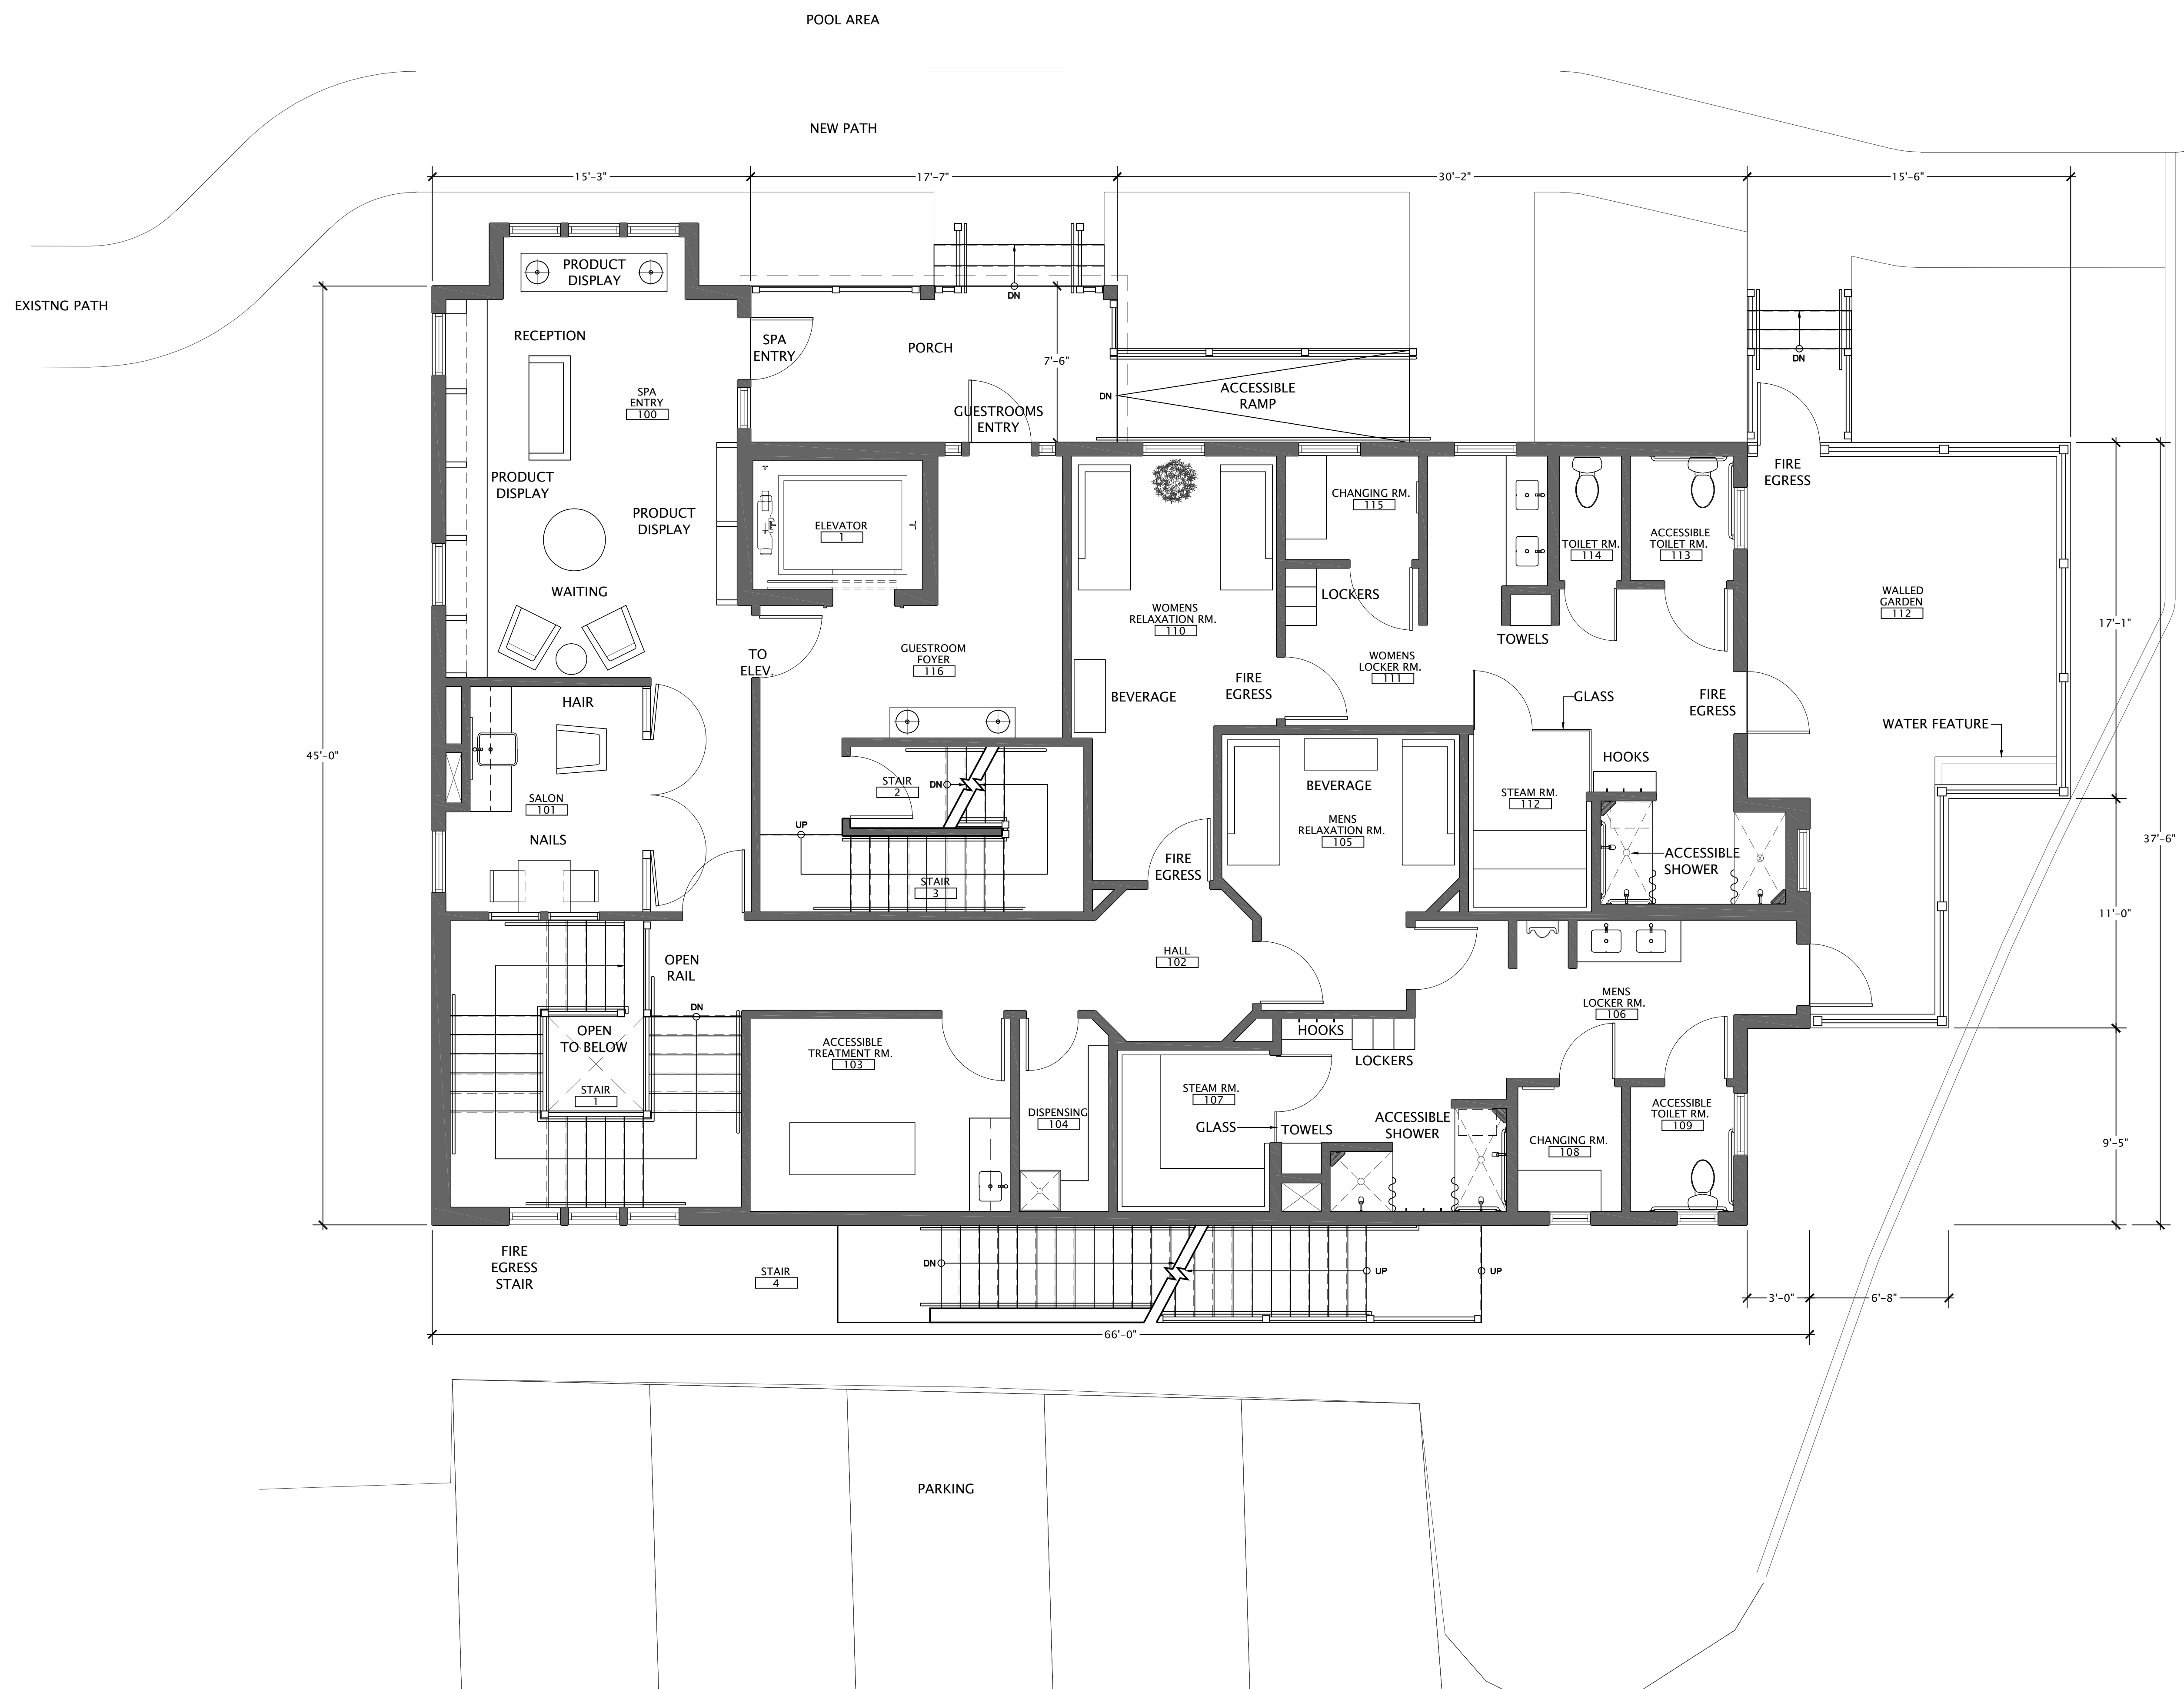

SCHEMATICS 7.29.202

SCHEMATICS 7.21.202

HARBORVIEW HOTEL
BRADLEY COTTAGE
EDGARTOWN, MA

DWG TITLE

FIRST FLOOR
FURNITURE
PLAN

DWG SCALE: 1/4"=1'-0"

ID-1.41