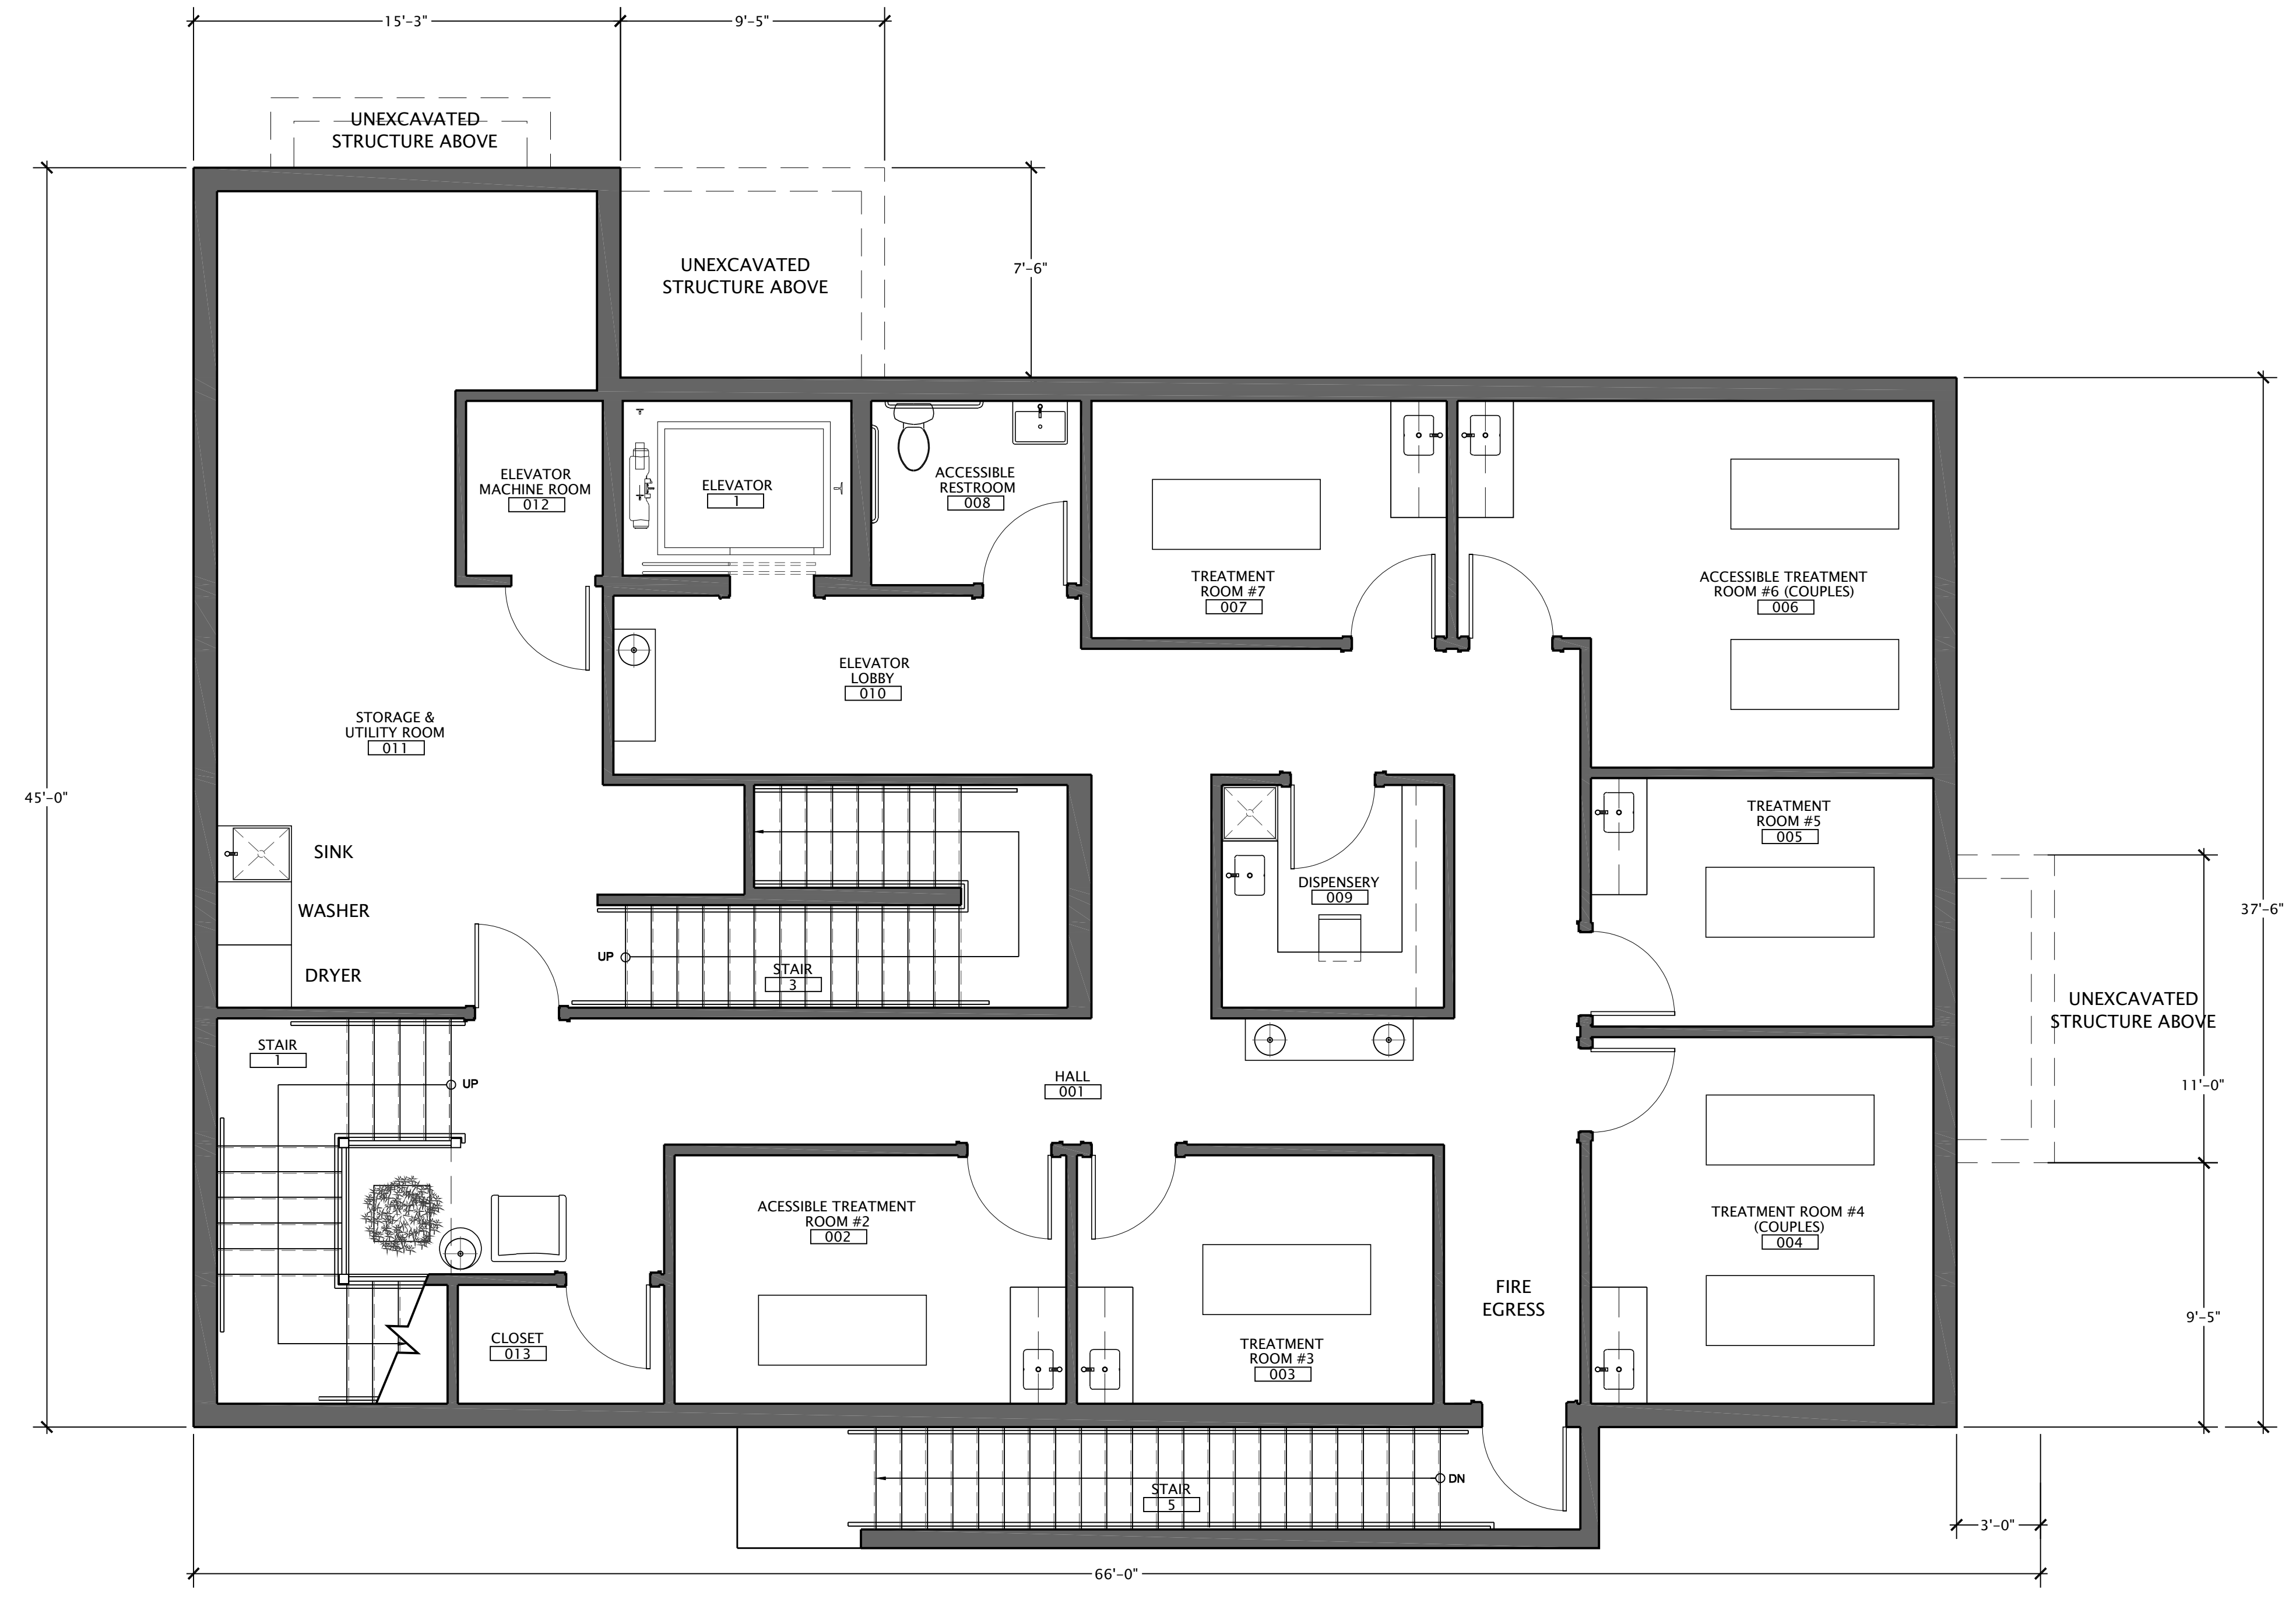

SCHEMATICS 7.29.2020
SCHEMATICS 7.21.2020

HARBORVIEW HOTEL
BRADLEY COTTAGE
EDGARTOWN, MA

DWG TITLE
LOWER LEVEL
FURNITURE
PLAN

DWG SCALE: 1/4"=1'-0"

ID-1.40