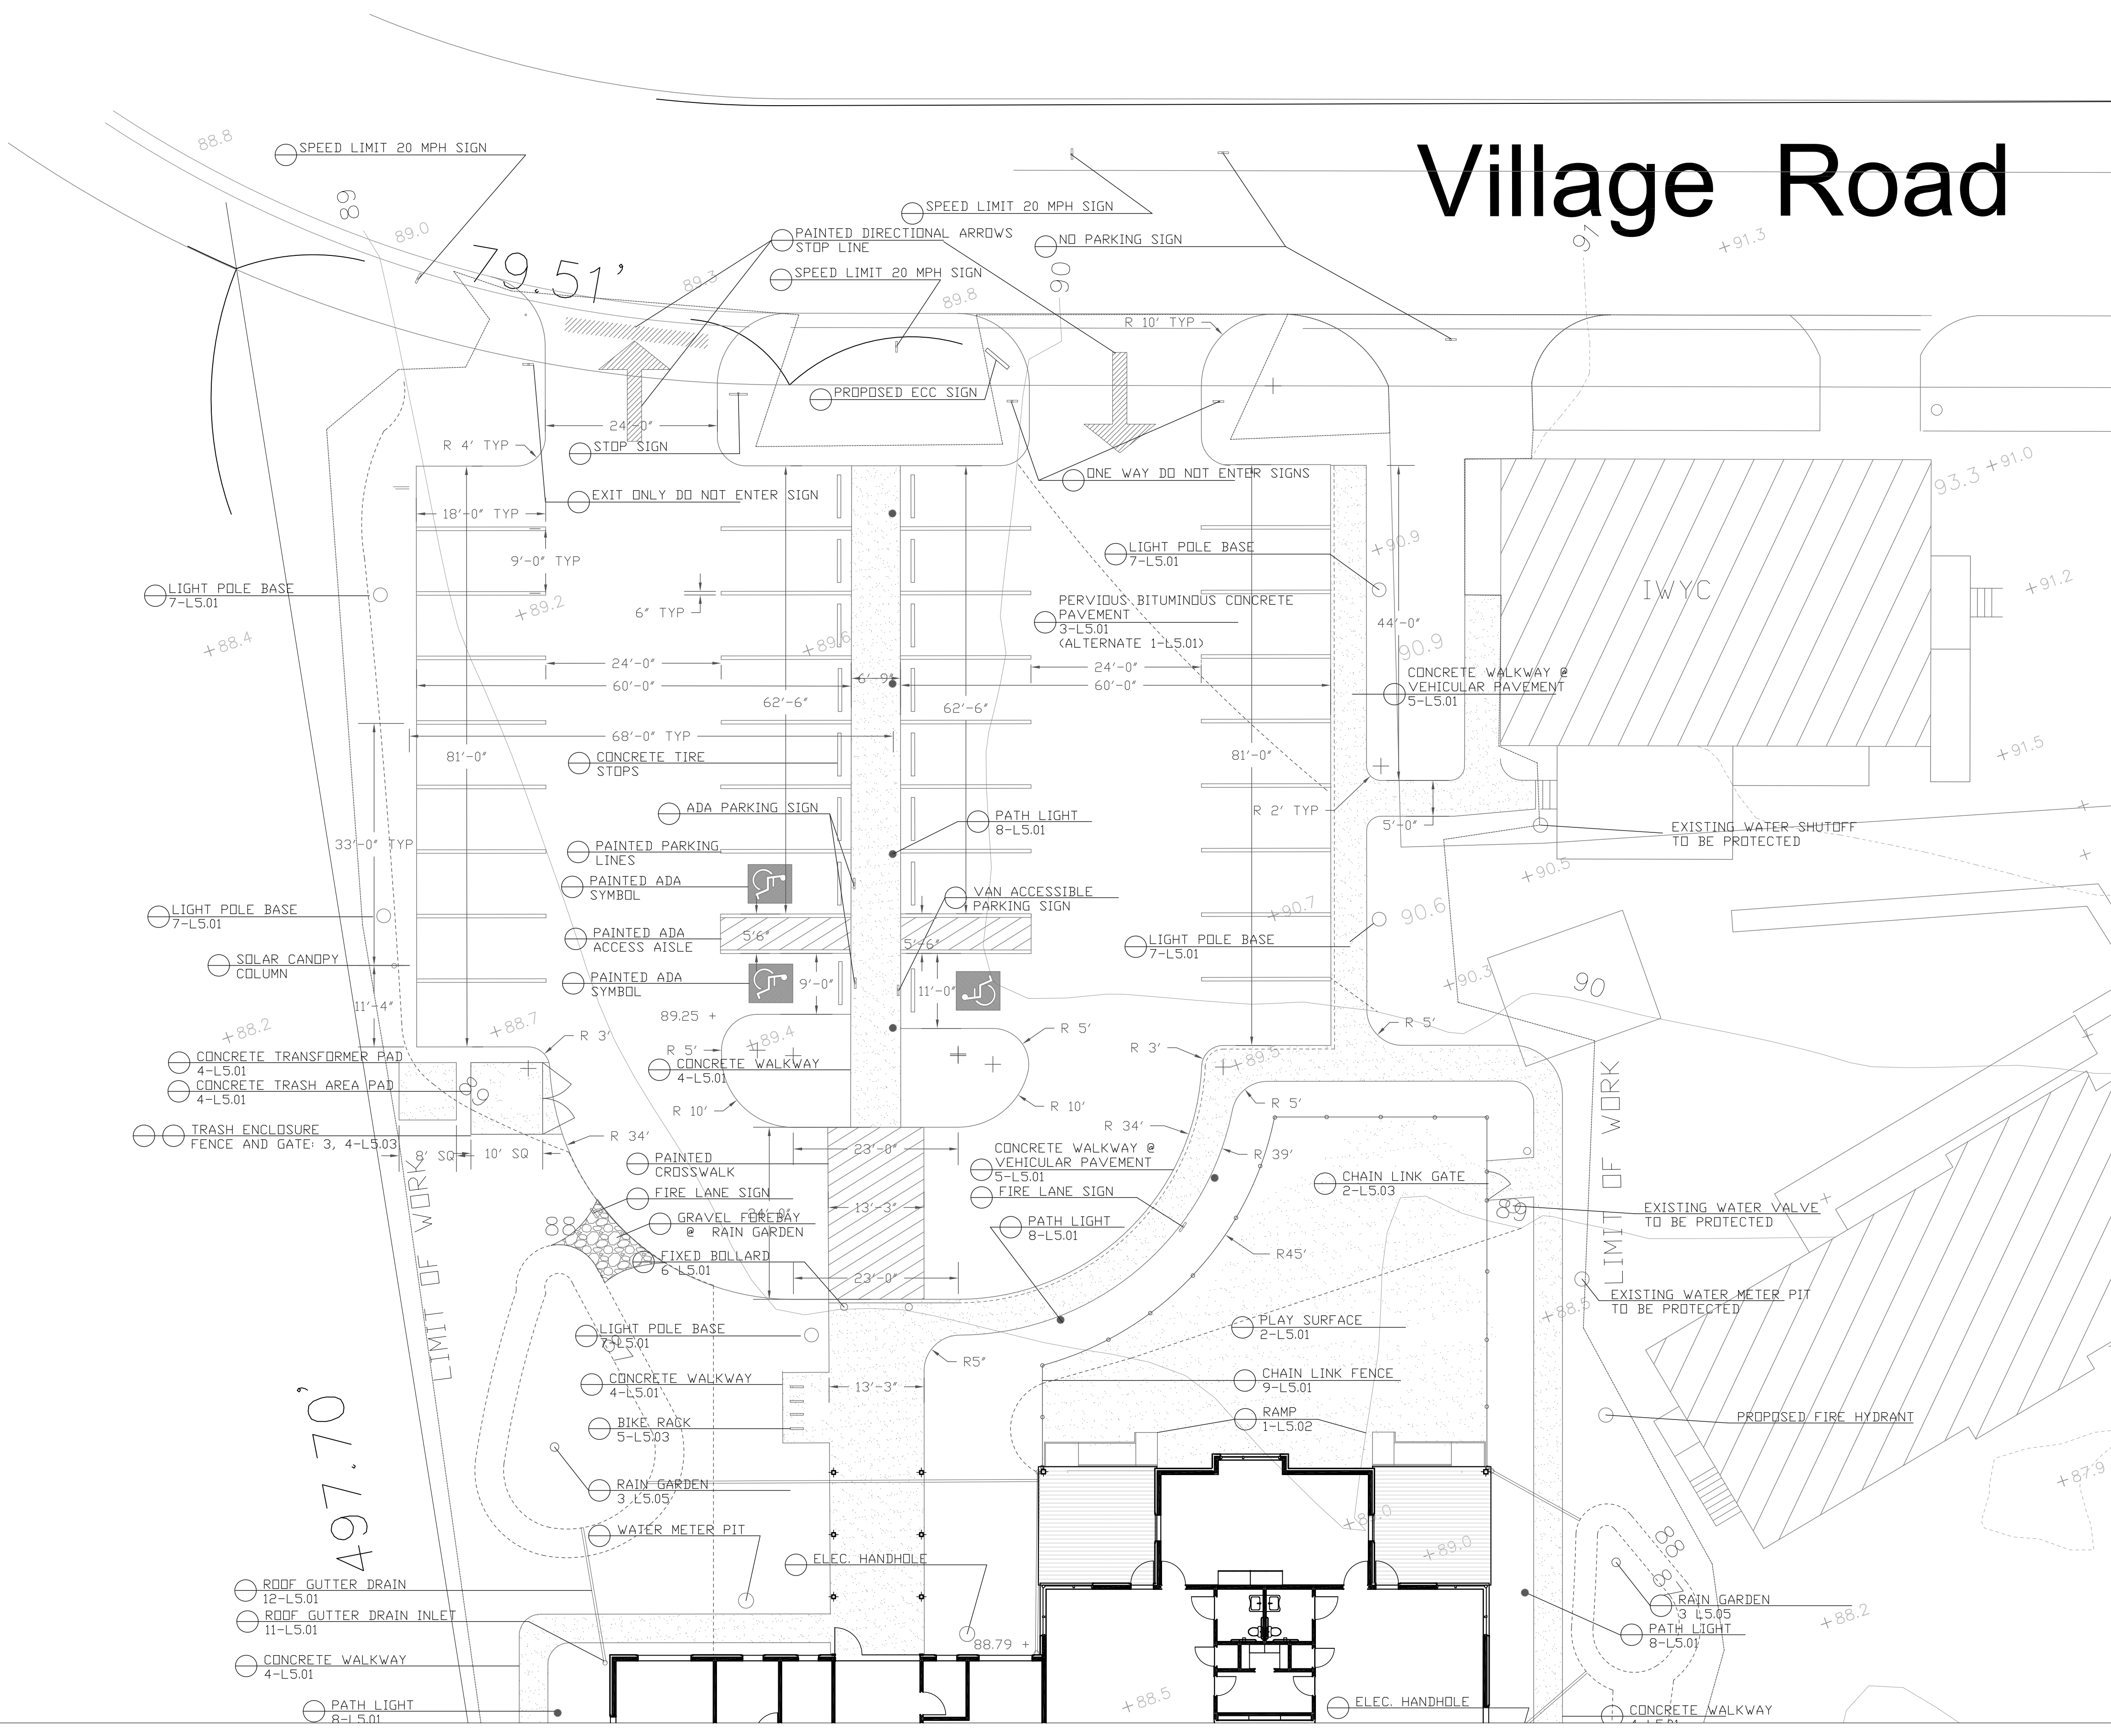

Village Road

Issue	Date	Description

MVCS EARLY CHILDHOOD BUILDING
Village Road, Oak Bluffs, MA

RICHARD JOHNSON LANDSCAPE ARCHITECT®
PO BOX 746 FALMOUTH MASSACHUSETTS 02541
ph (508)495-0021 http://rtjrl.com

	Scale: 1" = 10'	
	Date: JAN 10, 2020	
	Drawn by: RTJ	
	Checked by: RTJ