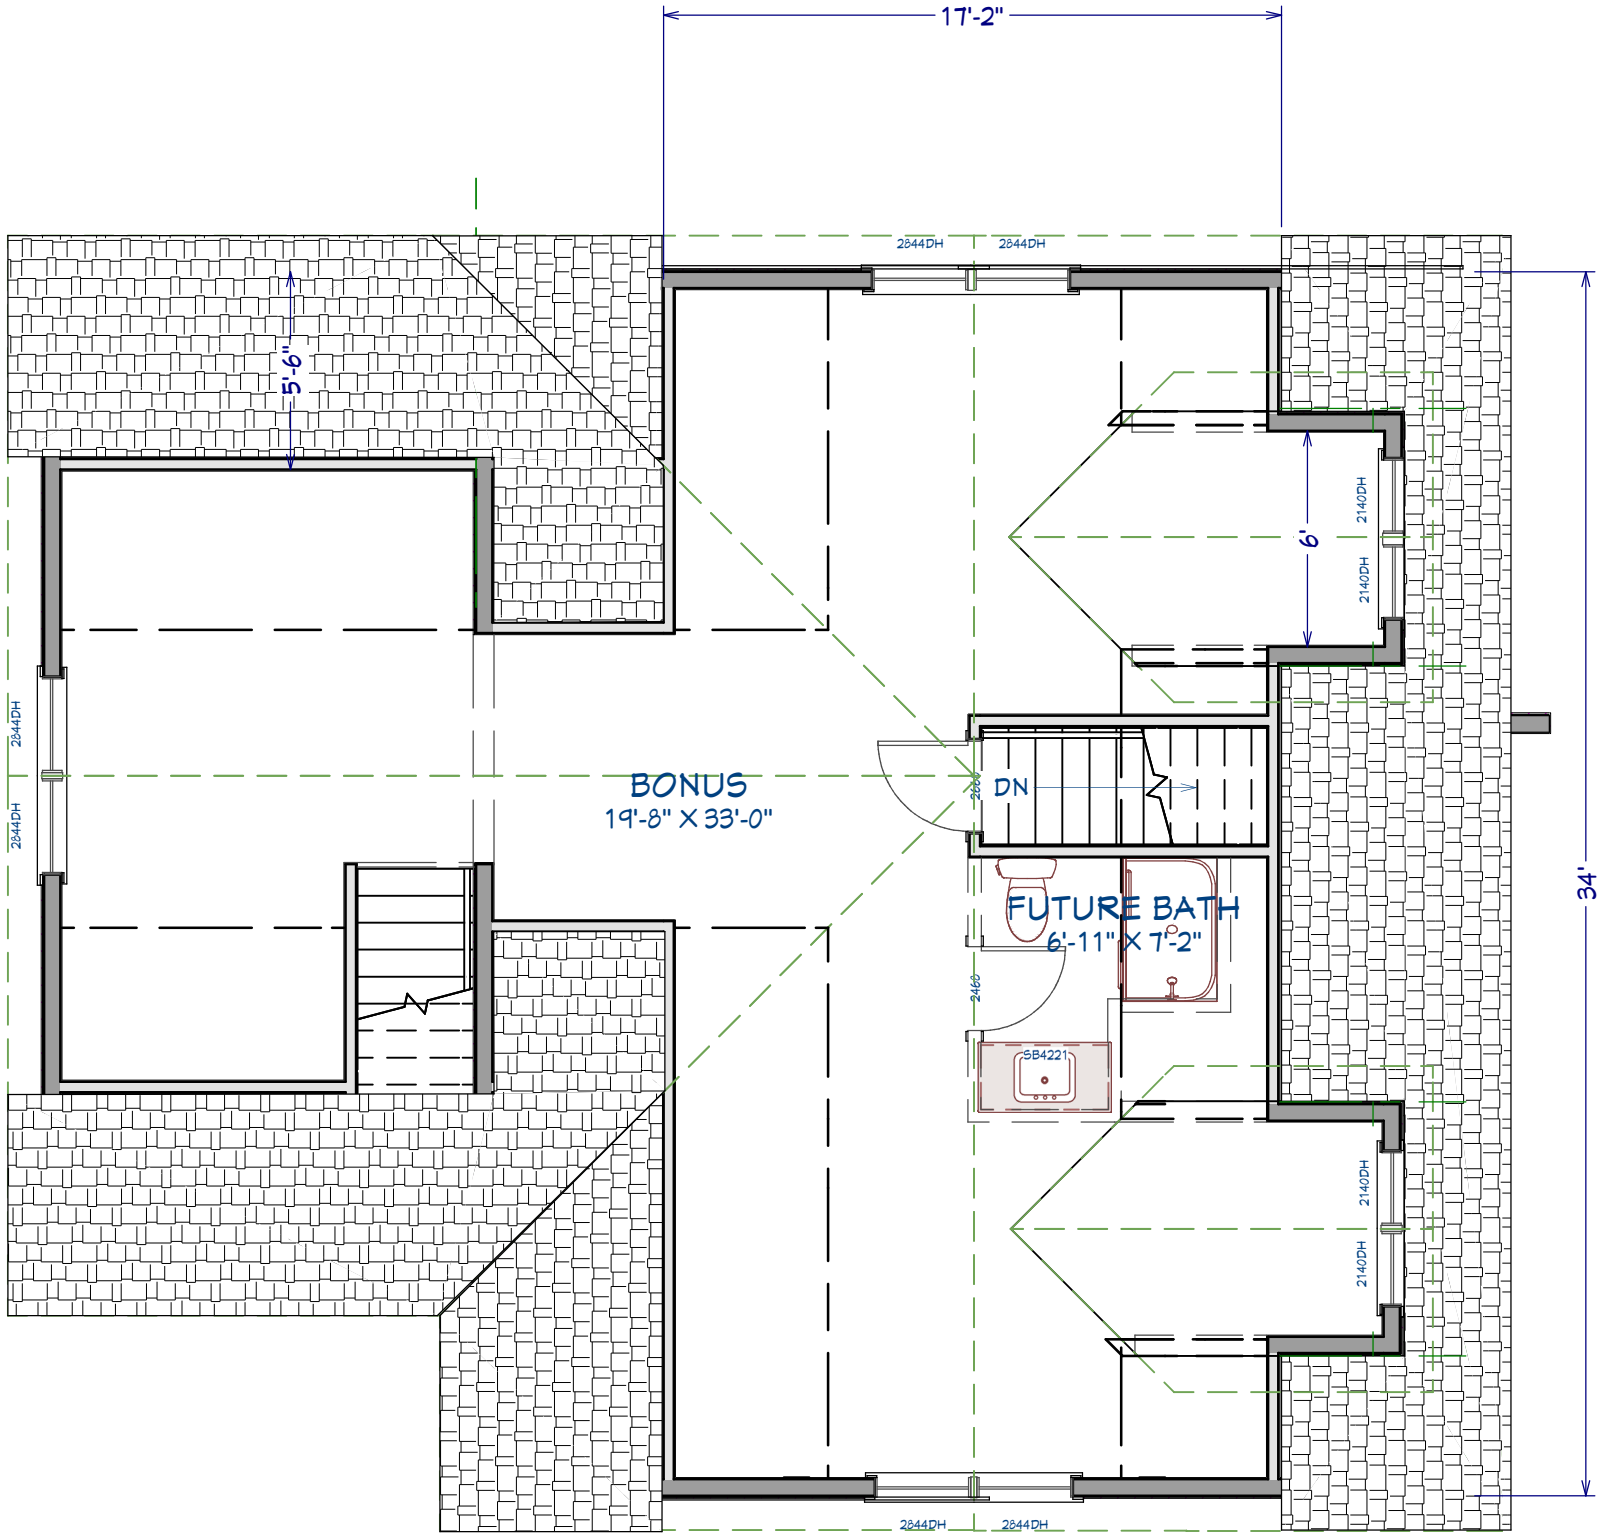

KELLY RESIDENCE
HUNTINGTON HOMES, INC.
PLAN FIRST FLOOR

LIVING AREA FIRST FLOOR
 935 SQ FT

REVISED 2-24-2020
 REVISED 2-27-2020
 REVISED 3-5-2020
 REVISED 3-19-2020

KELLY RESIDENCE
HUNTINGTON HOMES, INC.
PLAN SECOND FLOOR

LIVING AREA SECOND FLOOR
1239 SQ FT

REVISED 2-24-2020 REVISED 6-24-2020
REVISED 2-27-2020
REVISED 3-5-2020
REVISED 3-9-2020
REVISED 3-19-2020

KELLY RESIDENCE
HUNTINGTON HOMES, INC.
PLAN THIRD FLOOR

LIVING AREA THIRD FLOOR
909 SQ FT