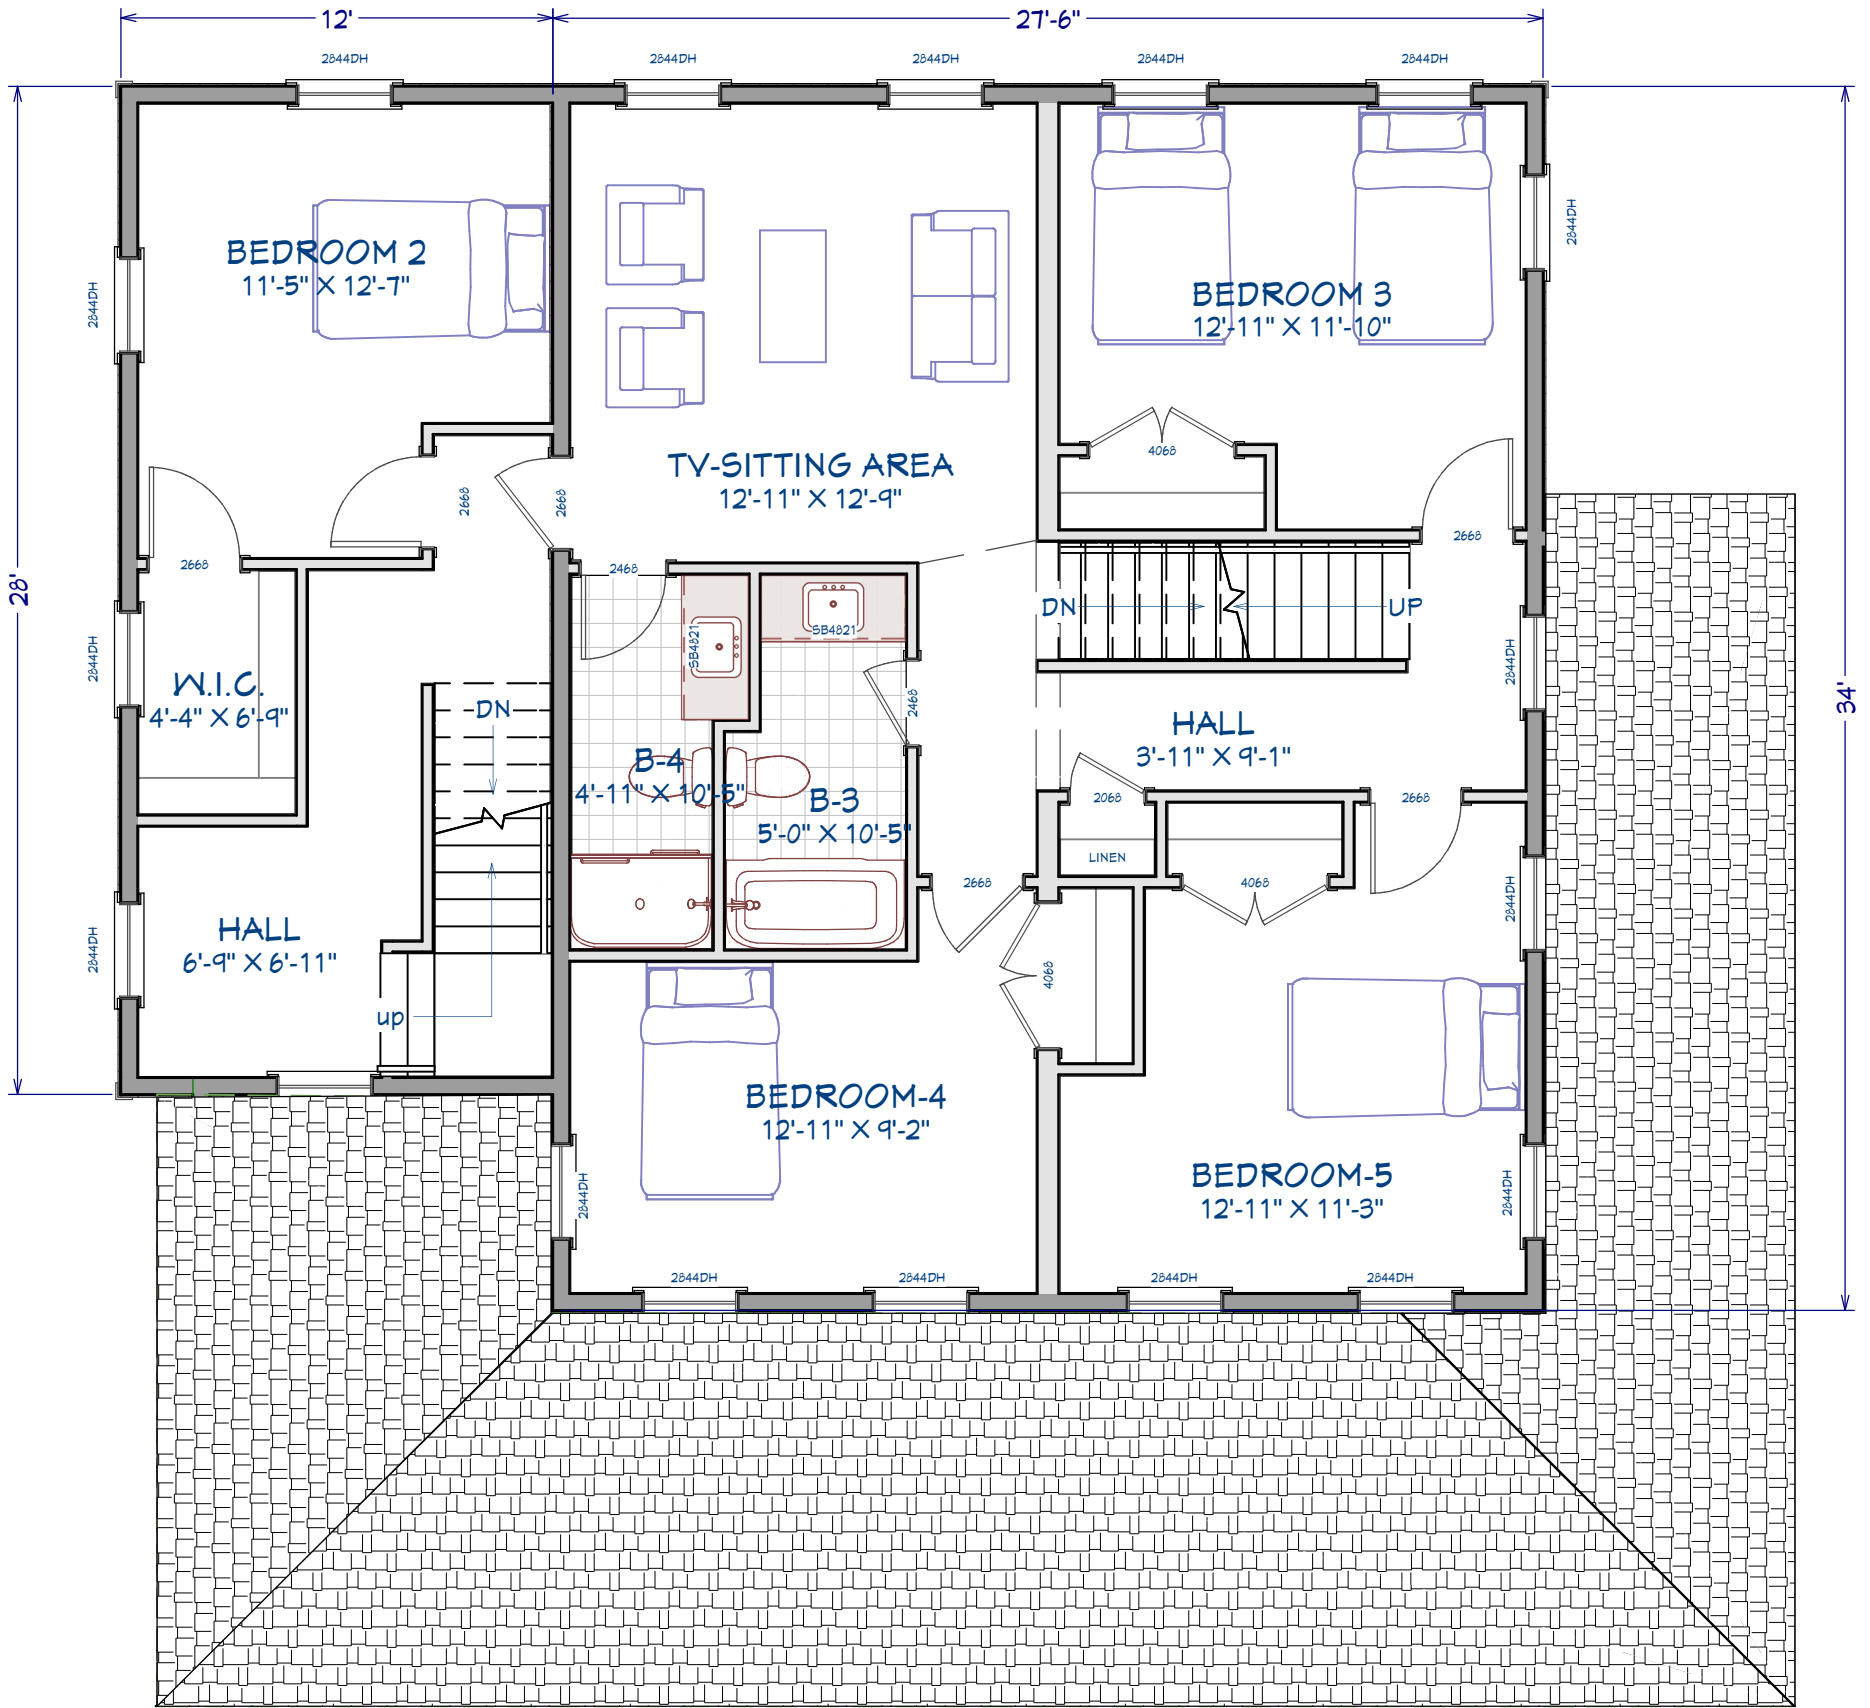

KELLY RESIDENCE
HUNTINGTON HOMES, INC.
PLAN FIRST FLOOR

LIVING AREA FIRST FLOOR
 935 SQ FT

REVISED 2-24-2020
 REVISED 2-27-2020
 REVISED 3-5-2020
 REVISED 3-19-2020

KELLY RESIDENCE
HUNTINGTON HOMES, INC.
PLAN SECOND FLOOR

LIVING AREA SECOND FLOOR
1239 SQ FT

REVISED 2-24-2020 REVISED 6-24-2020
REVISED 2-27-2020
REVISED 3-5-2020
REVISED 3-9-2020
REVISED 3-19-2020

KELLY RESIDENCE
HUNTINGTON HOMES, INC.
PLAN THIRD FLOOR

LIVING AREA THIRD FLOOR
909 SQ FT