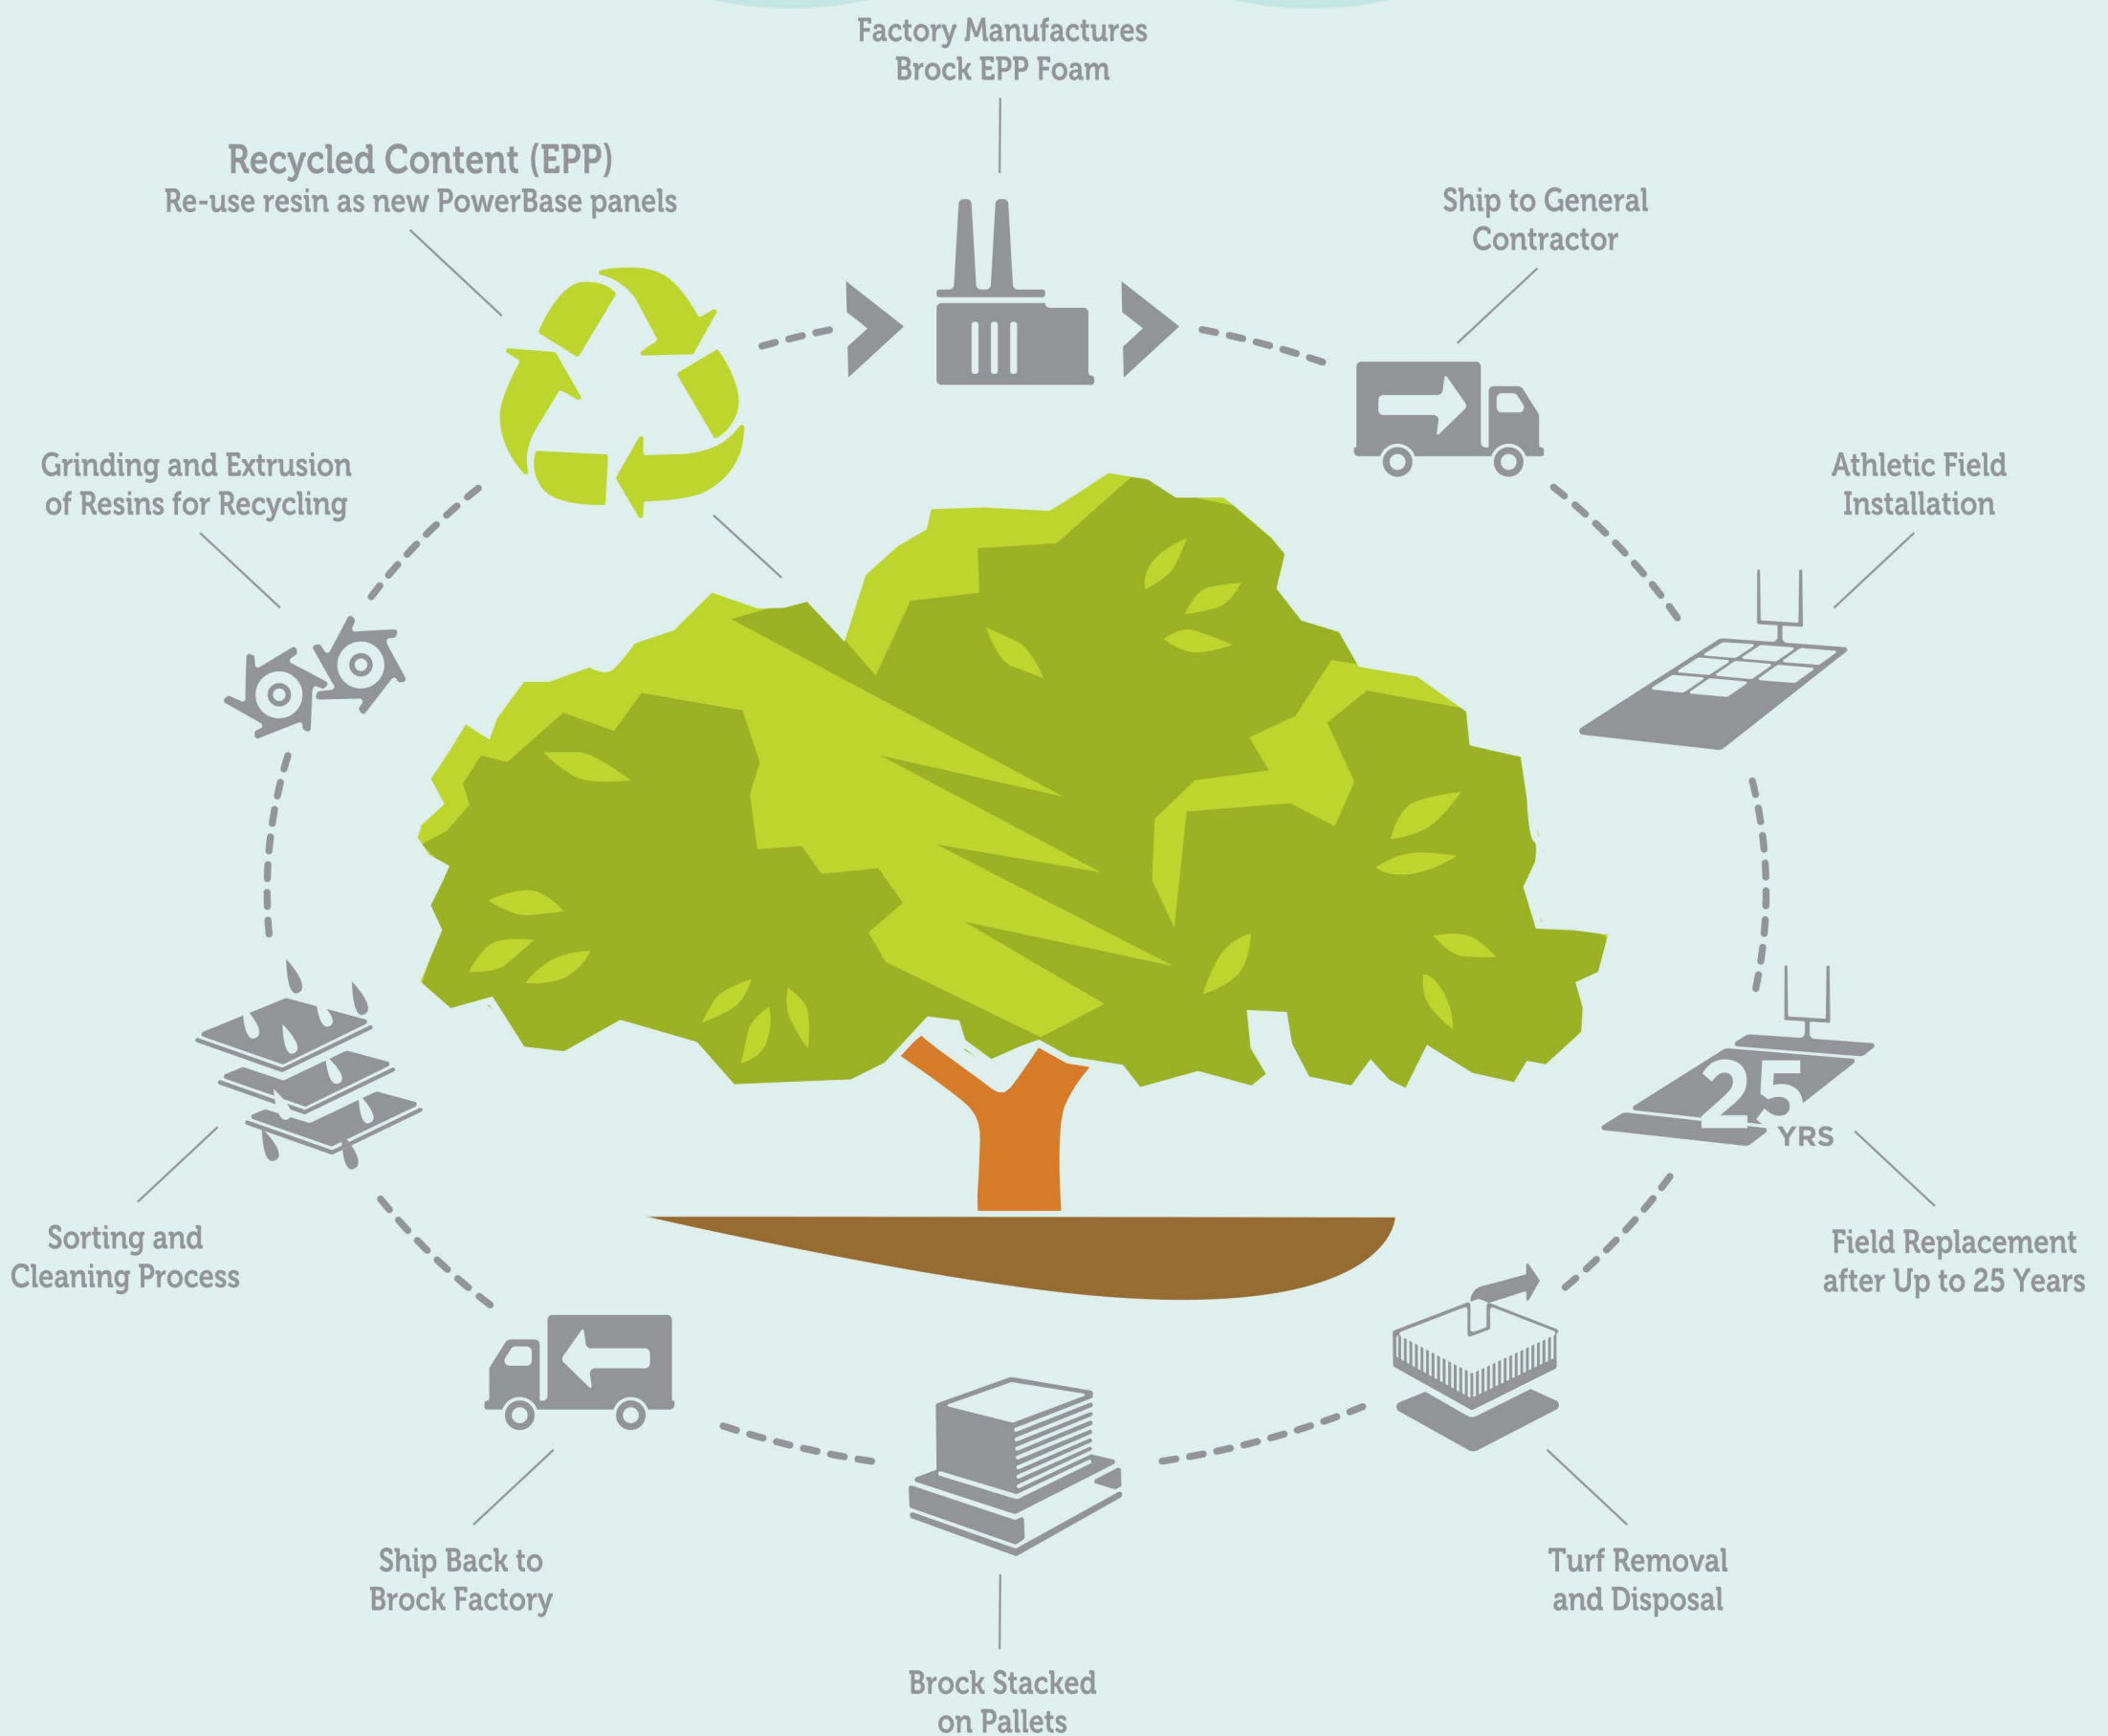

# THE ONLY CRADLE-TO-CRADLE CERTIFIED PRODUCTS

BROCK POWERBASE SHOCK PADS ARE THE ONLY PRODUCTS IN THE SYNTHETIC TURF INDUSTRY TO ATTAIN THE COVETED "CRADLE-TO-CRADLE" CERTIFICATION. CRADLE TO CRADLE CERTIFIED PRODUCTS ELIMINATE "WASTE" AS A CONCEPT, AND CAN BE RECYCLED INTO THE SAME USEFUL, HIGH PERFORMANCE PRODUCT AS WHEN ORIGINALLY MADE. AS OPPOSED TO "DOWN-CYLCED" SCRAP PRODUCTS THAT WILL EVENTUALLY END UP IN A LANDFILL OR BURNED, IN OTHER WORDS, WASTE.

**BROCK USA REDUCES CO2 EMISSIONS BY APPROXIMATELY 320 TONS BY SHIPPING VIA CSXT INTERMODAL WHEN COMPARED TO SHIPPING BY TRUCK.**

Video links:

**“Don't Settle for Downcycling. Demand Cradle-to-Cradle”**

<https://www.youtube.com/watch?v=N9kAMxIf600>

**“BrockFILL - Sustainably Harvested Infill for Artificial Turf”**

<https://www.youtube.com/watch?v=pwX7bNaAC4E&t=2s>