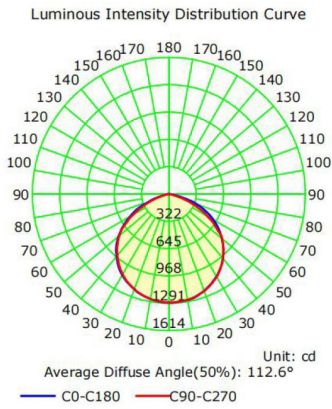

25W FLOOD FIXTURE