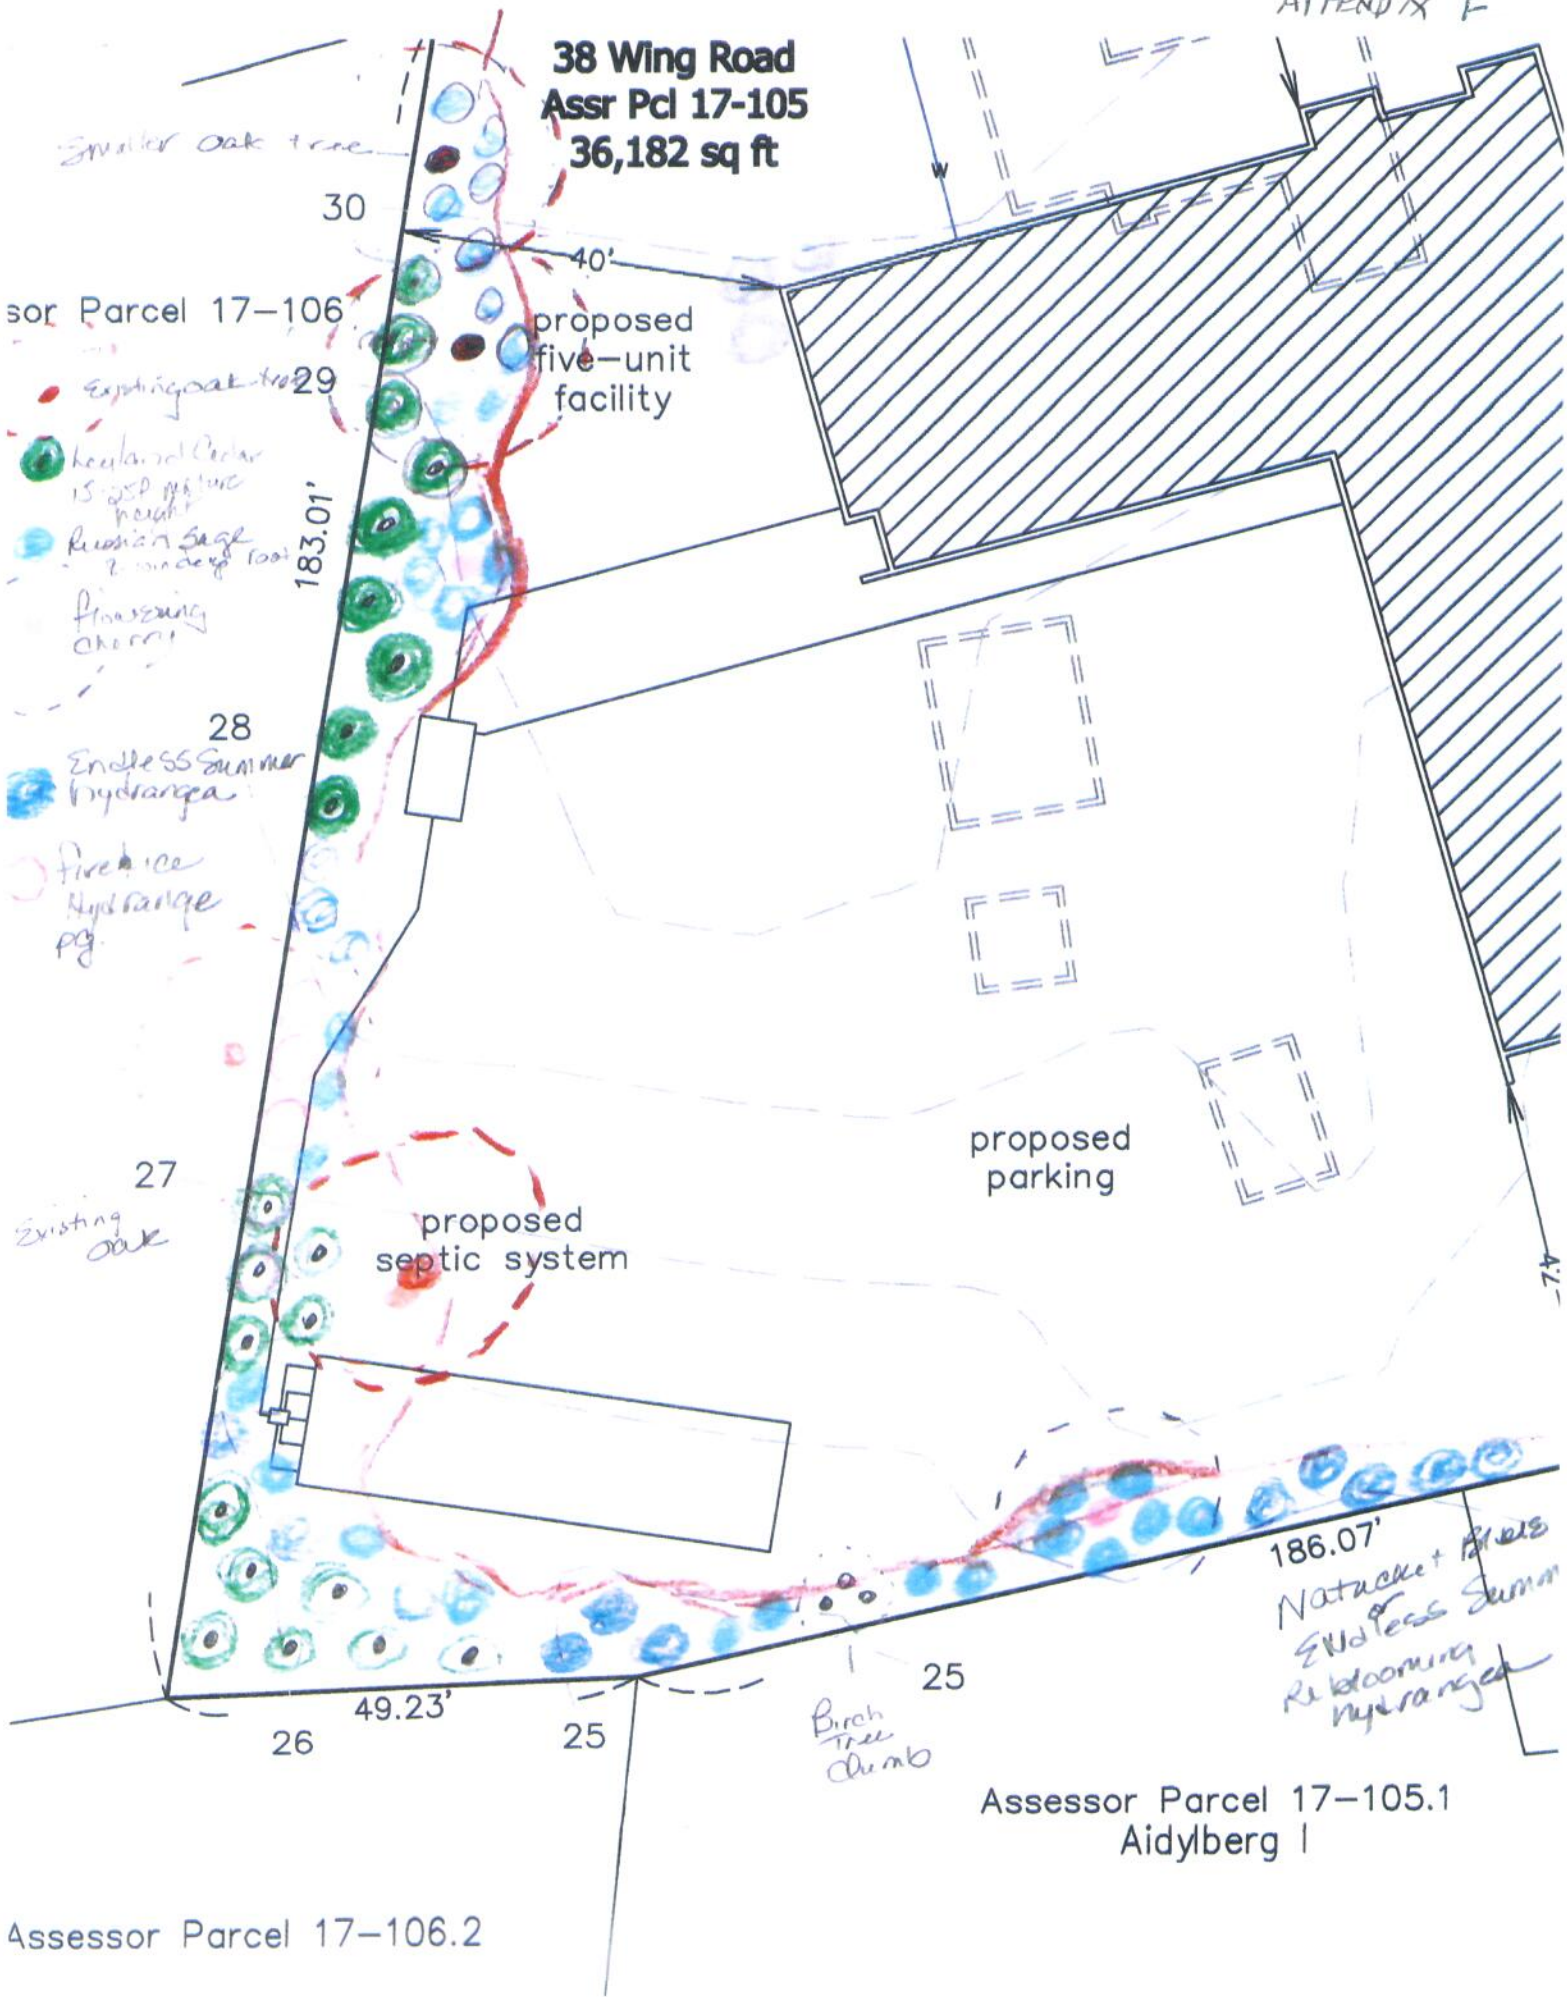

38 Wing Road  
Assr Pcl 17-105  
36,182 sq ft

Assessor Parcel 17-106

proposed  
five-unit  
facility

- Existing oak tree
- 15' 50" mature height
- Russian Sage
- Flowering cherry

- Endless Summer Hydrangea
- Fire Ice Hydrangea

Existing oak

proposed  
septic system

proposed  
parking

Birch tree  
clump

186.07'  
Natacket + Birch  
Endless Summer  
Reblooming  
Hydrangea

Assessor Parcel 17-106.2

Assessor Parcel 17-105.1  
Aidylberg I

pa. Fire tree

Tupelo tree  
3-4 ft wide  
5-6 ft tall

Mud circle

5% Off Orders | Enter CART5 at Checkout

*Woodies*  
**GARDEN GOODS**

**FREE GROUND SHIPPING  
ON ORDERS OVER \$125\***  
\*Oversized and CA Orders Excluded

≡ MENU

Home | **Leyland Cypress Tree**

9/20 1

↑  
WING ROAD

10/20 2

11/20 3

12/20 5