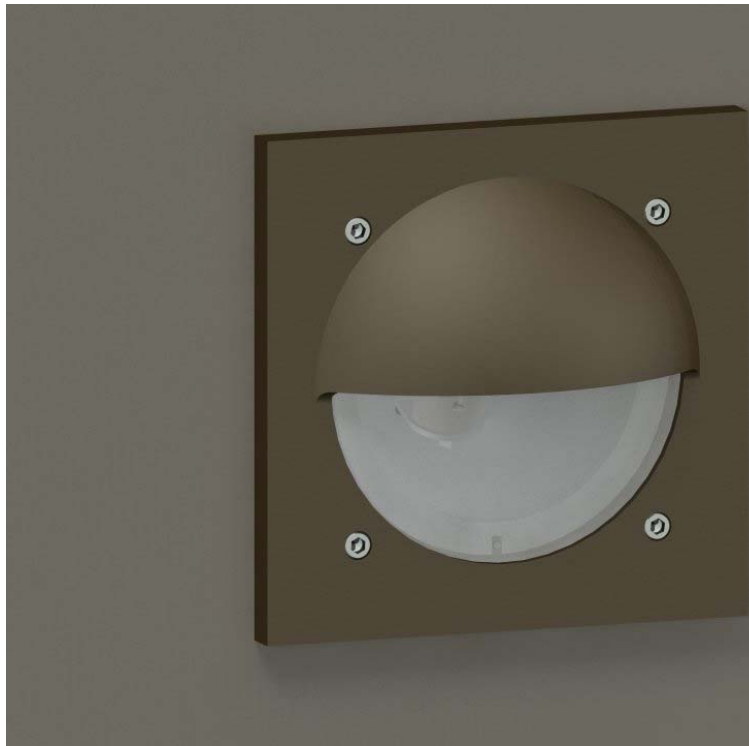

HL-280-120V

Product Specification

Description

Specification grade square step light with machined eyelid and internal 120/12-Volt electronic transformer. LED options available. Suitable for wet location installations.

Fixture Type

Step Lights

Material

Machined Aluminum
Machined Brass
Machined Stainless Steel

Finish

Black Powder Coat (BK)
Bronze Powder Coat (BZ)
White Powder Coat (WT)
Anodized Satin Aluminum (AA)
Aluminum Powder Coat (AP)
Natural (N)

Lamp Types

G4 Bi-Pin Halogen
Integral LED

LED Color, CCT

3000K

Lumen Output

3W LED - 93 Lumens
8W LED - 154 Lumens

Lamp Included

Yes

Wattage

35W - Halogen
3W - LED
8W - LED

Voltage

120 Volts

Size

Trim Length = 4.75"
Trim Width = 4.75"
Housing Diameter = 4.00"
Depth = 4.00"

[Specification Sheets](#)

[IES Files](#)