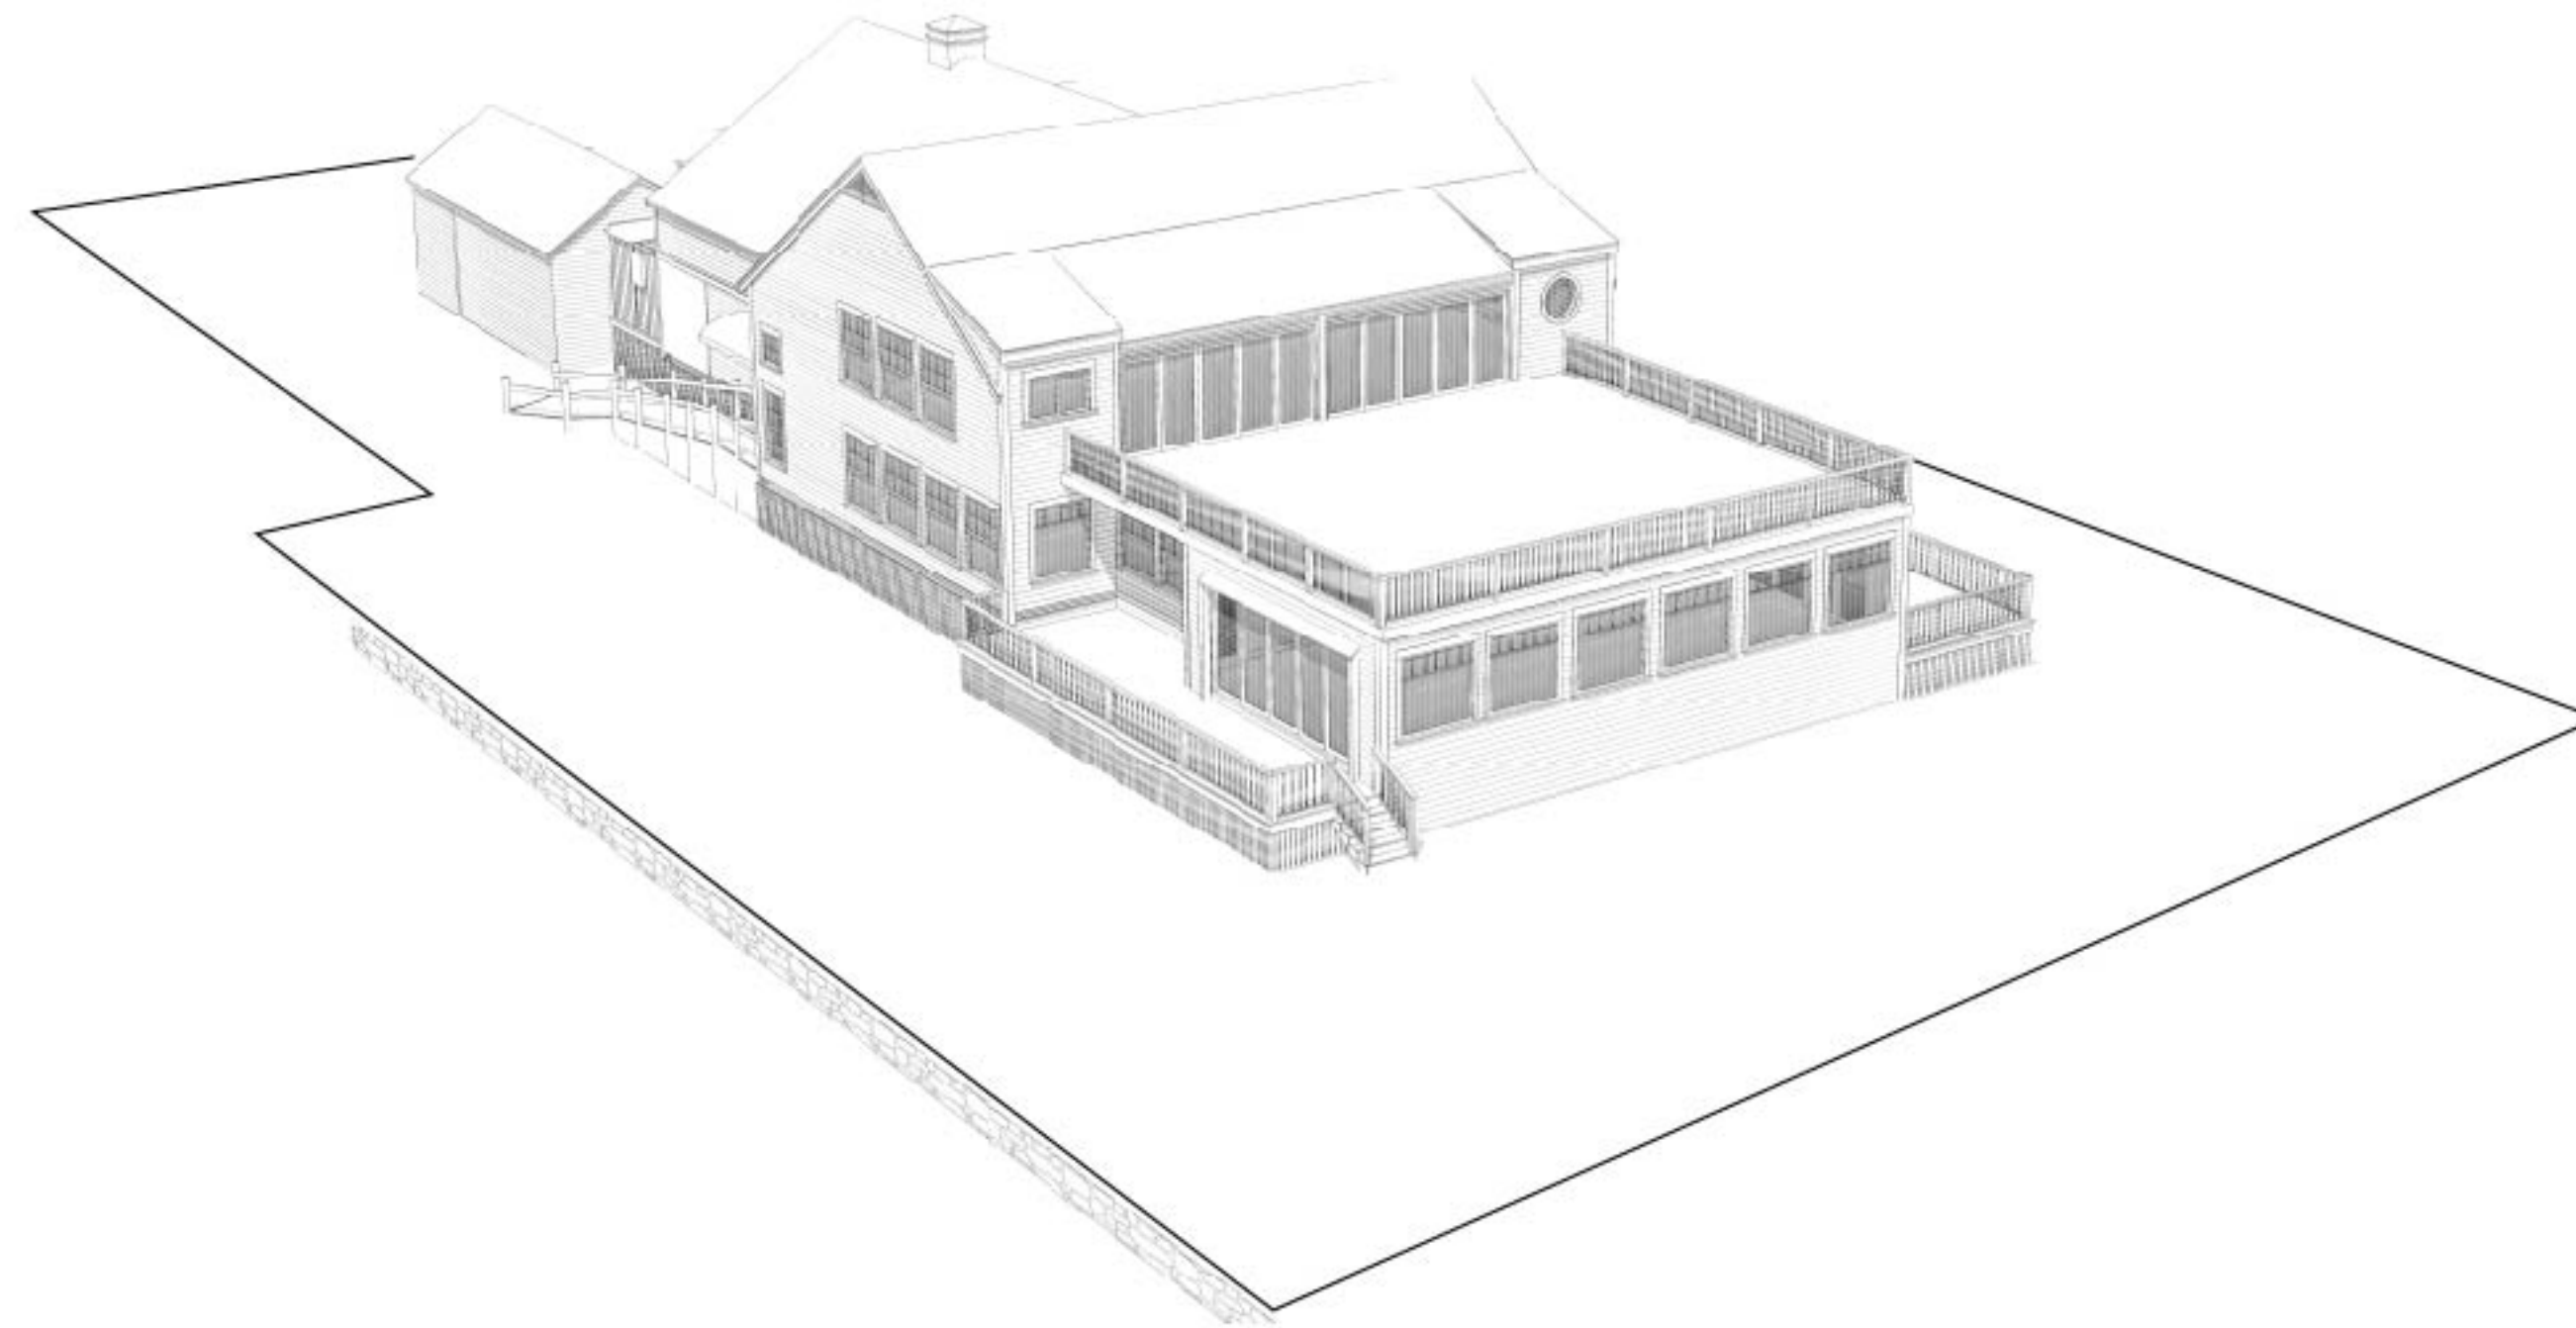

SITE PLAN

PRE-2005 SOUTH EAST VIEW

OCCUPANCY BY AREA - 310  
 OCCUPANCY ALLOWED - 300

2005- 2016 SOUTH EAST VIEW

OCCUPANCY BY AREA - 390  
 OCCUPANCY ALLOWED - 300

2017 SOUTH EAST VIEW

OCCUPANCY BY AREA - 438  
 OCCUPANCY BY SEATING PLAM: 378  
 OCCUPANCY ALLOWED - 300

SET: DATE: