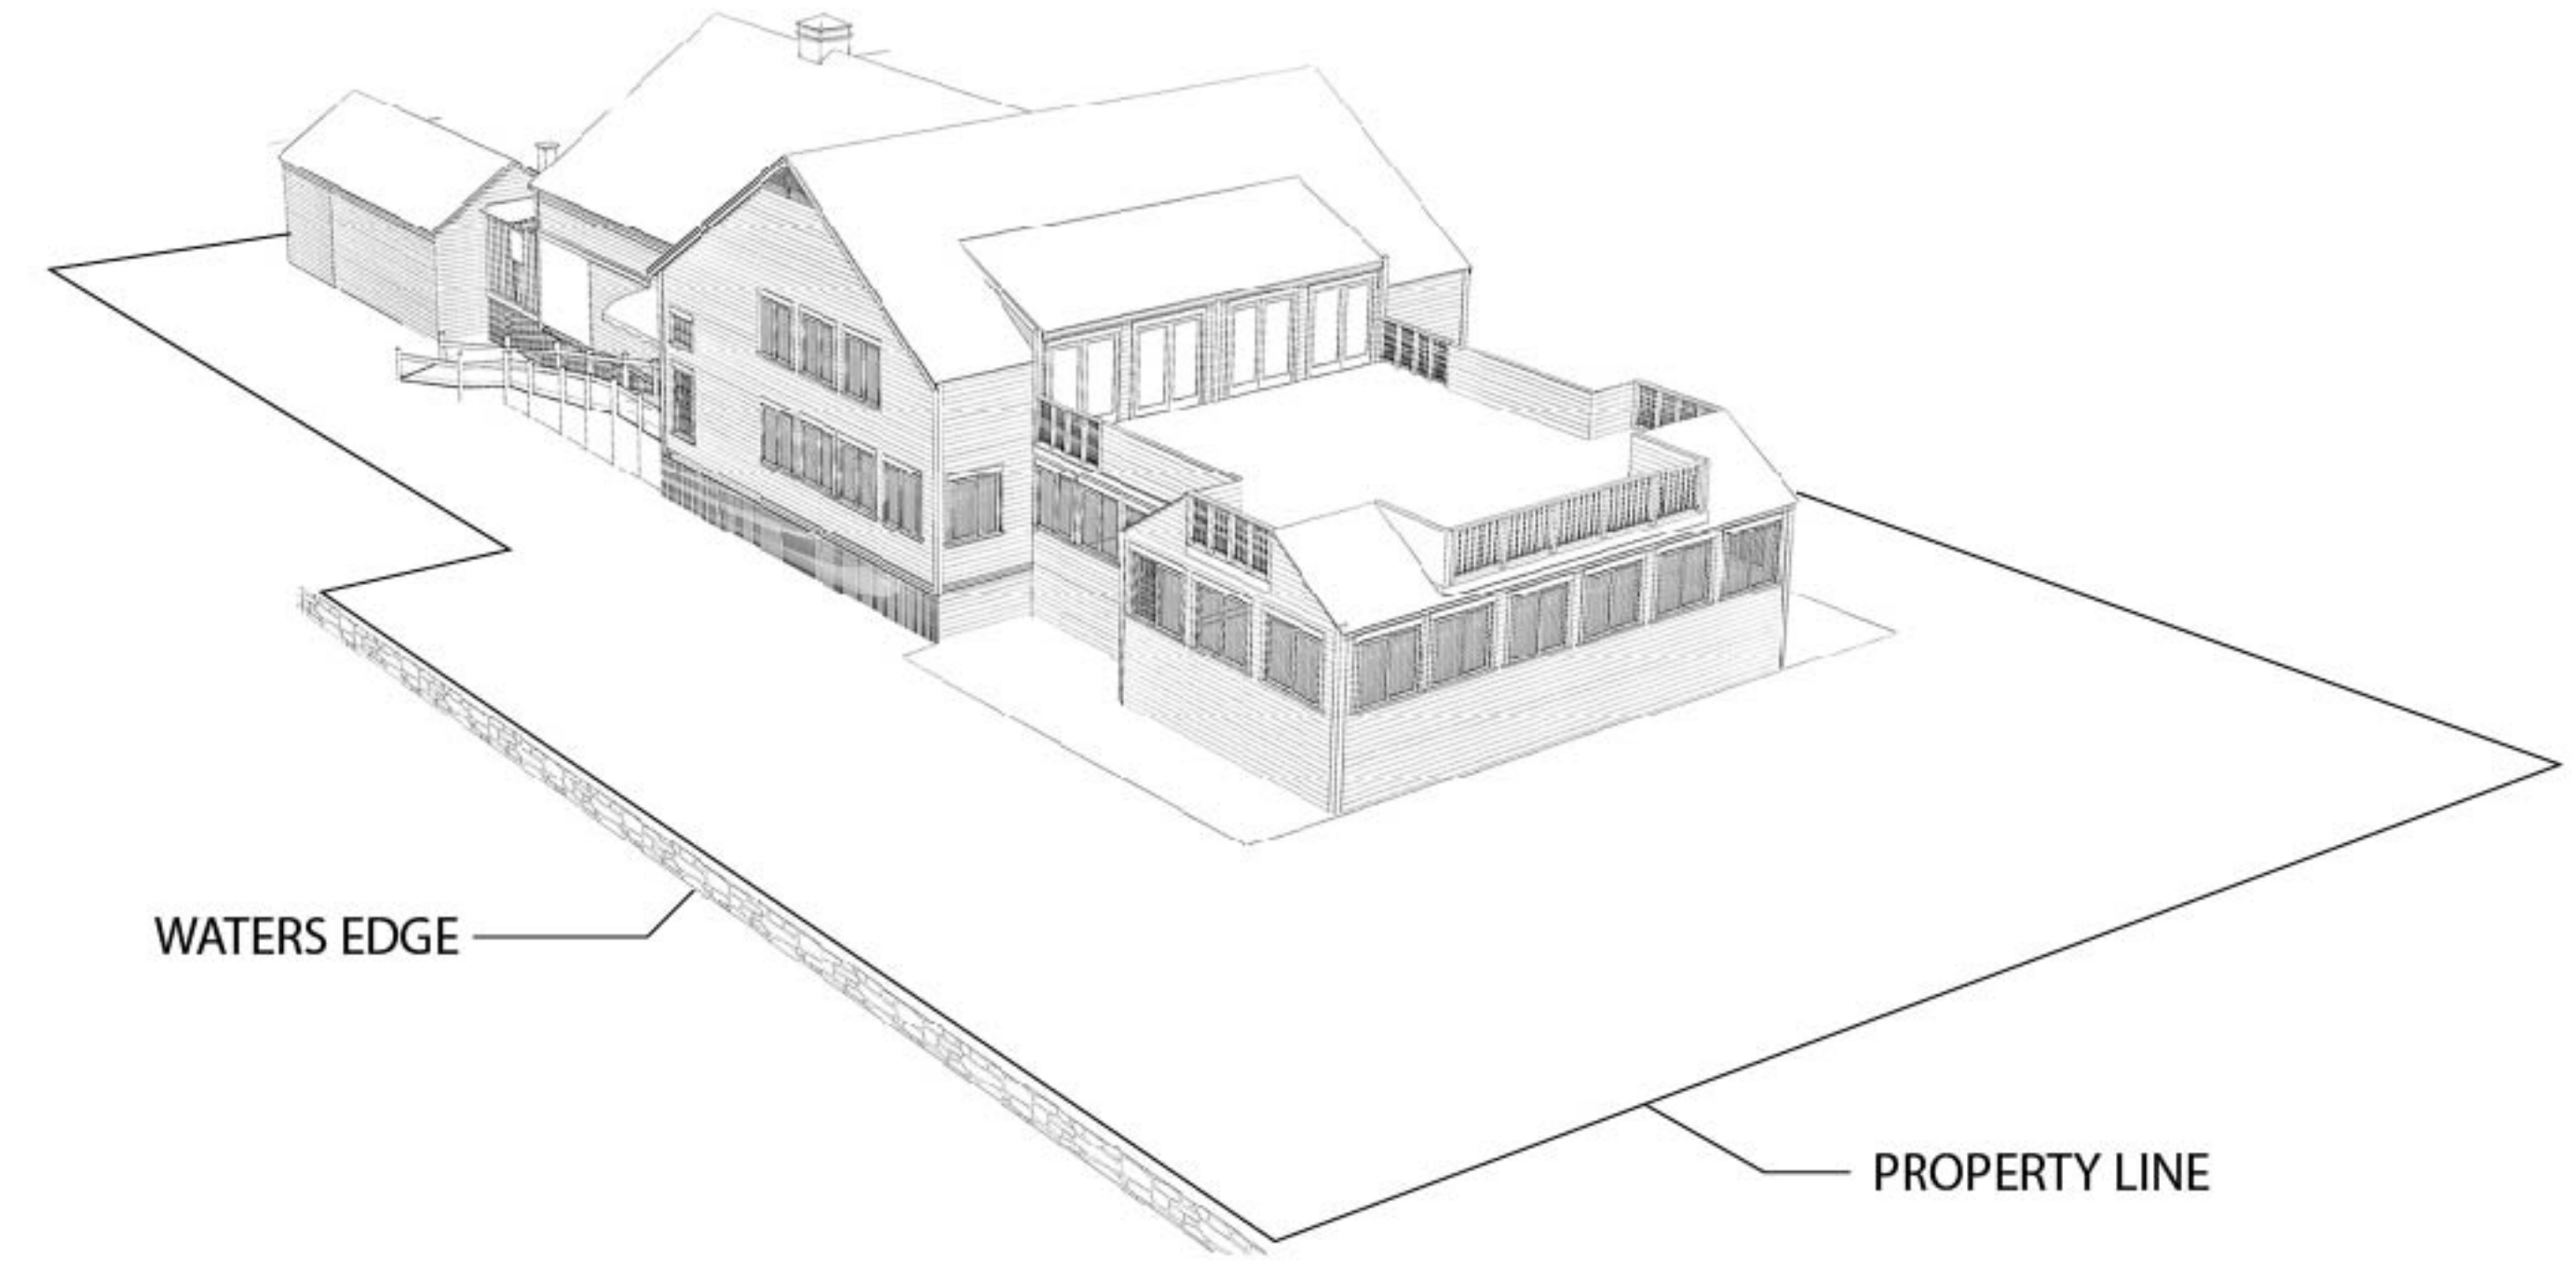

SITE PLAN

PRE-2005 SOUTH EAST VIEW

OCCUPANCY BY AREA - 310  
 OCCUPANCY ALLOWED - 300

2005- 2016 SOUTH EAST VIEW

OCCUPANCY BY AREA - 390  
 OCCUPANCY ALLOWED - 300

2017 SOUTH EAST VIEW

OCCUPANCY BY AREA - 438  
 OCCUPANCY BY SEATING PLAM: 378  
 OCCUPANCY ALLOWED - 300

SET: DATE: