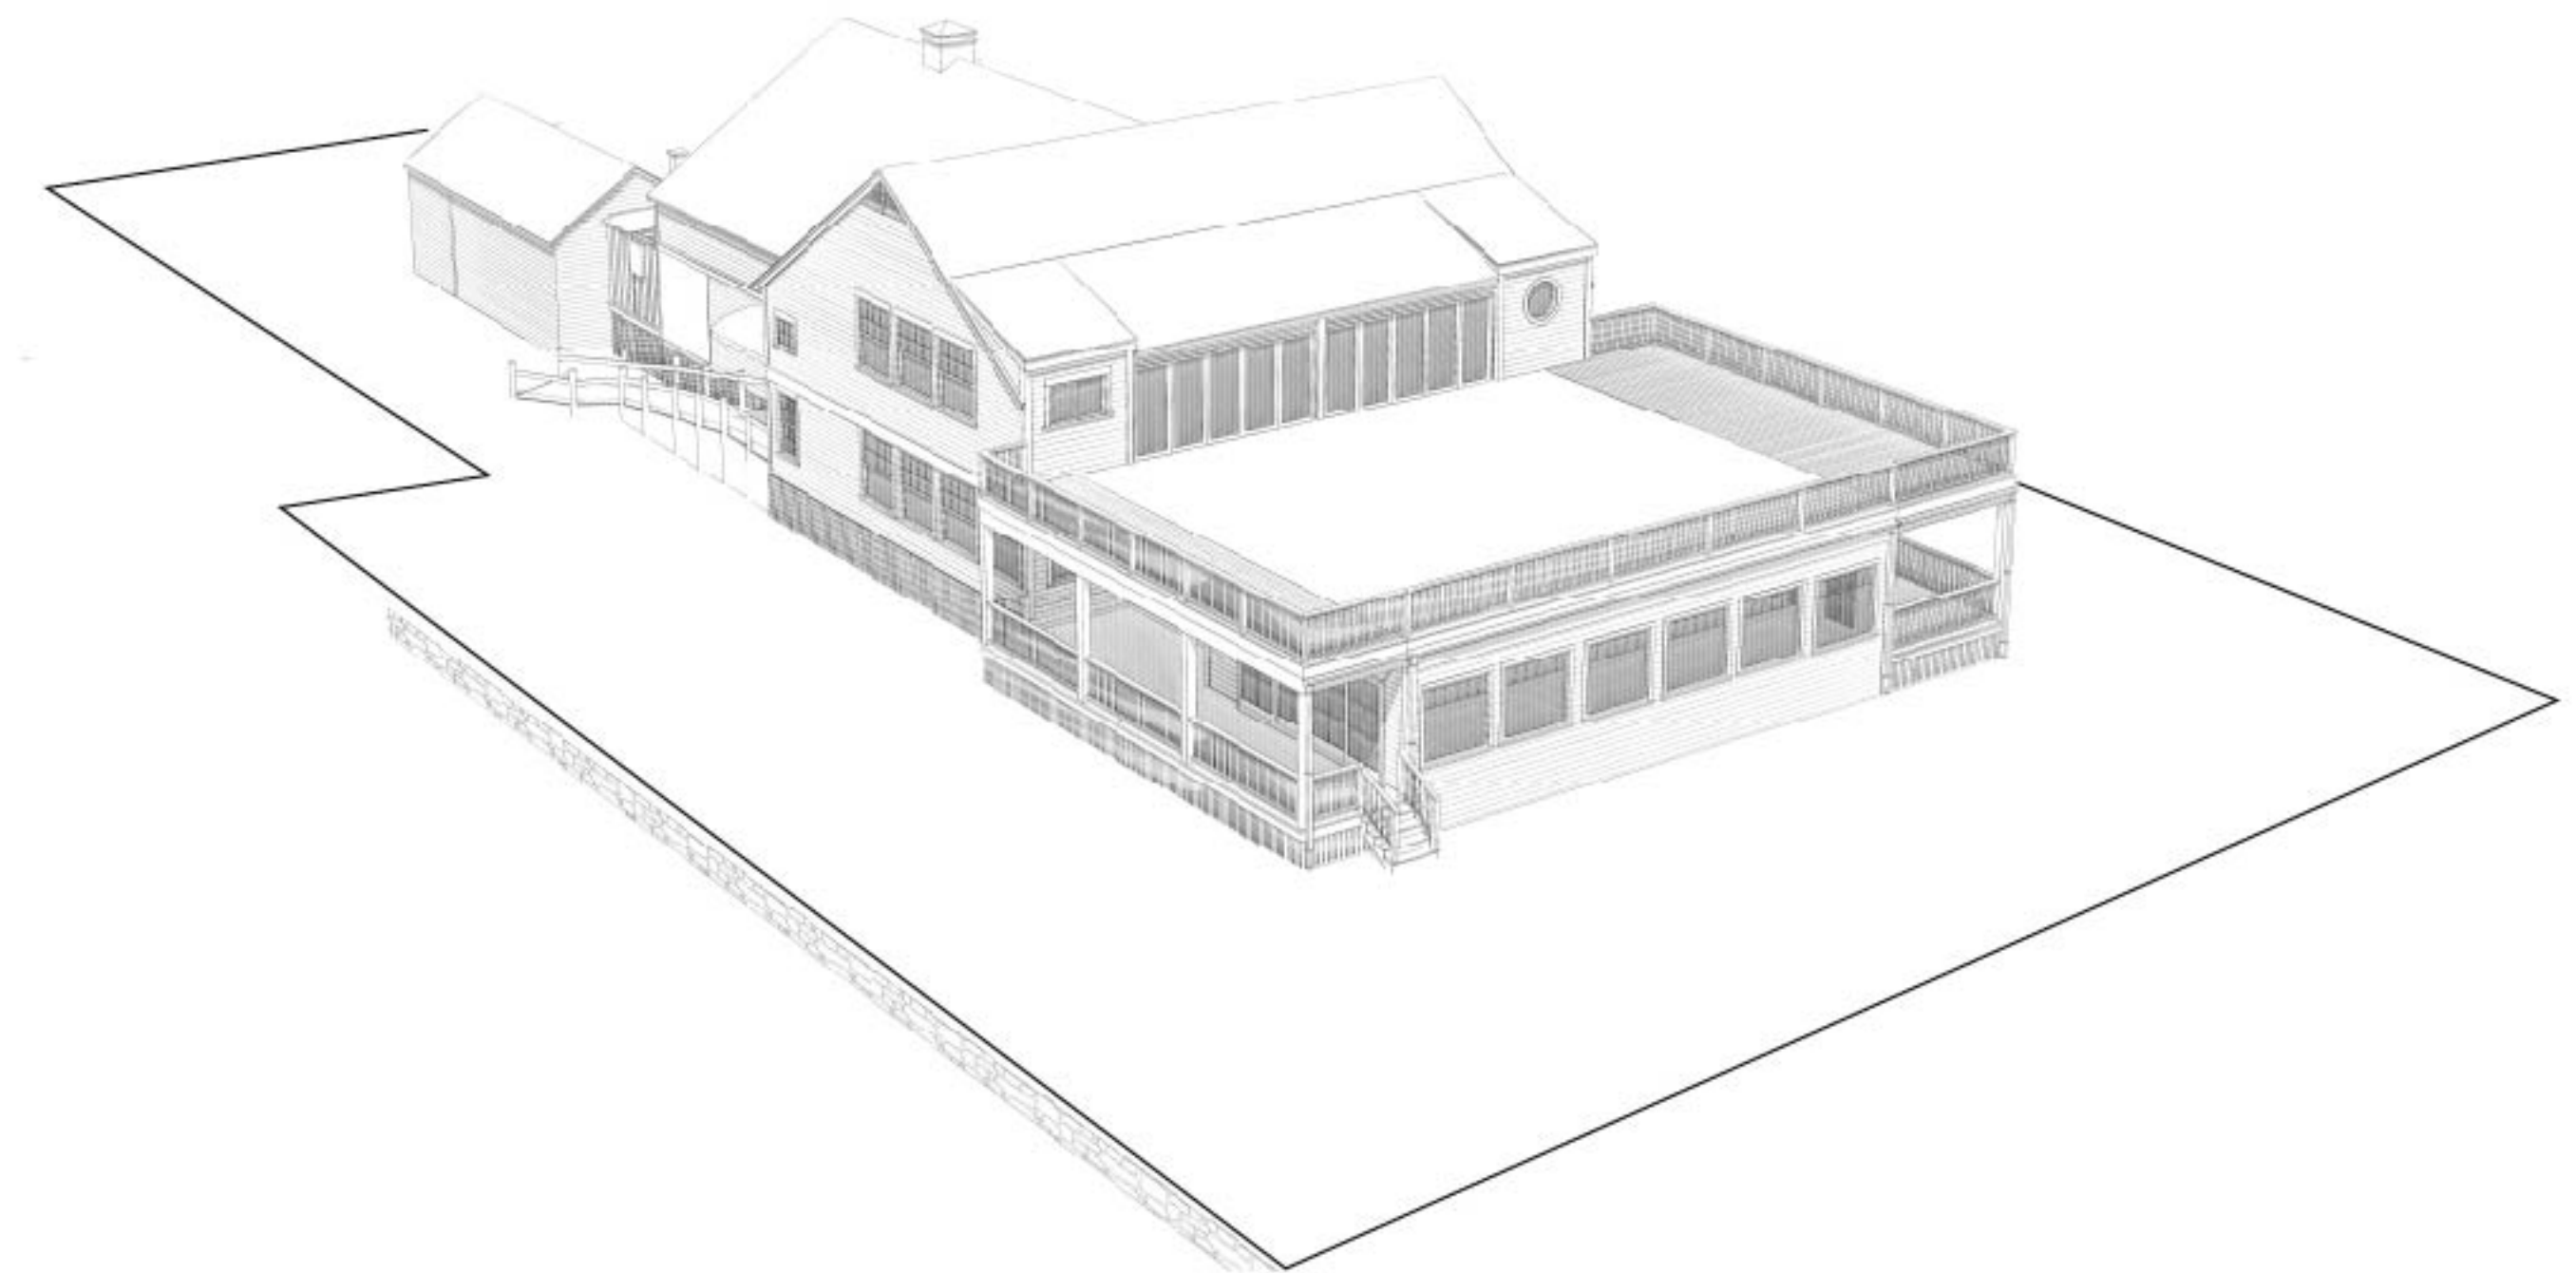

SITE PLAN

PRE-2005 SOUTH EAST VIEW

OCCUPANCY BY AREA - 310  
 OCCUPANCY ALLOWED - 300

2005- 2016 SOUTH EAST VIEW

OCCUPANCY BY AREA - 390  
 OCCUPANCY ALLOWED - 300

2017 SOUTH EAST VIEW

OCCUPANCY BY AREA - 438  
 OCCUPANCY BY SEATING PLAM: 378  
 OCCUPANCY ALLOWED - 300

SET: DATE: