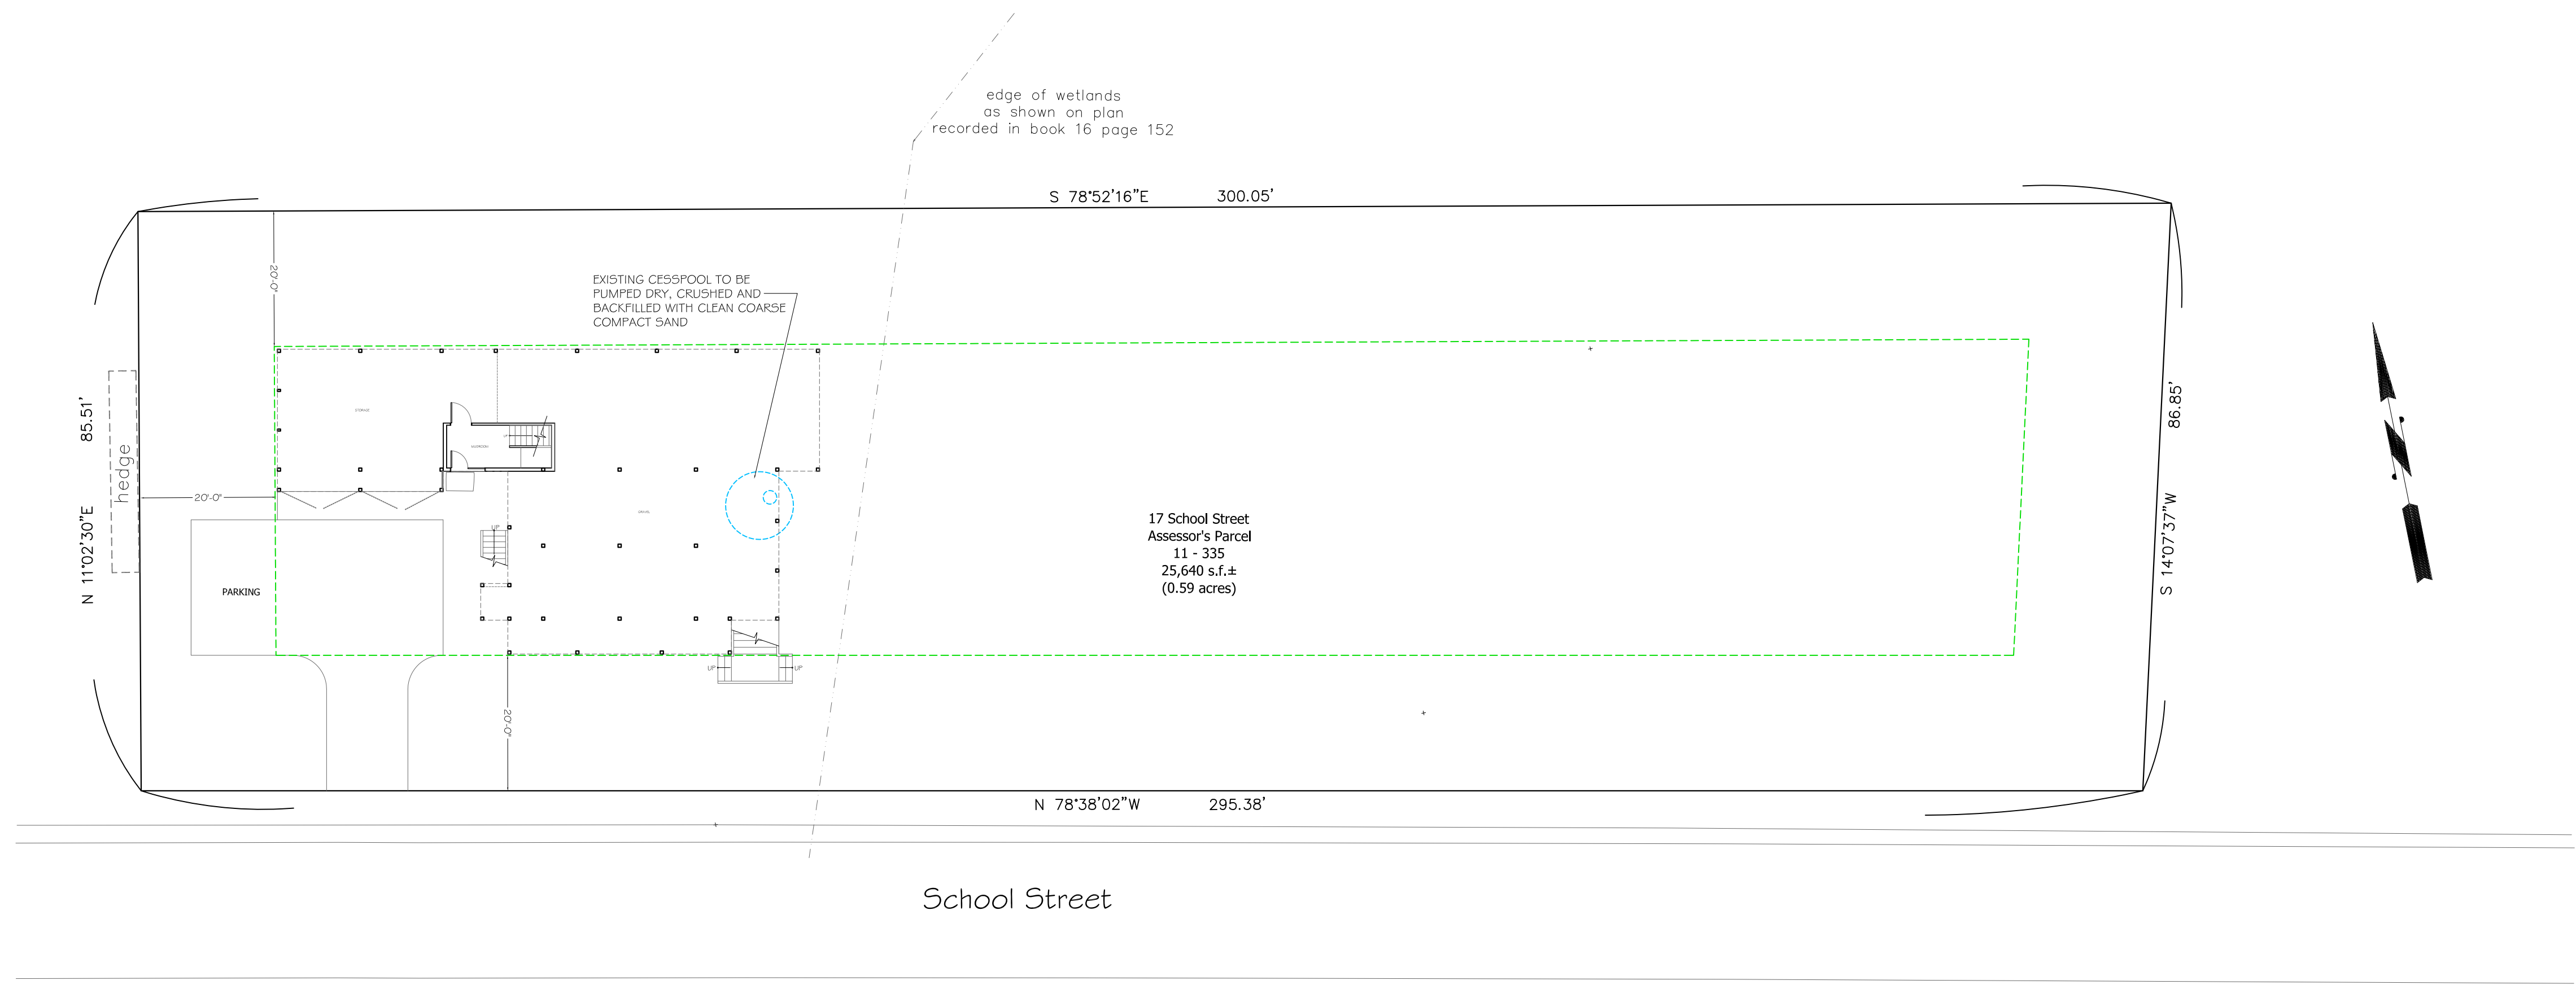

1

SITE PLAN

Scale: 1/16"=1'-0"

ISSUED DATE:  
06.24.2022

EXISTING SITE PLAN

Scale: 1/16"=1'-0"

**THOMSON RESIDENCE**  
17 SCHOOL STREET  
OAK BLUFFS, MA

breeseearchitects.com  
508 693 8272  
office@breeseearchitects.com

**1 SITE PLAN**

Scale: 1/16" = 1'-0"
