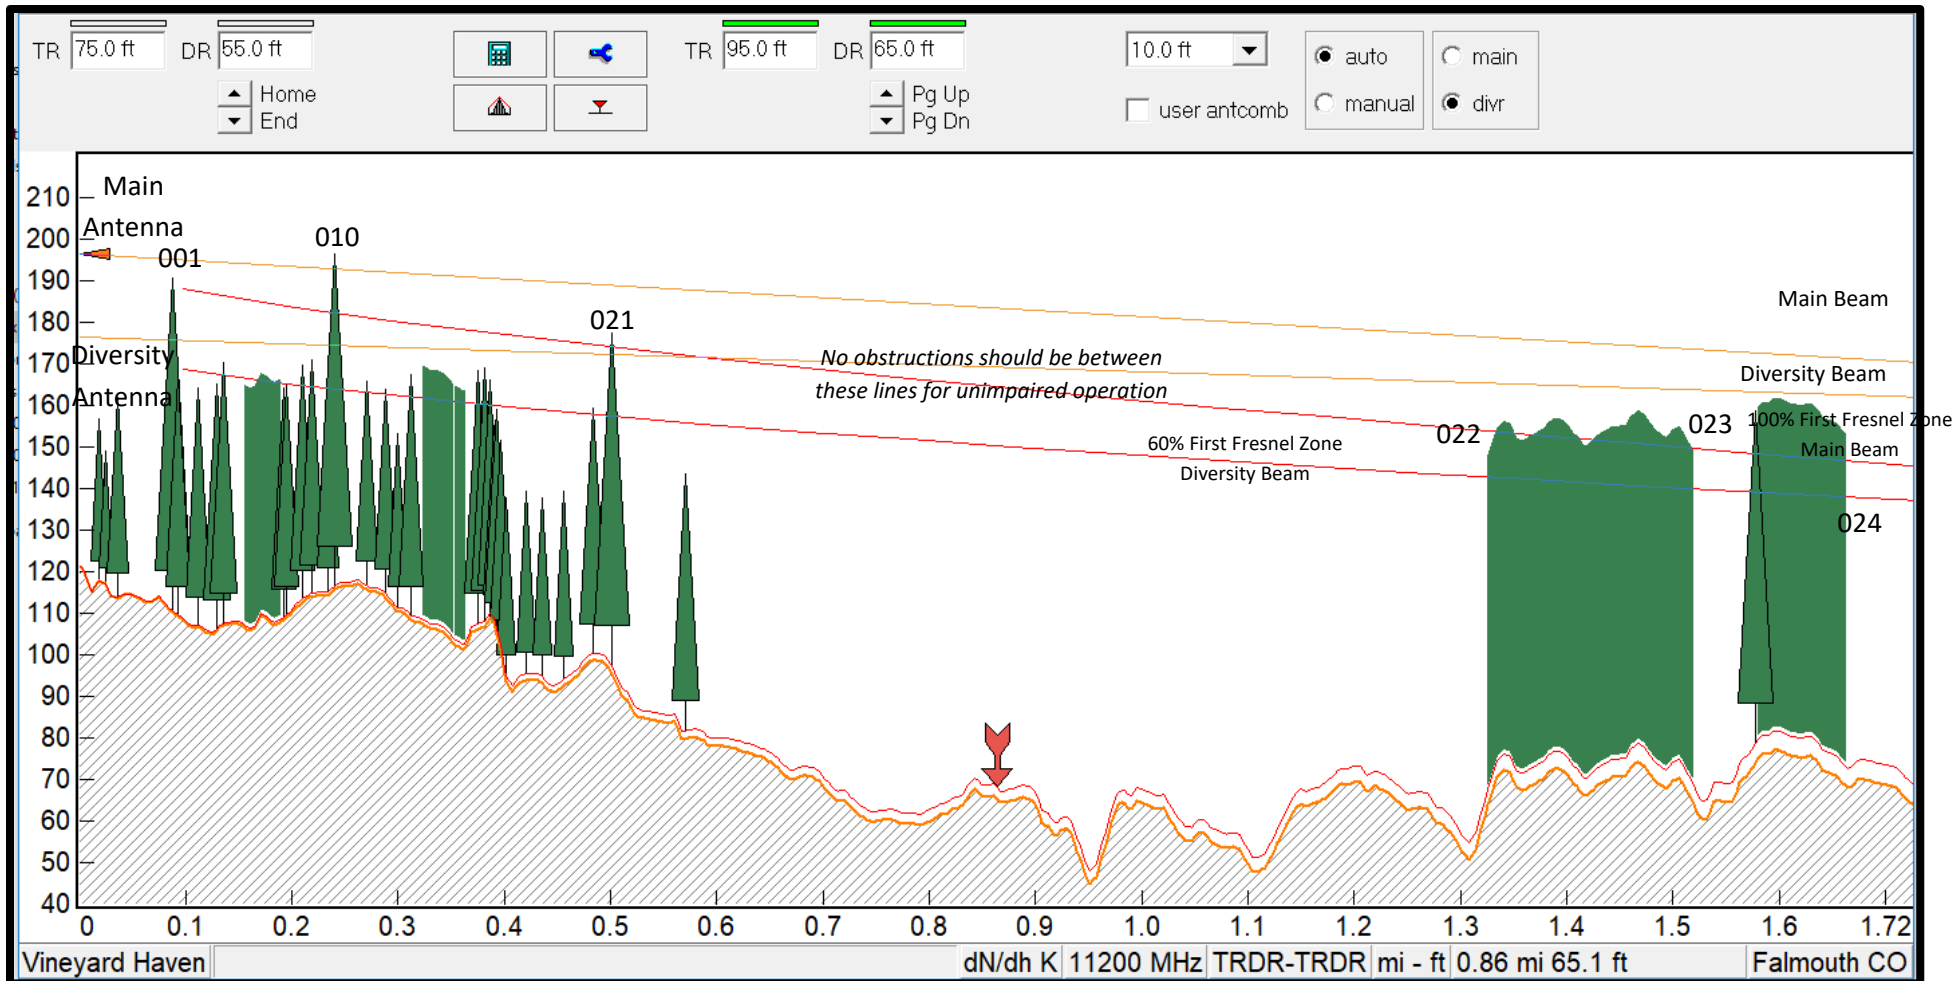

Vineyard Haven to Falmouth CO Path Profile (0 to 1.75 Miles) Main and Diversity Antennas Zoom from Pathloss 5 Software

Existing Antenna Heights and Current Tree Heights (No Future Growth Included)

Numbers Correspond to Obstructions ID Listed in the Table and Images

Vineyard Haven to Falmouth CO Path Profile (0 to 1.75 Miles) Main and Diversity Antennas Zoom from Pathloss 5 Software

Proposed Antenna Heights and Existing Tree Heights (No Future Growth Included)

Numbers Correspond to Obstructions ID Listed in the Table and Images

Vineyard Haven to Falmouth CO Path Profile (0 to 1.75 Miles) Main and Diversity Antennas Zoom from Pathloss 5 Software

Existing Antenna Heights and Future Growth Tree Heights (80' AGL) (numbered trees only)

Numbers Correspond to Obstructions ID Listed in the Table and Images

Vineyard Haven to Falmouth CO Path Profile (0 to 1.75 Miles) Main and Diversity Antennas Zoom from Pathloss 5 Software

Proposed Antenna Heights and Future Growth Tree Heights (80' AGL) (numbered trees only)