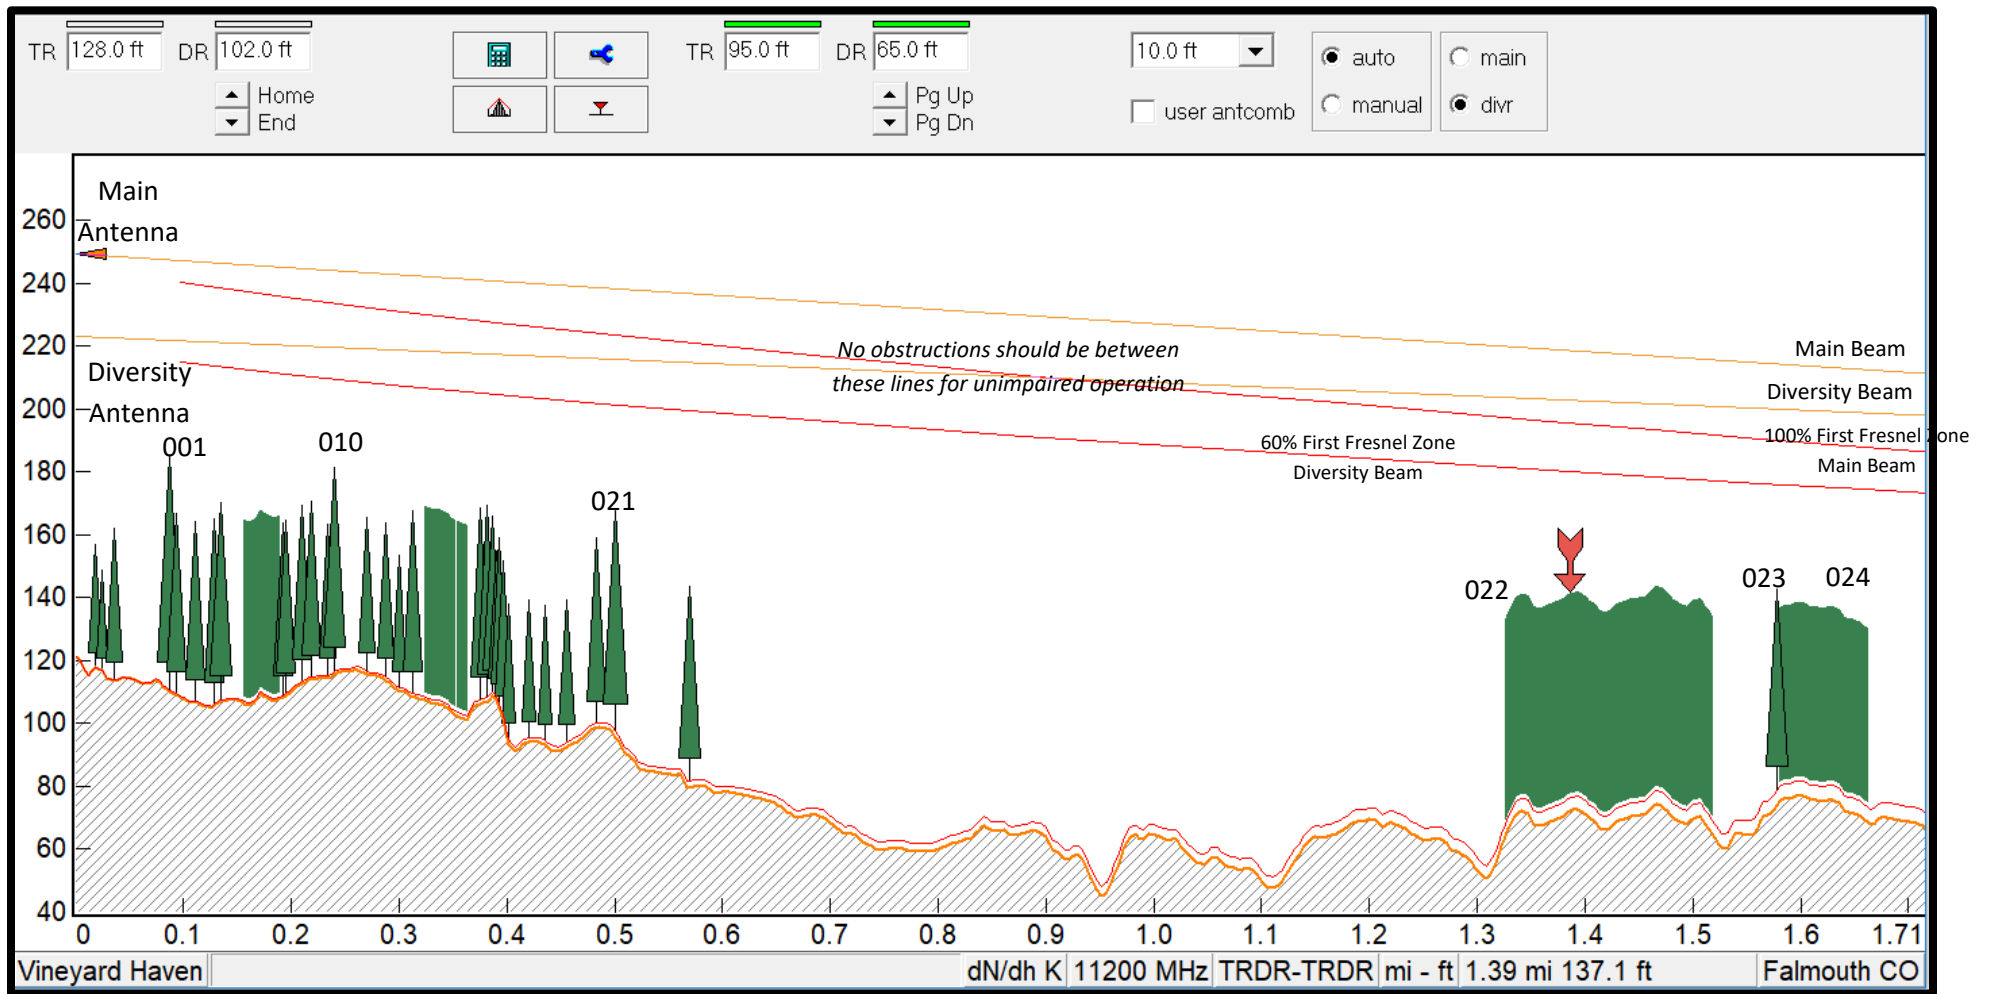

Vineyard Haven to Falmouth CO Path Profile (0 to 1.75 Miles) Main and Diversity Antennas Zoom from Pathloss 5 Software

Existing Antenna Heights and Current Tree Heights (No Future Growth Included)

Numbers Correspond to Obstructions ID Listed in the Table and Images

Vineyard Haven to Falmouth CO Path Profile (0 to 1.75 Miles) Main and Diversity Antennas Zoom from Pathloss 5 Software

Proposed Antenna Heights and Existing Tree Heights (No Future Growth Included)

Numbers Correspond to Obstructions ID Listed in the Table and Images

Vineyard Haven to Falmouth CO Path Profile (0 to 1.75 Miles) Main and Diversity Antennas Zoom from Pathloss 5 Software

Existing Antenna Heights and Future Growth Tree Heights (80' AGL) (numbered trees only)

Numbers Correspond to Obstructions ID Listed in the Table and Images

Vineyard Haven to Falmouth CO Path Profile (0 to 1.75 Miles) Main and Diversity Antennas Zoom from Pathloss 5 Software

Proposed Antenna Heights and Future Growth Tree Heights (80' AGL) (numbered trees only)