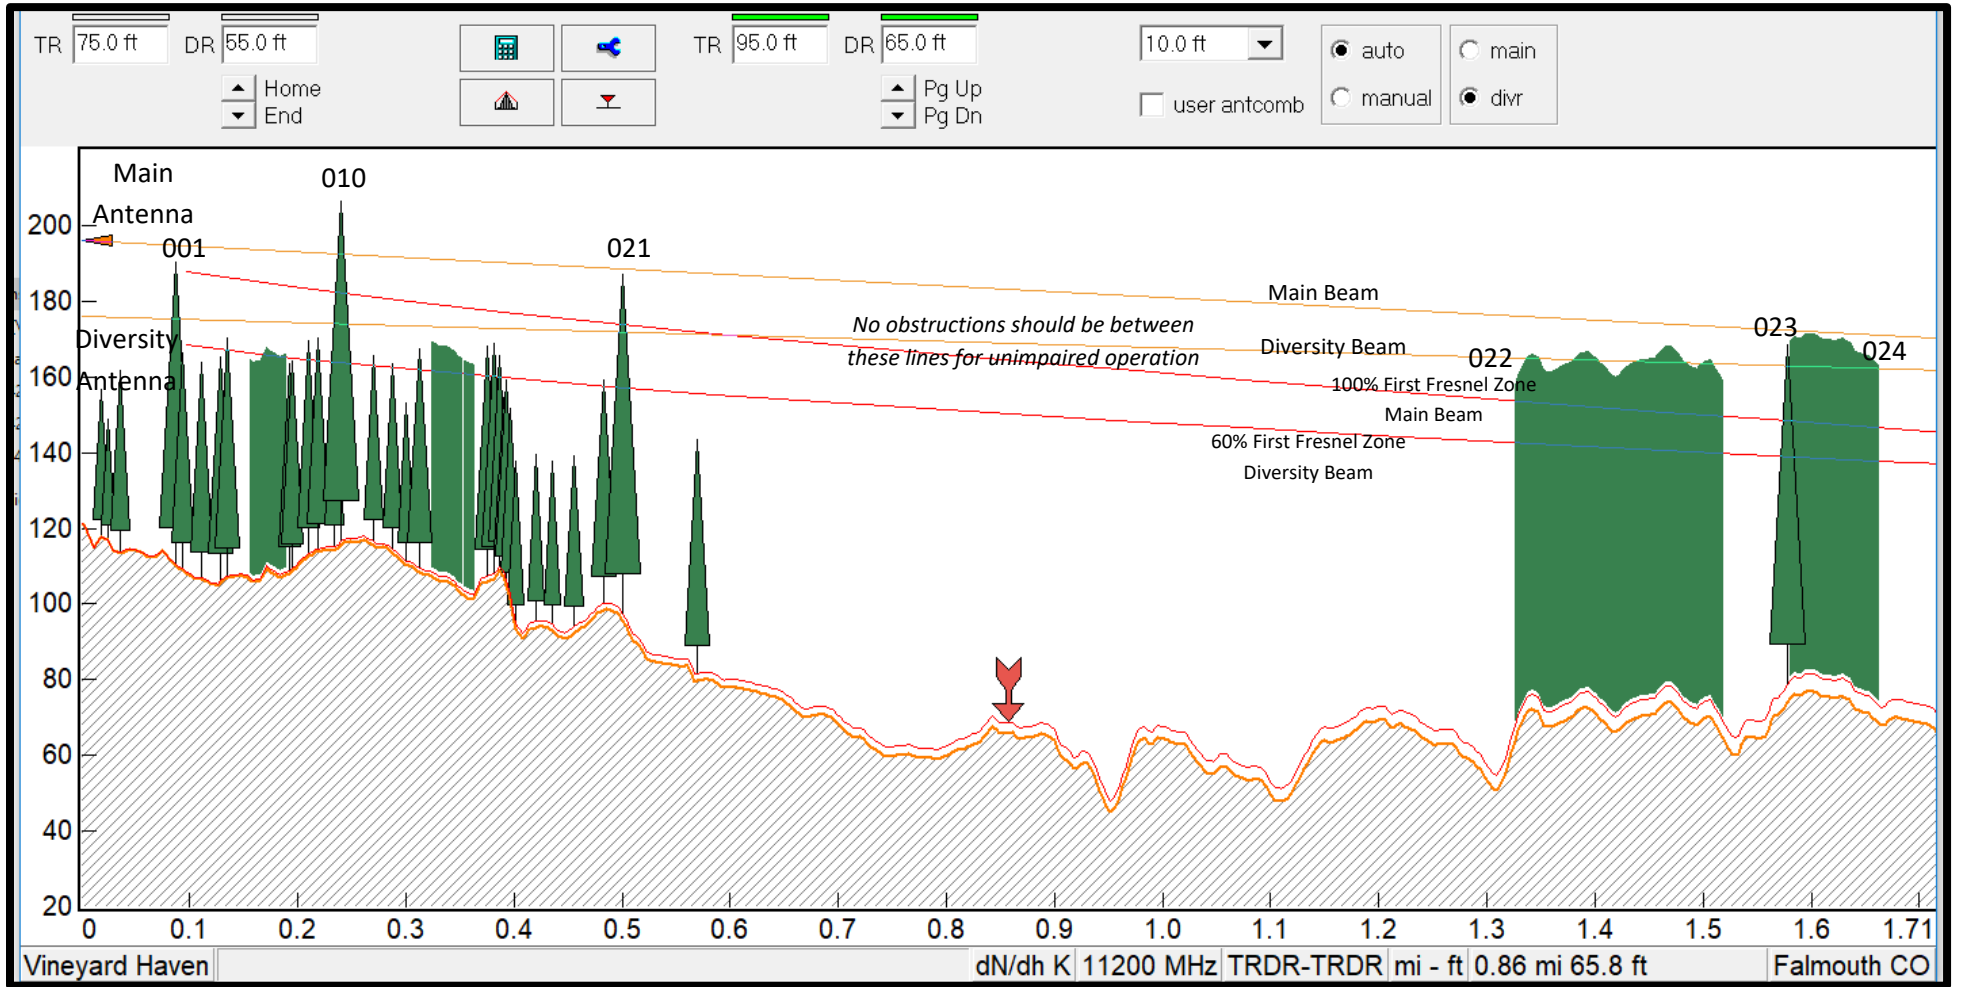

Vineyard Haven to Falmouth CO Path Profile (0 to 1.75 Miles) Main and Diversity Antennas Zoom from Pathloss 5 Software

Existing Antenna Heights and Future Growth Tree Heights (80' AGL) (numbered trees only)

Numbers Correspond to Obstructions ID Listed in the Table and Images

Vineyard Haven to Falmouth CO Path Profile (0 to 1.75 Miles) Main and Diversity Antennas Zoom from Pathloss 5 Software

Proposed Antenna Heights and Future Growth Tree Heights (80' AGL) (numbered trees only)

Numbers Correspond to Obstructions ID Listed in the Table and Images

Vineyard Haven to Falmouth CO Path Profile (0 to 1.75 Miles) Main and Diversity Antennas Zoom from Pathloss 5 Software

Existing Antenna Heights and Future Growth Tree Heights (90' AGL) (numbered trees only)

Numbers Correspond to Obstructions ID Listed in the Table and Images

Vineyard Haven to Falmouth CO Path Profile (0 to 1.80 Miles) Main and Diversity Antennas Zoom from Pathloss 5 Software

Proposed Antenna Heights and Future Growth Tree Heights (90' AGL) (numbered trees only)