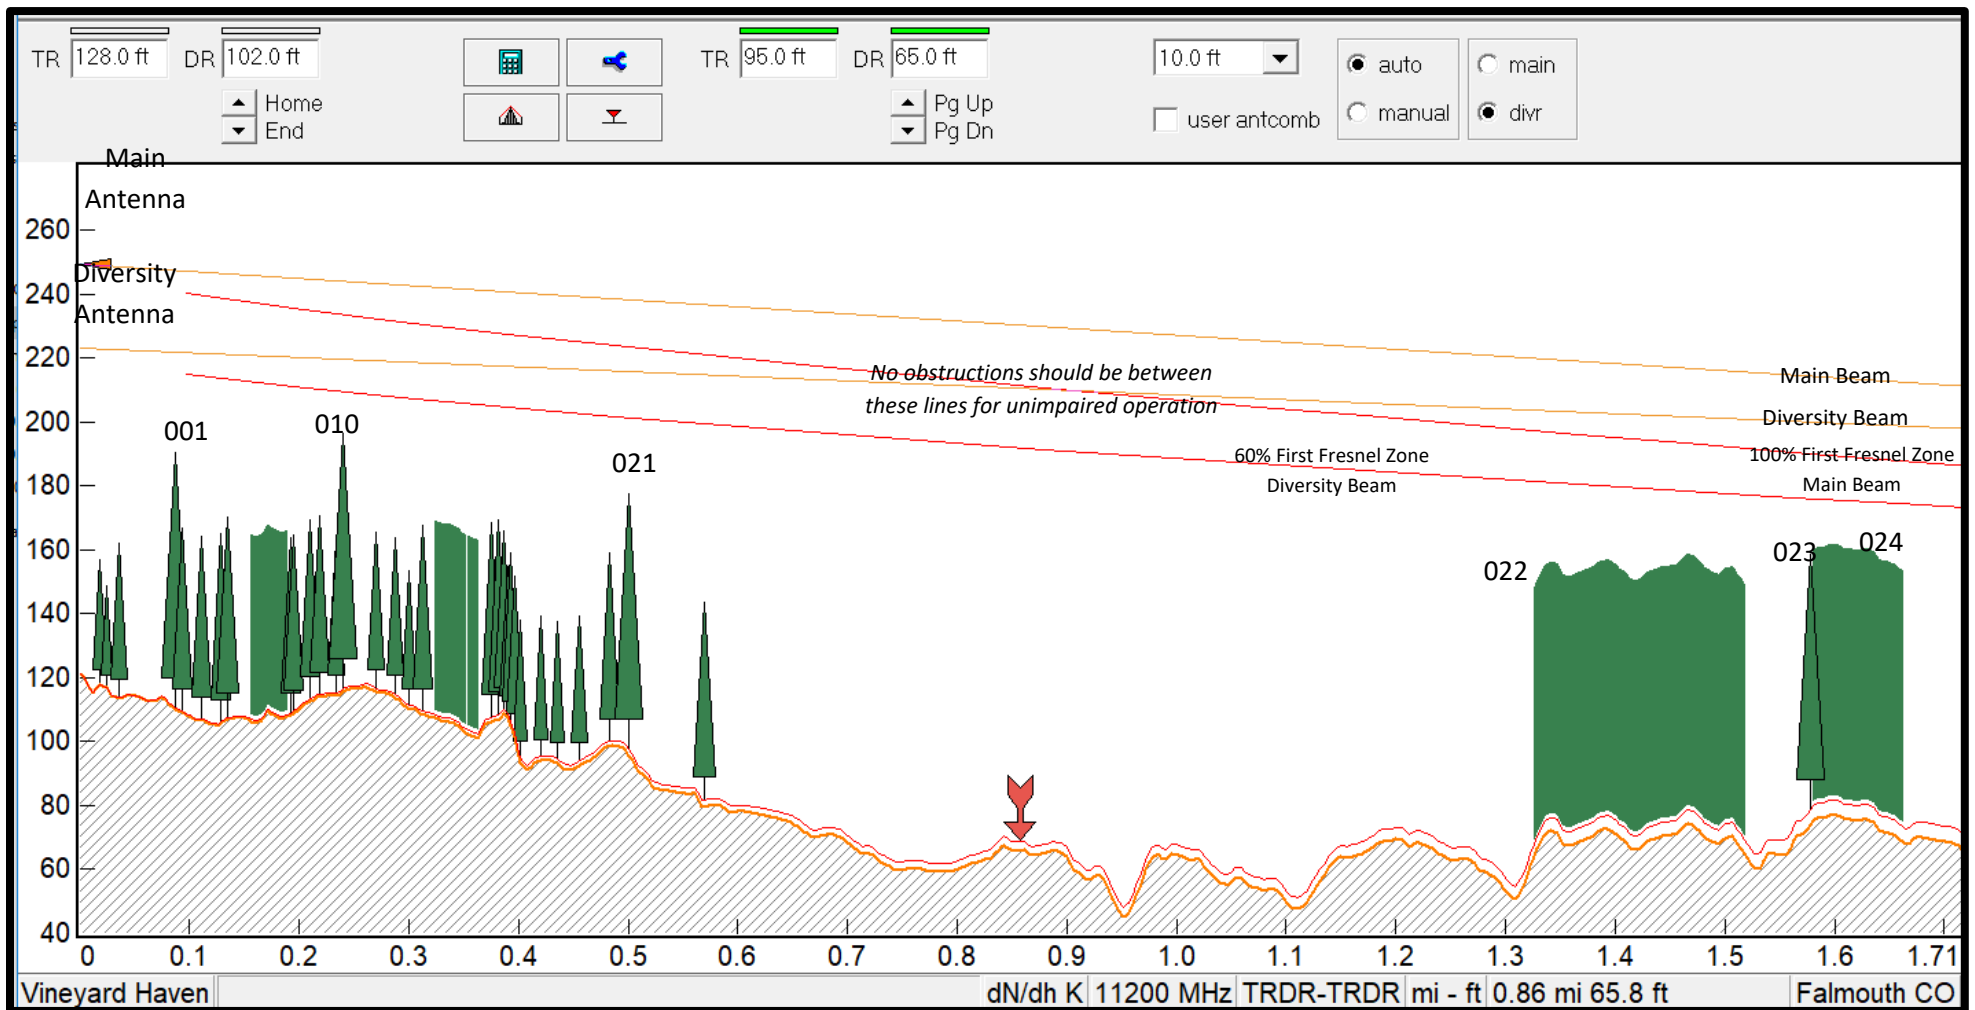

Vineyard Haven to Falmouth CO Path Profile (0 to 1.75 Miles) Main and Diversity Antennas Zoom from Pathloss 5 Software

Proposed Antenna Heights and Existing Tree Heights (No Future Growth Included)

Numbers Correspond to Obstructions ID Listed in the Table and Images

Vineyard Haven to Falmouth CO Path Profile (0 to 1.75 Miles) Main and Diversity Antennas Zoom from Pathloss 5 Software

Existing Antenna Heights and Future Growth Tree Heights (80' AGL) (numbered trees only)

Numbers Correspond to Obstructions ID Listed in the Table and Images

Vineyard Haven to Falmouth CO Path Profile (0 to 1.75 Miles) Main and Diversity Antennas Zoom from Pathloss 5 Software

Proposed Antenna Heights and Future Growth Tree Heights (80' AGL) (numbered trees only)

Numbers Correspond to Obstructions ID Listed in the Table and Images

Vineyard Haven to Falmouth CO Path Profile (0 to 1.75 Miles) Main and Diversity Antennas Zoom from Pathloss 5 Software

Existing Antenna Heights and Future Growth Tree Heights (90' AGL) (numbered trees only)