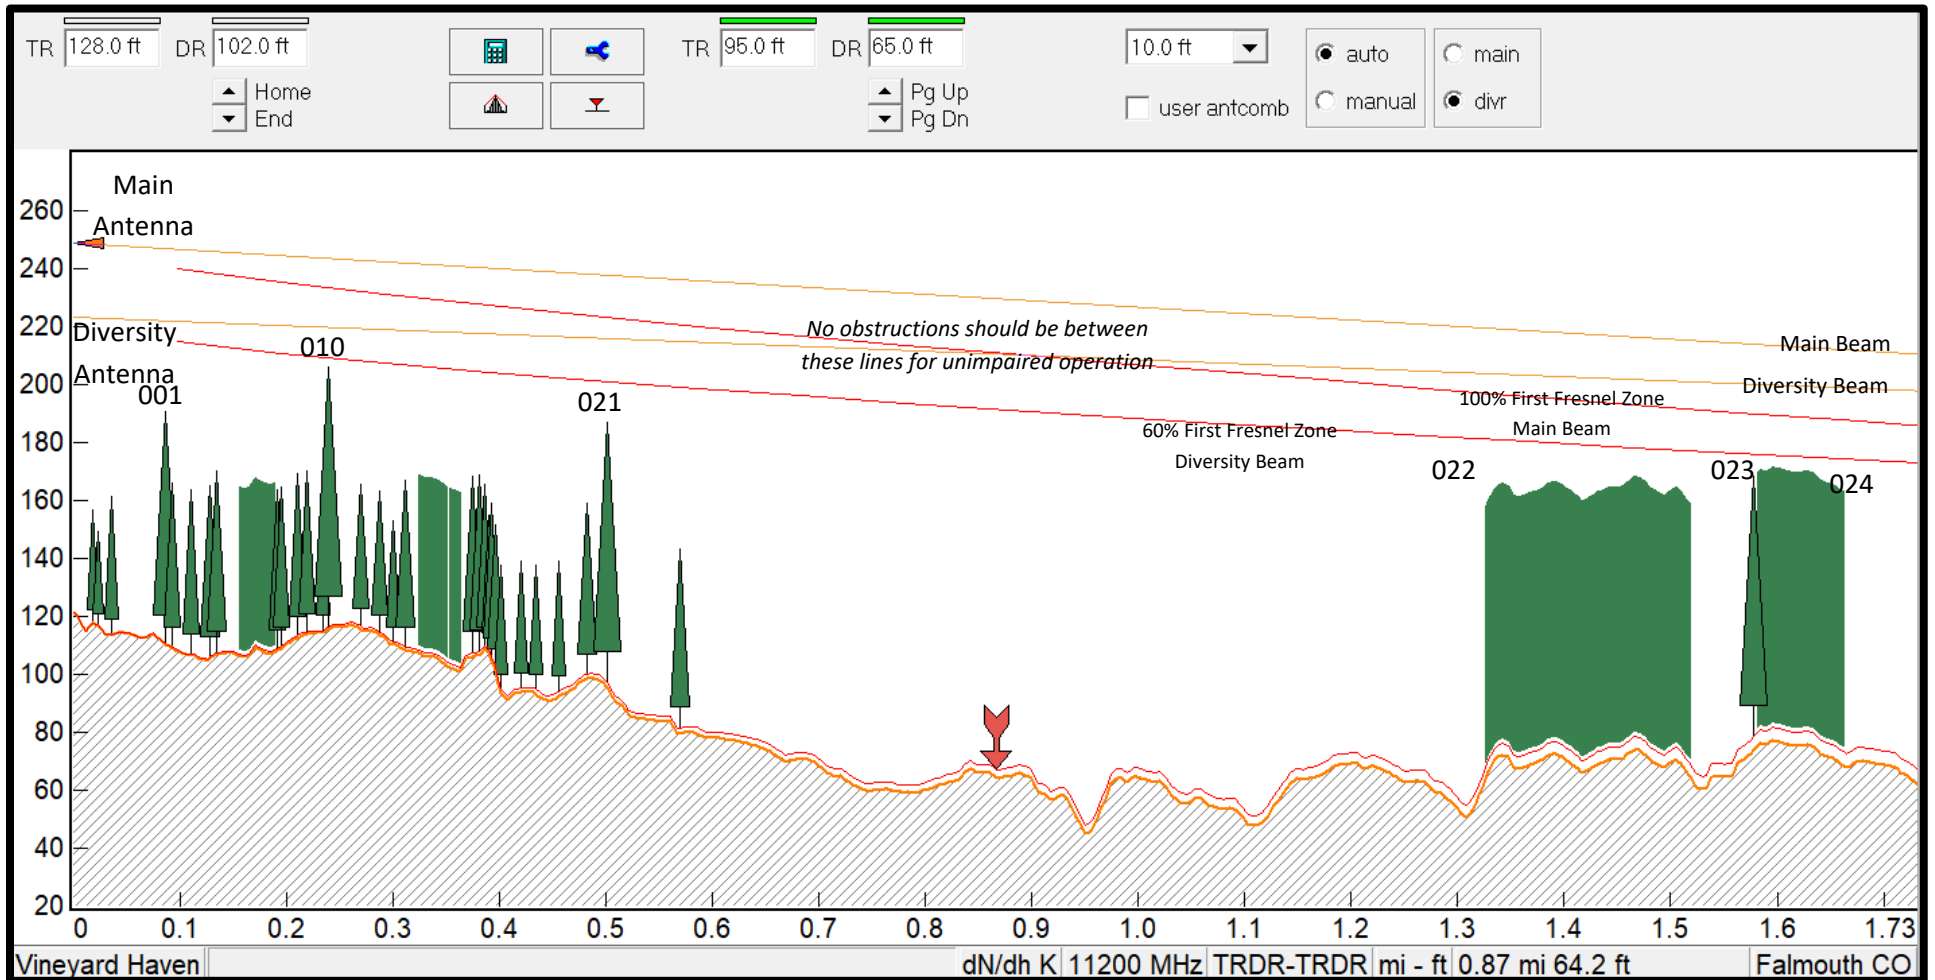

Vineyard Haven to Falmouth CO Path Profile (0 to 1.75 Miles) Main and Diversity Antennas Zoom from Pathloss 5 Software

Existing Antenna Heights and Future Growth Tree Heights (80' AGL) (numbered trees only)

Numbers Correspond to Obstructions ID Listed in the Table and Images

Vineyard Haven to Falmouth CO Path Profile (0 to 1.75 Miles) Main and Diversity Antennas Zoom from Pathloss 5 Software

Proposed Antenna Heights and Future Growth Tree Heights (80' AGL) (numbered trees only)

Numbers Correspond to Obstructions ID Listed in the Table and Images

Vineyard Haven to Falmouth CO Path Profile (0 to 1.75 Miles) Main and Diversity Antennas Zoom from Pathloss 5 Software

Existing Antenna Heights and Future Growth Tree Heights (90' AGL) (numbered trees only)

Numbers Correspond to Obstructions ID Listed in the Table and Images

Vineyard Haven to Falmouth CO Path Profile (0 to 1.80 Miles) Main and Diversity Antennas Zoom from Pathloss 5 Software

Proposed Antenna Heights and Future Growth Tree Heights (90' AGL) (numbered trees only)