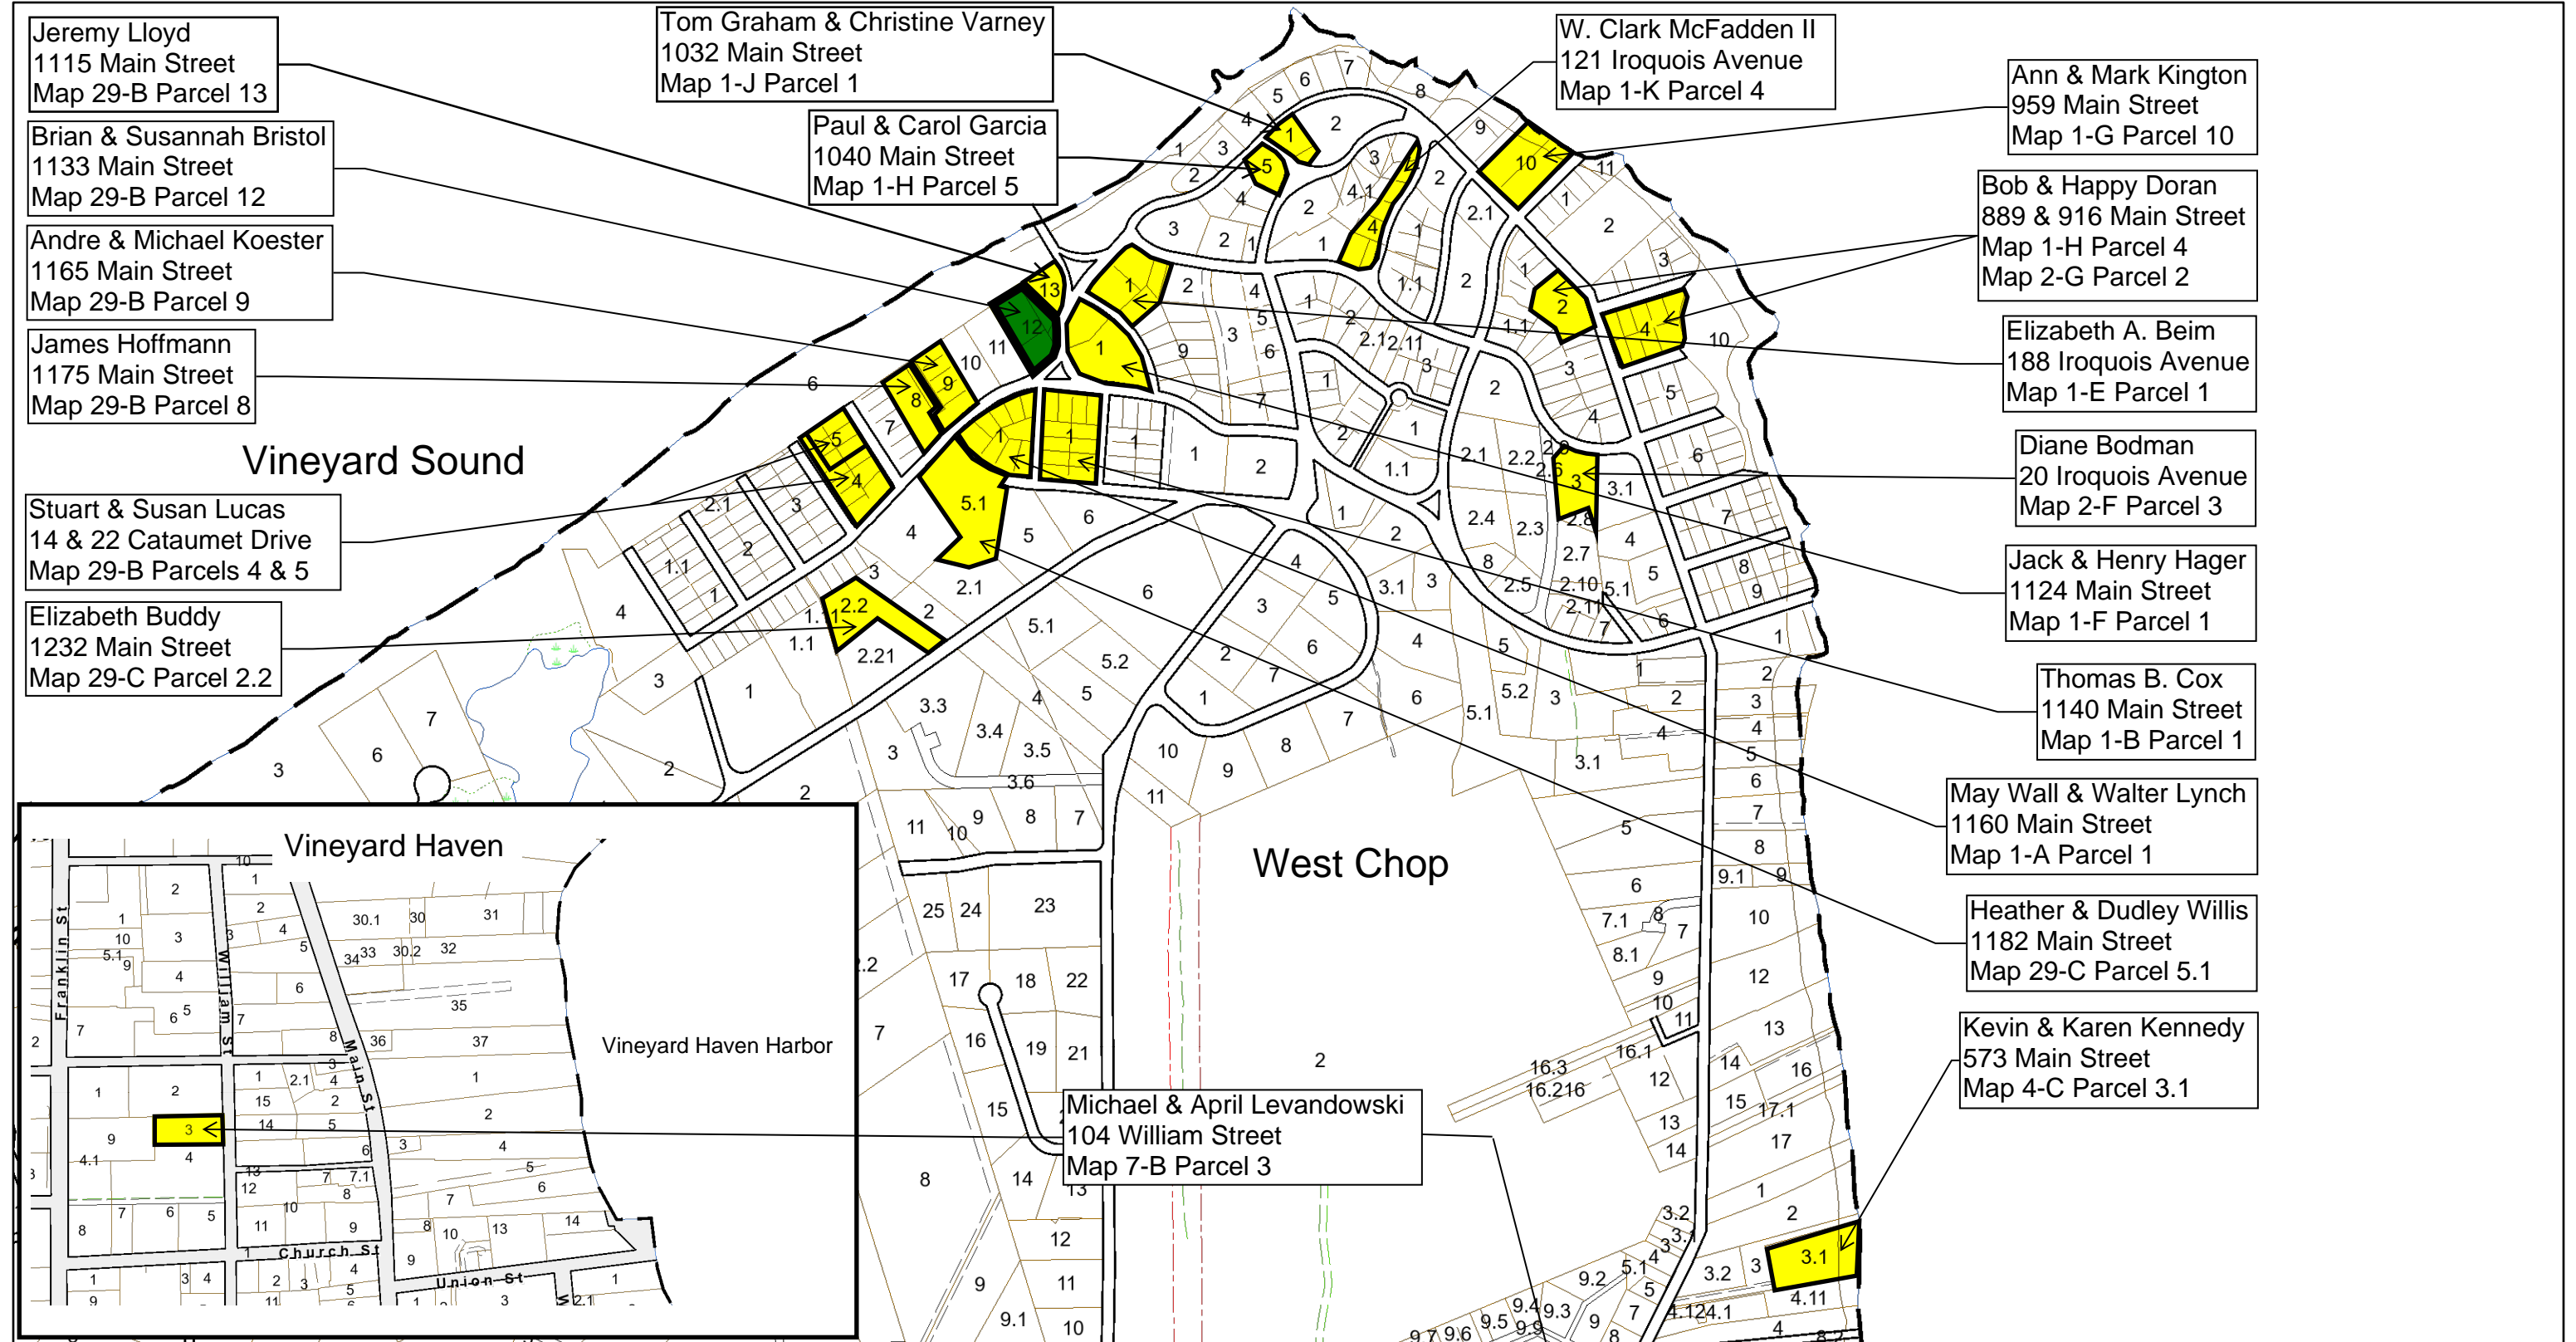

# 102490 Bristol Locus Map

Tisbury, MA

1 inch = 564 Feet

July 19, 2022

www.cai-tech.com

Data shown on this map is provided for planning and informational purposes only. The municipality and CAI Technologies are not responsible for any use for other purposes or misuse or misrepresentation of this map.