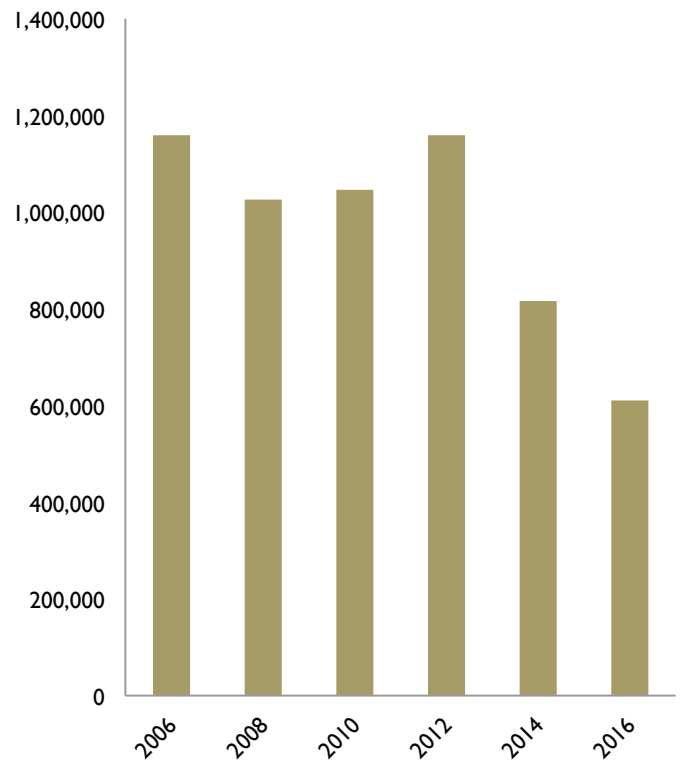

Channeled Whelk

Other Species Landed

Finfish

Bonito, Atlantic
Butterfish
Dogfish, Smooth
Dolphinfish
Flounder, Unk
Hake, Silver
Mackerel, Atlantic
Mackerel, Spanish
Menhaden
Shark, Mako
Shark, Porbeagle
Shark, Thresher
Spot
Swordfish
Golden Tilefish
Triggerfish
Tuna, Albacore
Tuna, Bigeye
Tuna, Bluefin
Tuna, Little
Tuna, Skipjack
Tuna, Yellowfin
Wahoo

Groundfish

Cod, Atlantic
Dogfish, Spiny
Flounder, Plaice, American
Flounder, Sand Dab
Flounder, Witch
Flounder, Yellowtail
Goosefish
Haddock
Hake, Atlantic, White
Pollock, Atlantic
Skates
Wolffish, Atlantic

Invertebrates

Crab, Atlantic Rock
Crab, Green
Crab, Horseshoe
Crab, Jonah
Crab, Northern Stone
Crab, Red Deep-sea
Crab, Blue
Snails(Conchs)
Squid, Long Finned
Squid, Short Finned
Whelk, Knobbed
Whelk, Waved

Shellfish

Clam, Blood Arch
Clam, Razor, Atlantic
Mussel, Blue
Clam, Surf
Scallop, Sea