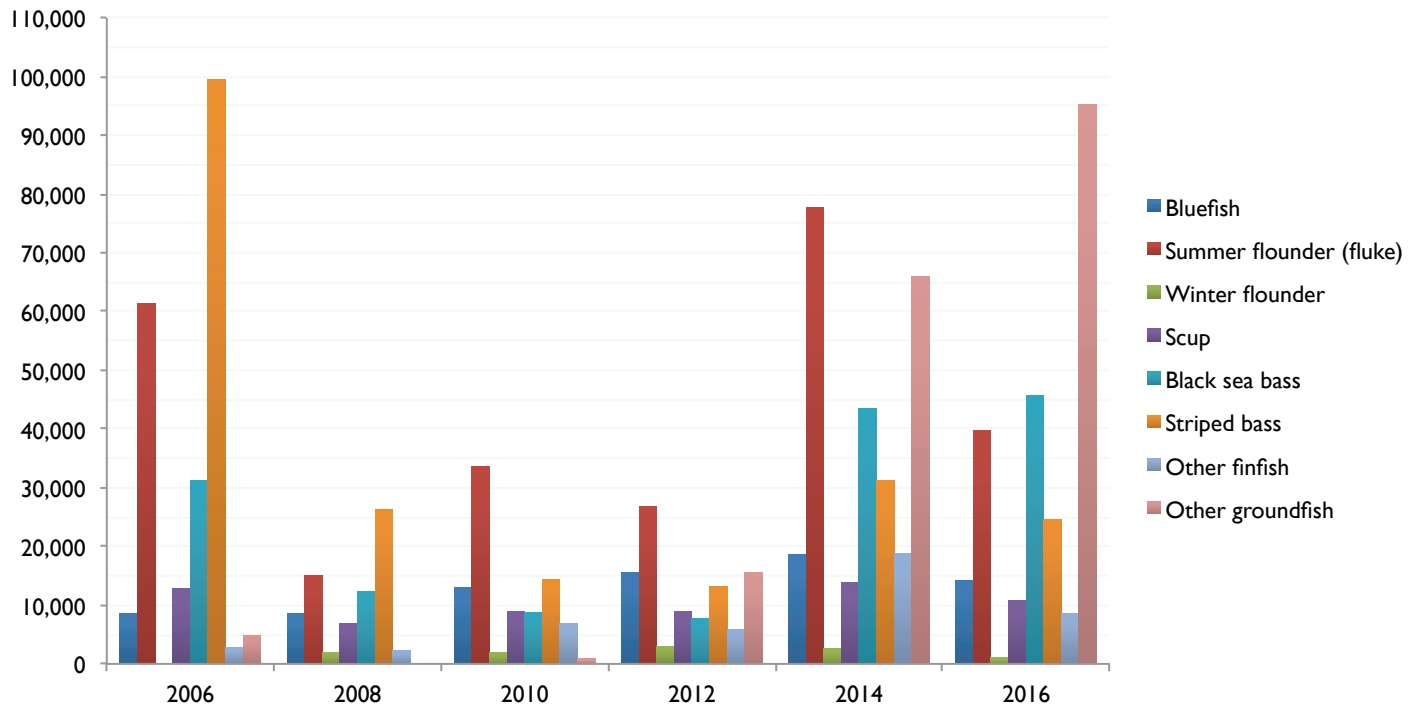

Finfish and Groundfish Landings

Shellfish landings 2006–2016

Source: Standard Atlantic Fisheries Information System (SAFIS) Dealer Database; provided by the Division of Marine Fisheries

	2006	2008	2010	2012	2014	2016
Northern quahog	161,782	76,656	84,134	94,986	110,639	195,400
Soft clam	19,409	27,658	15,452	32,081	29,636	28,288
Eastern oyster	180,438	94,889	152,515	425,410	406,143	630,463
Bay scallop	190,239	184,460	247,970	166,238	264,820	168,556
Channeled whelk	1,159,451	1,026,130	1,044,927	1,158,124	816,878	611,686
Other shellfish	14,270	67,618	32,413	*	166,736	*

* Withheld.