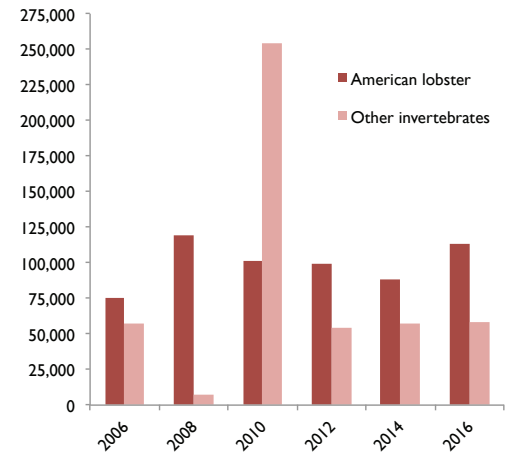

Appendix B: Landings and other species

Finfish, groundfish and invertebrate landings in Dukes County, 2006–2016

Source: Standard Atlantic Fisheries Information System (SAFIS) Dealer Database; provided by the Division of Marine Fisheries

	2006	2008	2010	2012	2014	2016
Bluefish	8,613	8,616	13,012	15,575	18,704	14,221
Other finfish	2,862	2,249	6,899	5,851	18,819	8,552
Summer flounder	61,435	15,028	33,672	26,872	77,757	39,688
Winter flounder	*	2,026	1,974	3,024	2,615	1,091
Other groundfish	4,795	*	849	15,574	65,964	95,330
Other invertebrates	56,995	6,997	254,572	54,645	57,031	58,636
American lobster	75,746	118,914	101,696	99,296	88,295	112,873
Scup	12,835	6,959	8,960	8,858	13,789	10,848
Black sea bass	31,216	12,407	8,708	7,673	43,520	45,683
Striped bass	99,550	26,247	14,415	13,121	31,282	24,582

* Withheld.

Invertebrate Landings