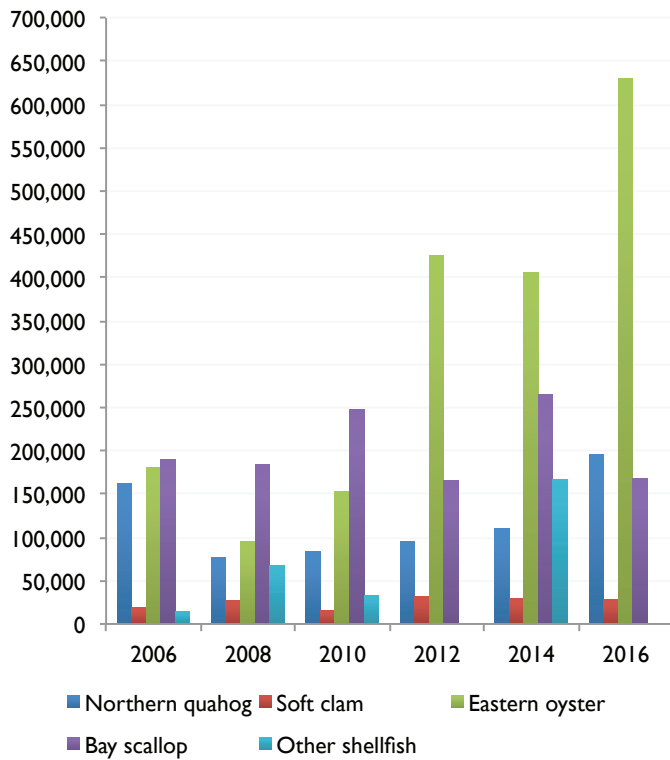

Shellfish (Minus Whelk)