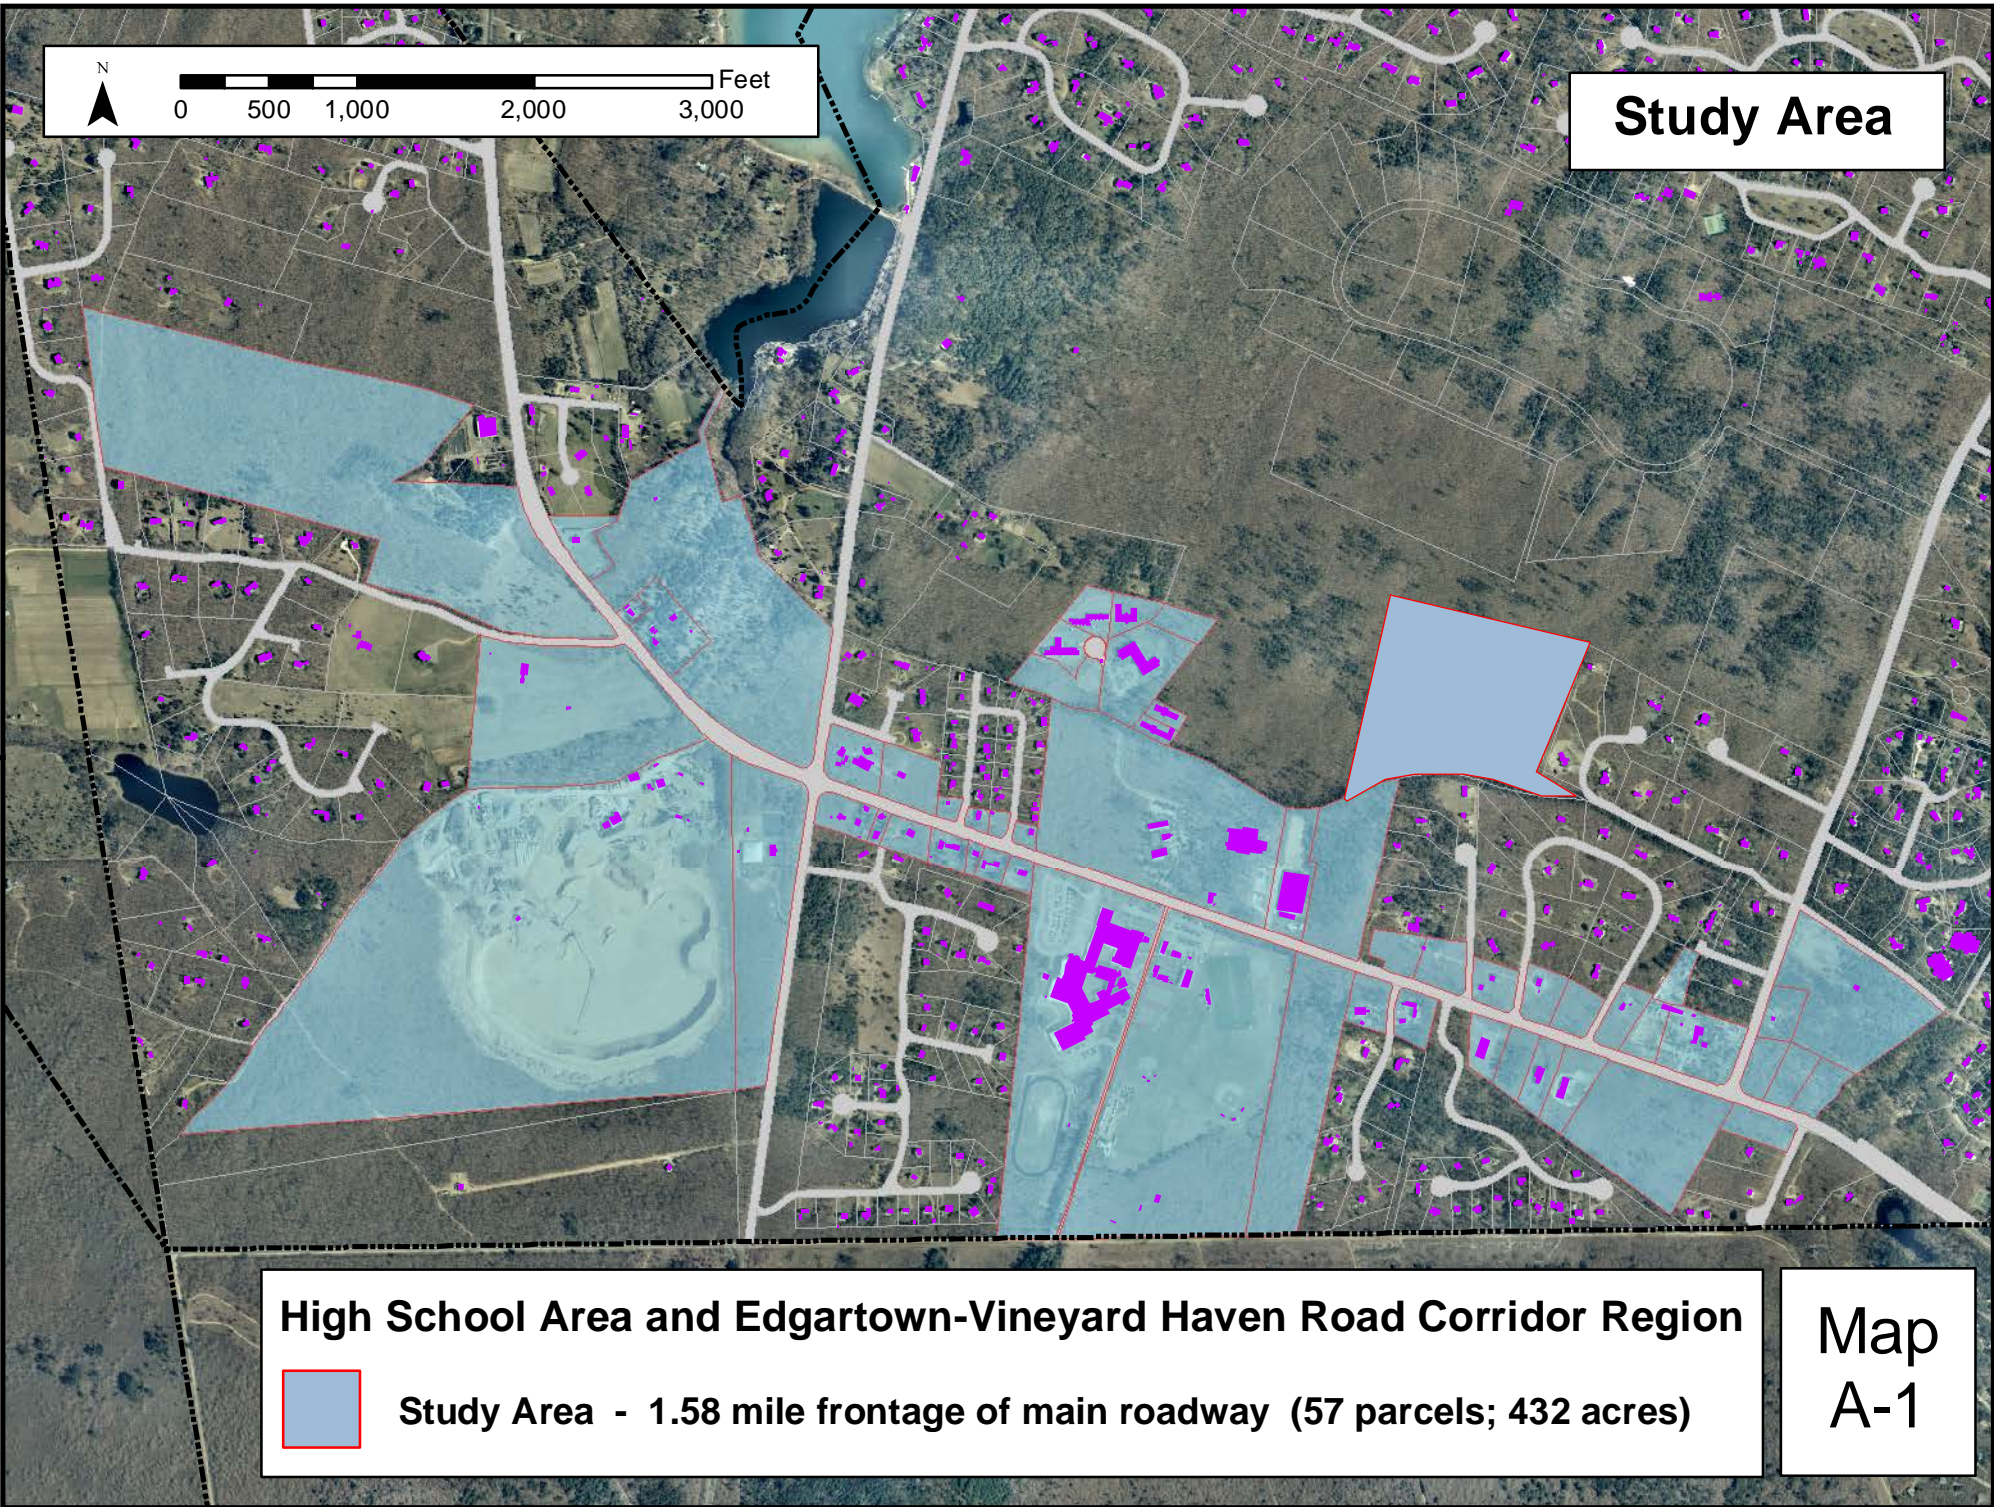

**Study Area**

**High School Area and Edgartown-Vineyard Haven Road Corridor Region**

 **Study Area - 1.58 mile frontage of main roadway (57 parcels; 432 acres)**

**Map  
A-1**